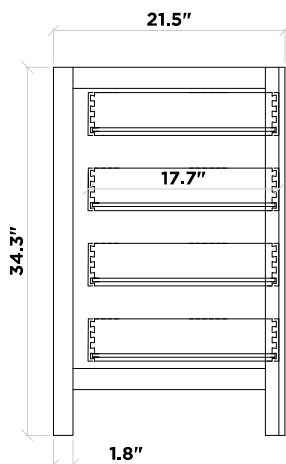

BASE CABINET

CABINET SIZE

42"W × 21.5"D × 34.5"H

MIRROR SIZE

42"W × 35"H

FEATURES

- Solid wood frame with MDF panels.
- Two soft-closing doors with adjustable hinges.
- Four soft-closing drawers with under-mount drawer glides.
- Dove-tail construction drawer boxes.
- Satin nickel finish hardware.
- Matching framed mirror included.

FRONT VIEW

BACK VIEW

SIDE VIEW

MIRROR VIEW

COUNTERTOP

DIMENSIONS

43"W × 22"D × 0.75"H

FEATURES

- Italian carrara white marble countertop.
- Matching backsplash included.
- Countertop pre-drilled for 8 in. widespread faucets.
- One ceramic UPC certified under-mount rectangular sink.

TOP VIEW

BACKSPLASH