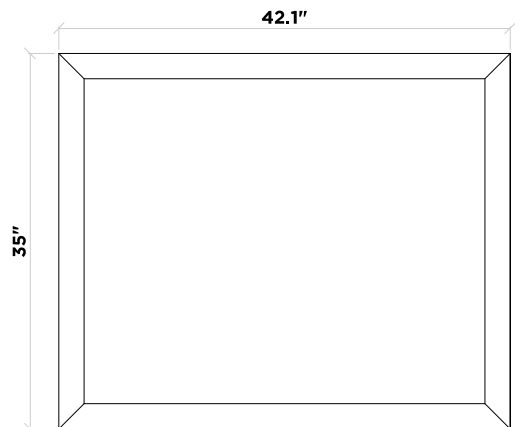

BASE CABINET

CABINET SIZE

42"W × 21.5"D × 34.5"H

MIRROR SIZE

42"W × 35"H

FEATURES

- Solid wood frame with MDF panels.
- Two soft-closing doors with adjustable hinges.
- Four soft-closing drawers with under-mount drawer glides.
- Dove-tail construction drawer boxes.
- Satin nickel finish hardware.
- Matching framed mirror included.

FRONT VIEW

BACK VIEW

SIDE VIEW

MIRROR VIEW

COUNTERTOP

DIMENSIONS

43"W × 22"D × 0.75"H

FEATURES

- Italian carrara white marble countertop.
- Matching backsplash included.
- Countertop pre-drilled for 8 in. widespread faucets.
- One ceramic UPC certified under-mount rectangular sink.

TOP VIEW

BACKSPLASH