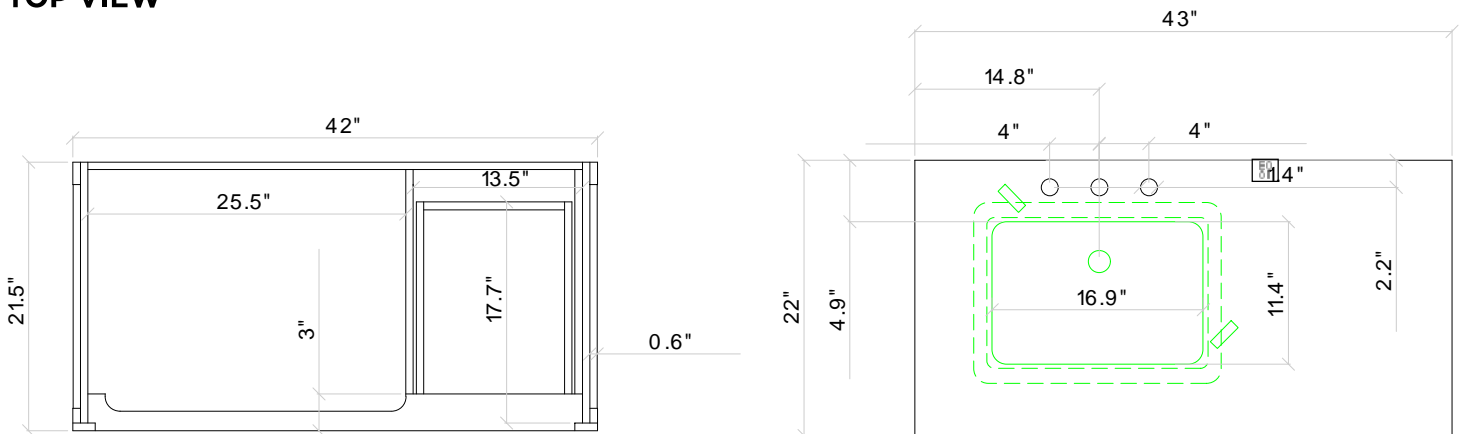

BASE CABINET

CABINET SIZE

42"W × 21.5"D × 34.5"H

MIRROR SIZE

42"W × 35"H

FEATURES

- Solid wood frame with MDF panels.
- Two soft-closing doors with adjustable hinges.
- Four soft-closing drawers with under-mount drawer glides.
- Dove-tail construction drawer boxes.
- Satin nickel finish hardware.
- Matching framed mirror included.

FRONT VIEW

BACK VIEW

SIDE VIEW

MIRROR VIEW

COUNTERTOP

DIMENSIONS

43"W × 22"D × 0.75"H

FEATURES

- Italian carrara white marble countertop.
- Matching backsplash included.
- Countertop pre-drilled for 8 in. widespread faucets.
- One ceramic UPC certified under-mount rectangular sink.

TOP VIEW

BACKSPLASH