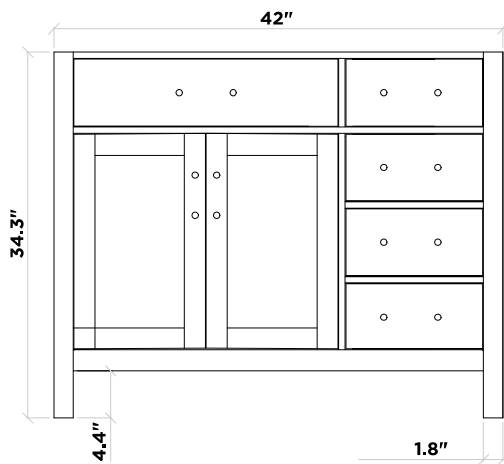

BASE CABINET

CABINET SIZE

42"W × 21.5"D × 34.5"H

MIRROR SIZE

42"W × 35"H

FEATURES

- Solid wood frame with MDF panels.
- Two soft-closing doors with adjustable hinges.
- Four soft-closing drawers with under-mount drawer glides.
- Dove-tail construction drawer boxes.
- Satin nickel finish hardware.
- Matching framed mirror included.

FRONT VIEW

BACK VIEW

SIDE VIEW

MIRROR VIEW

COUNTERTOP

DIMENSIONS

43"W × 22"D × 0.75"H

FEATURES

- Italian carrara white marble countertop.
- Matching backsplash included.
- Countertop pre-drilled for 8 in. widespread faucets.
- One ceramic UPC certified under-mount rectangular sink.

TOP VIEW

BACKSPLASH