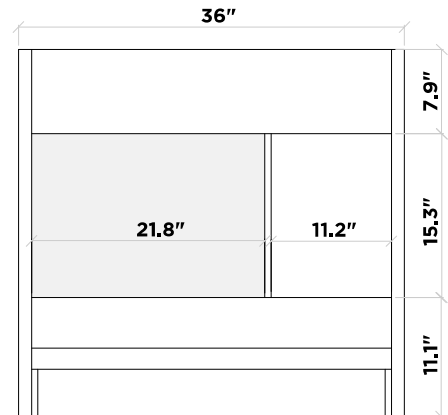

BASE CABINET

CABINET SIZE

42"W × 21.5"D × 34.5"H

MIRROR SIZE

42"W × 35"H

FEATURES

- Solid wood frame with MDF panels.
- Two soft-closing doors with adjustable hinges.
- Four soft-closing drawers with under-mount drawer glides.
- Dove-tail construction drawer boxes.
- Satin nickel finish hardware.
- Matching framed mirror included.

FRONT VIEW

BACK VIEW

SIDE VIEW

MIRROR VIEW

COUNTERTOP

DIMENSIONS

43"W × 22"D × 0.75"H

FEATURES

- Italian carrara white marble countertop.
- Matching backsplash included.
- Countertop pre-drilled for 8 in. widespread faucets.
- One ceramic UPC certified under-mount rectangular sink.

TOP VIEW

BACKSPLASH