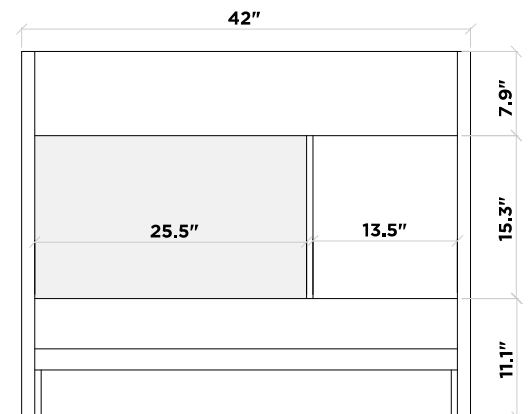

BASE CABINET

CABINET SIZE

42"W × 21.5"D × 34.5"H

MIRROR SIZE

42"W × 35"H

FEATURES

- Solid wood frame with MDF panels.
- Two soft-closing doors with adjustable hinges.
- Four soft-closing drawers with under-mount drawer glides.
- Dove-tail construction drawer boxes.
- Satin nickel finish hardware.
- Matching framed mirror included.

FRONT VIEW

SIDE VIEW

BACK VIEW

MIRROR VIEW