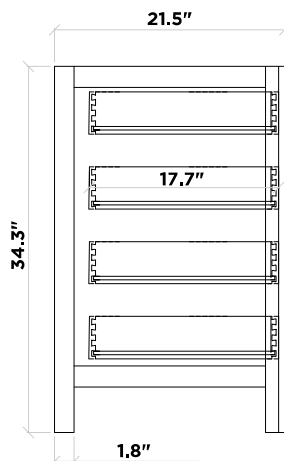

BASE CABINET

CABINET SIZE

42"W × 21.5"D × 34.5"H

MIRROR SIZE

42"W × 35"H

FEATURES

- Solid wood frame with MDF panels.
- Two soft-closing doors with adjustable hinges.
- Four soft-closing drawers with under-mount drawer glides.
- Dove-tail construction drawer boxes.
- Satin nickel finish hardware.
- Matching framed mirror included.

FRONT VIEW

SIDE VIEW

BACK VIEW

MIRROR VIEW