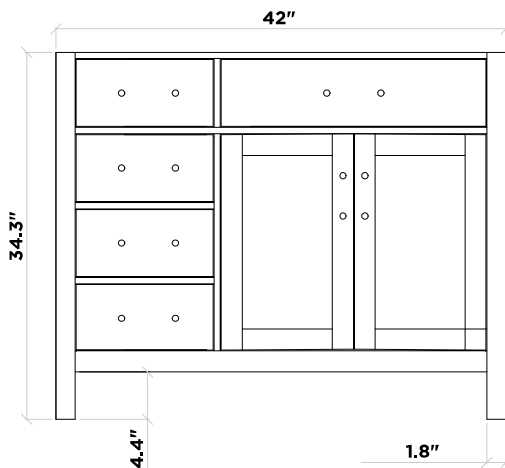

BASE CABINET

CABINET SIZE

42"W × 21.5"D × 34.5"H

MIRROR SIZE

42"W × 35"H

FEATURES

- Solid wood frame with MDF panels.
- Two soft-closing doors with adjustable hinges.
- Four soft-closing drawers with under-mount drawer glides.
- Dove-tail construction drawer boxes.
- Satin nickel finish hardware.
- Matching framed mirror included.

FRONT VIEW

SIDE VIEW

BACK VIEW

MIRROR VIEW