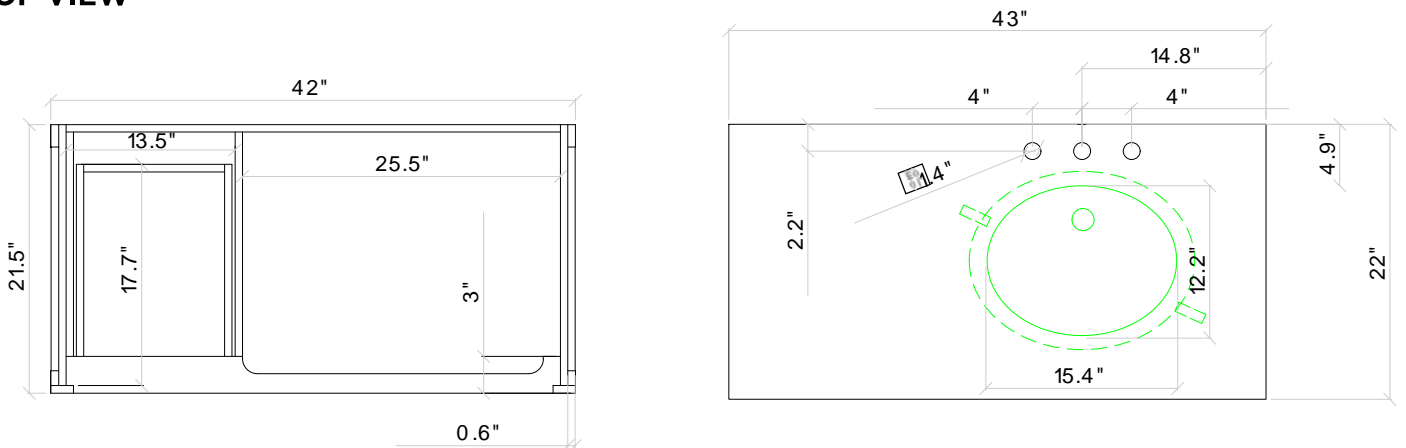

COUNTERTOP

DIMENSIONS

43"W × 22"D × 0.75"H

FEATURES

- Italian carrara white marble countertop.
- Matching backsplash included.
- Countertop pre-drilled for 8 in. widespread faucets.
- One ceramic UPC certified under-mount oval sink.

TOP VIEW

BACKSPLASH