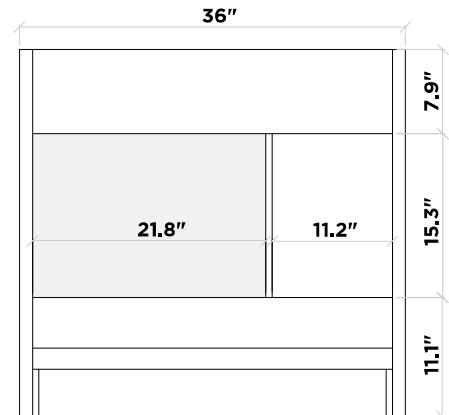

BASE CABINET

CABINET SIZE

42"W × 21.5"D × 34.5"H

MIRROR SIZE

42"W × 35"H

FEATURES

- Solid wood frame with MDF panels.
- Two soft-closing doors with adjustable hinges.
- Four soft-closing drawers with under-mount drawer glides.
- Dove-tail construction drawer boxes.
- Satin nickel finish hardware.
- Matching framed mirror included.

FRONT VIEW

BACK VIEW

SIDE VIEW

MIRROR VIEW

COUNTERTOP

DIMENSIONS

43"W × 22"D × 0.75"H

FEATURES

- Italian carrara white marble countertop.
- Matching backsplash included.
- Countertop pre-drilled for 8 in. widespread faucets.
- One ceramic UPC certified under-mount oval sink.

TOP VIEW

BACKSPLASH