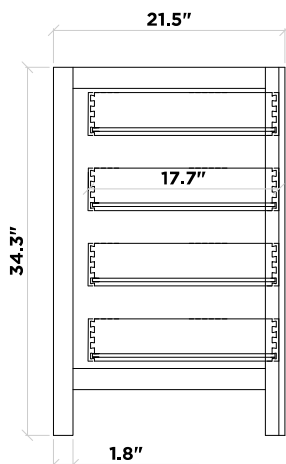

BASE CABINET

CABINET SIZE

42"W × 21.5"D × 34.5"H

MIRROR SIZE

42"W × 35"H

FEATURES

- Solid wood frame with MDF panels.
- Two soft-closing doors with adjustable hinges.
- Four soft-closing drawers with under-mount drawer glides.
- Dove-tail construction drawer boxes.
- Satin nickel finish hardware.
- Matching framed mirror included.

FRONT VIEW

BACK VIEW

SIDE VIEW

MIRROR VIEW

COUNTERTOP

DIMENSIONS

43"W × 22"D × 0.75"H

FEATURES

- Italian carrara white marble countertop.
- Matching backsplash included.
- Countertop pre-drilled for 8 in. widespread faucets.
- One ceramic UPC certified under-mount oval sink.

TOP VIEW

BACKSPLASH