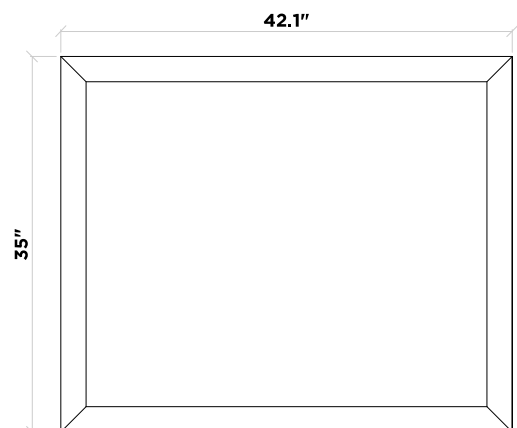

BASE CABINET

CABINET SIZE

42"W × 21.5"D × 34.5"H

MIRROR SIZE

42"W × 35"H

FEATURES

- Solid wood frame with MDF panels.
- Two soft-closing doors with adjustable hinges.
- Four soft-closing drawers with under-mount drawer glides.
- Dove-tail construction drawer boxes.
- Satin nickel finish hardware.
- Matching framed mirror included.

FRONT VIEW

BACK VIEW

SIDE VIEW

MIRROR VIEW

COUNTERTOP

DIMENSIONS

43"W × 22"D × 0.75"H

FEATURES

- Italian carrara white marble countertop.
- Matching backsplash included.
- Countertop pre-drilled for 8 in. widespread faucets.
- One ceramic UPC certified under-mount oval sink.

TOP VIEW

BACKSPLASH