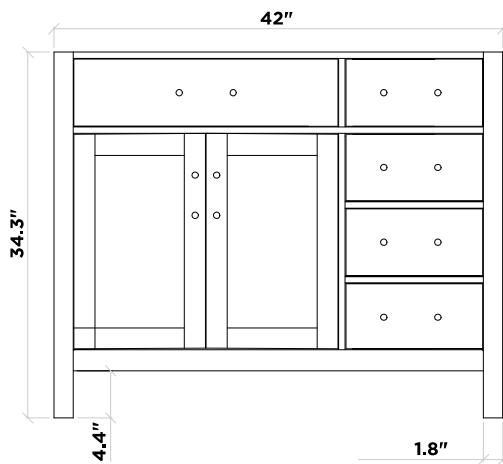

BASE CABINET

CABINET SIZE

42"W × 21.5"D × 34.5"H

MIRROR SIZE

42"W × 35"H

FEATURES

- Solid wood frame with MDF panels.
- Two soft-closing doors with adjustable hinges.
- Four soft-closing drawers with under-mount drawer glides.
- Dove-tail construction drawer boxes.
- Satin nickel finish hardware.
- Matching framed mirror included.

FRONT VIEW

BACK VIEW

SIDE VIEW

MIRROR VIEW

COUNTERTOP

DIMENSIONS

43"W × 22"D × 0.75"H

FEATURES

- Italian carrara white marble countertop.
- Matching backsplash included.
- Countertop pre-drilled for 8 in. widespread faucets.
- One ceramic UPC certified under-mount oval sink.

TOP VIEW

BACKSPLASH