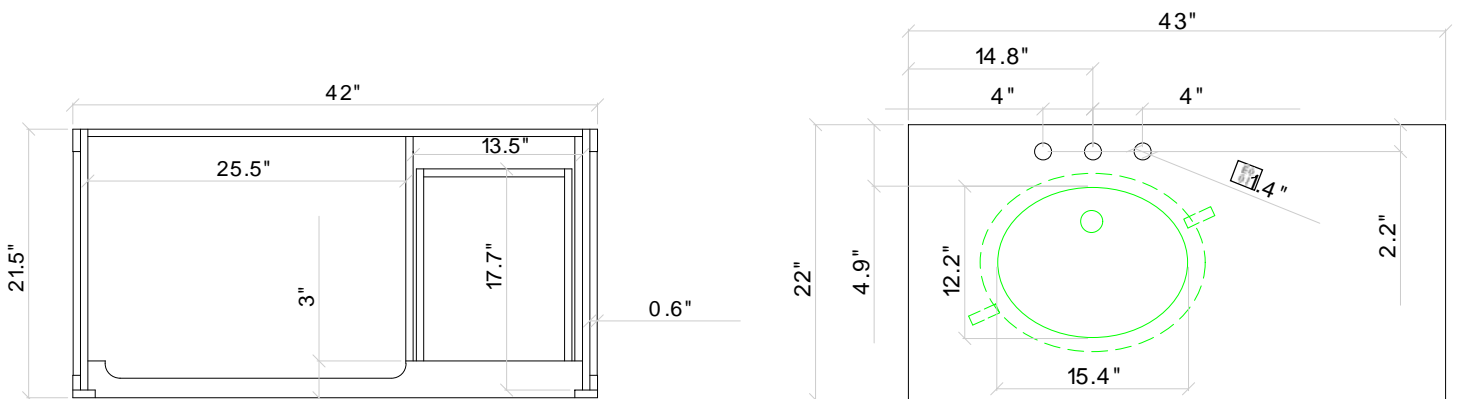

BASE CABINET

CABINET SIZE

42"W × 21.5"D × 34.5"H

MIRROR SIZE

42"W × 35"H

FEATURES

- Solid wood frame with MDF panels.
- Two soft-closing doors with adjustable hinges.
- Four soft-closing drawers with under-mount drawer glides.
- Dove-tail construction drawer boxes.
- Satin nickel finish hardware.
- Matching framed mirror included.

FRONT VIEW

BACK VIEW

SIDE VIEW

MIRROR VIEW

COUNTERTOP

DIMENSIONS

43"W × 22"D × 0.75"H

FEATURES

- Italian carrara white marble countertop.
- Matching backsplash included.
- Countertop pre-drilled for 8 in. widespread faucets.
- One ceramic UPC certified under-mount oval sink.

TOP VIEW

BACKSPLASH