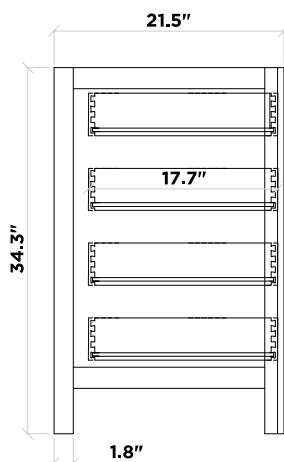

BASE CABINET

CABINET SIZE

36"W × 21.5"D × 34.5"H

MIRROR SIZE

28"W × 35"H

FEATURES

- Solid wood frame with MDF panels.
- Two soft-closing doors with adjustable hinges.
- Four soft-closing drawers with under-mount drawer glides.
- Dove-tail construction drawer boxes.
- Satin nickel finish hardware.
- Matching framed mirror included.

FRONT VIEW

BACK VIEW

SIDE VIEW

MIRROR VIEW

COUNTERTOP

DIMENSIONS

37"W × 22"D × 0.75"H

FEATURES

- Italian carrara white marble countertop.
- Matching backsplash included.
- Countertop pre-drilled for 8 in. widespread faucets.
- One ceramic UPC certified under-mount rectangular sink.

TOP VIEW

BACKSPLASH