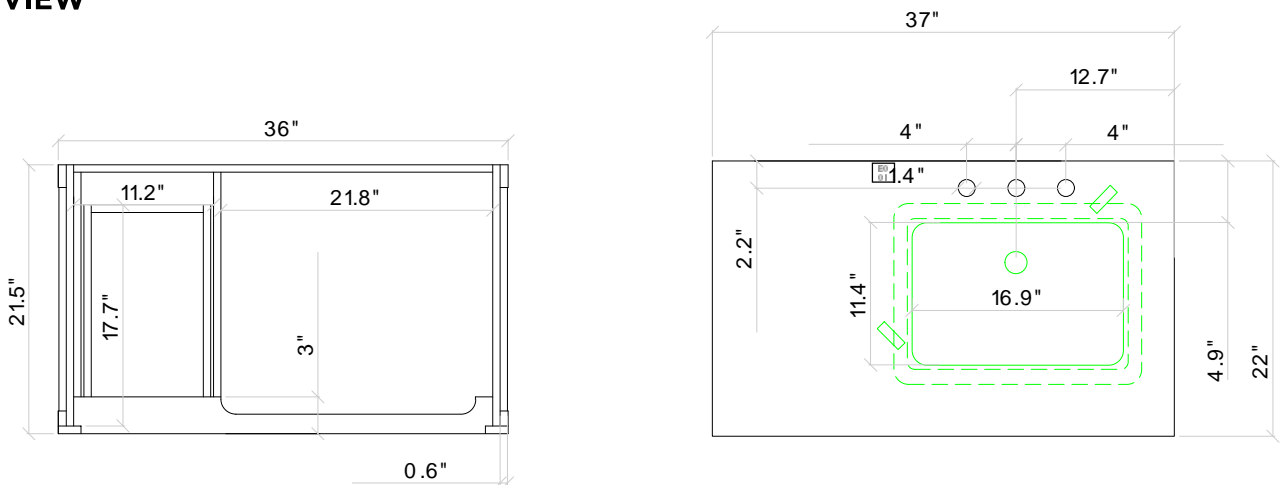

BASE CABINET

CABINET SIZE

36"W × 21.5"D × 34.5"H

MIRROR SIZE

28"W × 35"H

FEATURES

- Solid wood frame with MDF panels.
- Two soft-closing doors with adjustable hinges.
- Four soft-closing drawers with under-mount drawer glides.
- Dove-tail construction drawer boxes.
- Satin nickel finish hardware.
- Matching framed mirror included.

FRONT VIEW

BACK VIEW

SIDE VIEW

MIRROR VIEW

COUNTERTOP

DIMENSIONS

37"W × 22"D × 0.75"H

FEATURES

- Italian carrara white marble countertop.
- Matching backsplash included.
- Countertop pre-drilled for 8 in. widespread faucets.
- One ceramic UPC certified under-mount rectangular sink.

TOP VIEW

BACKSPLASH