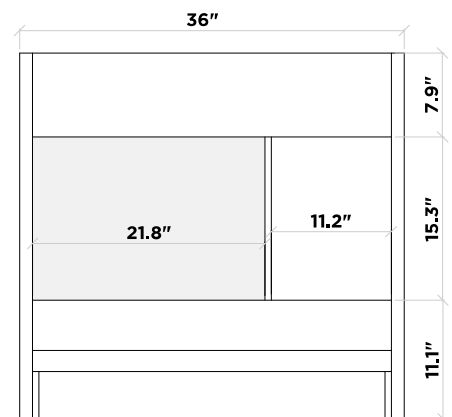

BASE CABINET

CABINET SIZE

36"W × 21.5"D × 34.5"H

MIRROR SIZE

28"W × 35"H

FEATURES

- Solid wood frame with MDF panels.
- Two soft-closing doors with adjustable hinges.
- Four soft-closing drawers with under-mount drawer glides.
- Dove-tail construction drawer boxes.
- Satin nickel finish hardware.
- Matching framed mirror included.

FRONT VIEW

BACK VIEW

SIDE VIEW

MIRROR VIEW

COUNTERTOP

DIMENSIONS

37"W × 22"D × 0.75"H

FEATURES

- Italian carrara white marble countertop.
- Matching backsplash included.
- Countertop pre-drilled for 8 in. widespread faucets.
- One ceramic UPC certified under-mount rectangular sink.

TOP VIEW

BACKSPLASH