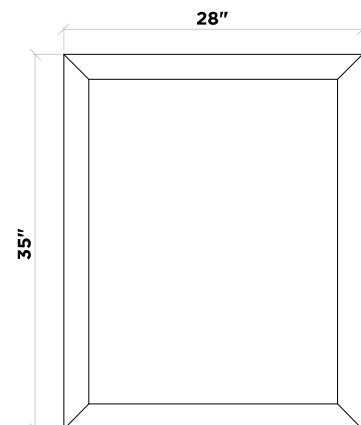

BASE CABINET

CABINET SIZE

36"W × 21.5"D × 34.5"H

MIRROR SIZE

28"W × 35"H

FEATURES

- Solid wood frame with MDF panels.
- Two soft-closing doors with adjustable hinges.
- Four soft-closing drawers with under-mount drawer glides.
- Dove-tail construction drawer boxes.
- Satin nickel finish hardware.
- Matching framed mirror included.

FRONT VIEW

BACK VIEW

SIDE VIEW

MIRROR VIEW

COUNTERTOP

DIMENSIONS

37"W × 22"D × 0.75"H

FEATURES

- Italian carrara white marble countertop.
- Matching backsplash included.
- Countertop pre-drilled for 8 in. widespread faucets.
- One ceramic UPC certified under-mount rectangular sink.

TOP VIEW

BACKSPLASH