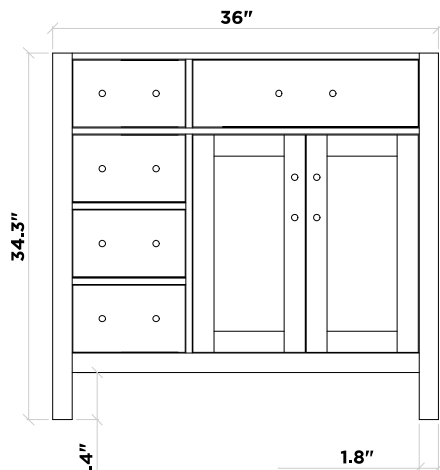

BASE CABINET

CABINET SIZE

36"W × 21.5"D × 34.5"H

MIRROR SIZE

28"W × 35"H

FEATURES

- Solid wood frame with MDF panels.
- Two soft-closing doors with adjustable hinges.
- Four soft-closing drawers with under-mount drawer glides.
- Dove-tail construction drawer boxes.
- Satin nickel finish hardware.
- Matching framed mirror included.

FRONT VIEW

BACK VIEW

SIDE VIEW

MIRROR VIEW

COUNTERTOP

DIMENSIONS

37"W × 22"D × 0.75"H

FEATURES

- Italian carrara white marble countertop.
- Matching backsplash included.
- Countertop pre-drilled for 8 in. widespread faucets.
- One ceramic UPC certified under-mount rectangular sink.

TOP VIEW

BACKSPLASH