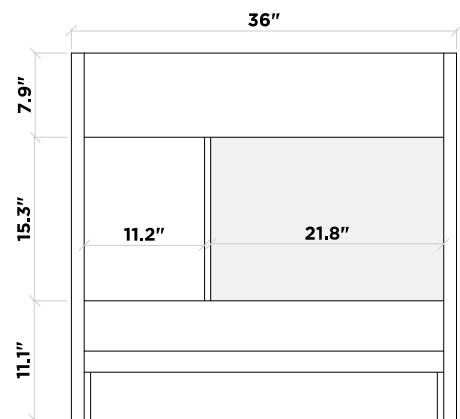

BASE CABINET

CABINET SIZE

36"W × 21.5"D × 34.5"H

MIRROR SIZE

28"W × 35"H

FEATURES

- Solid wood frame with MDF panels.
- Two soft-closing doors with adjustable hinges.
- Four soft-closing drawers with under-mount drawer glides.
- Dove-tail construction drawer boxes.
- Satin nickel finish hardware.
- Matching framed mirror included.

FRONT VIEW

BACK VIEW

SIDE VIEW

MIRROR VIEW

COUNTERTOP

DIMENSIONS

37"W × 22"D × 0.75"H

FEATURES

- Italian carrara white marble countertop.
- Matching backsplash included.
- Countertop pre-drilled for 8 in. widespread faucets.
- One ceramic UPC certified under-mount oval sink.

TOP VIEW

BACKSPLASH