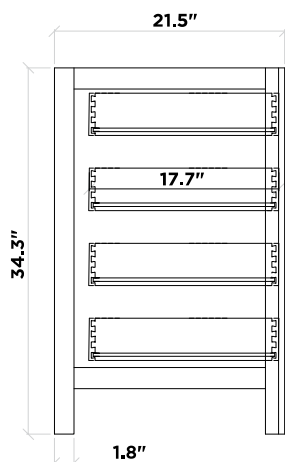

BASE CABINET

CABINET SIZE

36"W × 21.5"D × 34.5"H

MIRROR SIZE

28"W × 35"H

FEATURES

- Solid wood frame with MDF panels.
- Two soft-closing doors with adjustable hinges.
- Four soft-closing drawers with under-mount drawer glides.
- Dove-tail construction drawer boxes.
- Satin nickel finish hardware.
- Matching framed mirror included.

FRONT VIEW

BACK VIEW

SIDE VIEW

MIRROR VIEW

COUNTERTOP

DIMENSIONS

37"W × 22"D × 0.75"H

FEATURES

- Italian carrara white marble countertop.
- Matching backsplash included.
- Countertop pre-drilled for 8 in. widespread faucets.
- One ceramic UPC certified under-mount oval sink.

TOP VIEW

BACKSPLASH