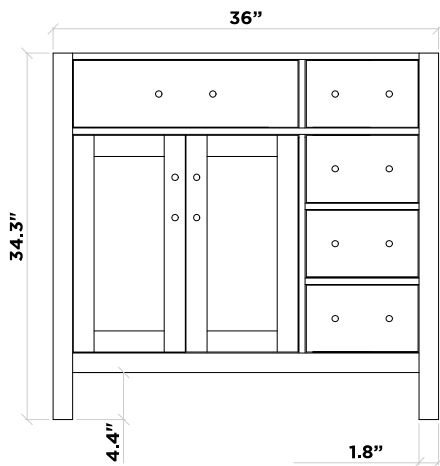

BASE CABINET

CABINET SIZE

36"W × 21.5"D × 34.5"H

MIRROR SIZE

28"W × 35"H

FEATURES

- Solid wood frame with MDF panels.
- Two soft-closing doors with adjustable hinges.
- Four soft-closing drawers with under-mount drawer glides.
- Dove-tail construction drawer boxes.
- Satin nickel finish hardware.
- Matching framed mirror included.

FRONT VIEW

BACK VIEW

SIDE VIEW

MIRROR VIEW

COUNTERTOP

DIMENSIONS

37"W × 22"D × 0.75"H

FEATURES

- Italian carrara white marble countertop.
- Matching backsplash included.
- Countertop pre-drilled for 8 in. widespread faucets.
- One ceramic UPC certified under-mount oval sink.

TOP VIEW

BACKSPLASH