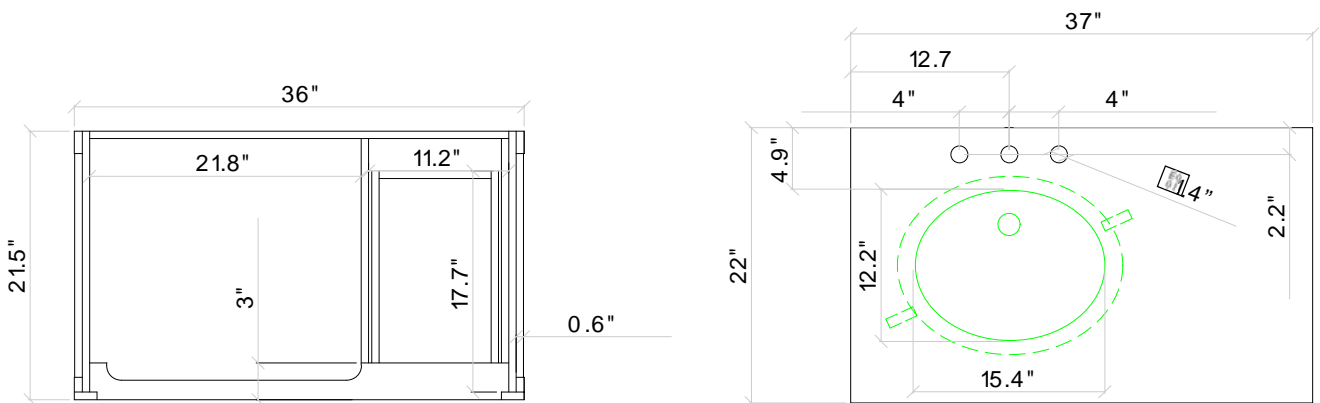

BASE CABINET

CABINET SIZE

36"W × 21.5"D × 34.5"H

MIRROR SIZE

28"W × 35"H

FEATURES

- Solid wood frame with MDF panels.
- Two soft-closing doors with adjustable hinges.
- Four soft-closing drawers with under-mount drawer glides.
- Dove-tail construction drawer boxes.
- Satin nickel finish hardware.
- Matching framed mirror included.

FRONT VIEW

BACK VIEW

SIDE VIEW

MIRROR VIEW

COUNTERTOP

DIMENSIONS

37"W × 22"D × 0.75"H

FEATURES

- Italian carrara white marble countertop.
- Matching backsplash included.
- Countertop pre-drilled for 8 in. widespread faucets.
- One ceramic UPC certified under-mount oval sink.

TOP VIEW

BACKSPLASH