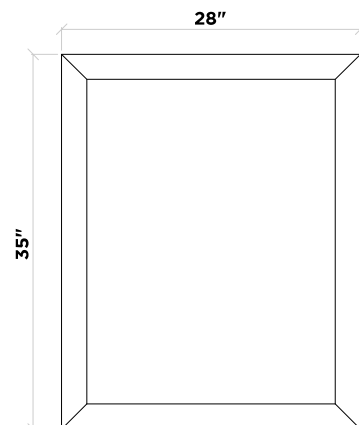

BASE CABINET

CABINET SIZE

36"W × 21.5"D × 34.5"H

MIRROR SIZE

28"W × 35"H

FEATURES

- Solid wood frame with MDF panels.
- Two soft-closing doors with adjustable hinges.
- Four soft-closing drawers with under-mount drawer glides.
- Dove-tail construction drawer boxes.
- Satin nickel finish hardware.
- Matching framed mirror included.

FRONT VIEW

BACK VIEW

SIDE VIEW

MIRROR VIEW

COUNTERTOP

DIMENSIONS

37"W × 22"D × 0.75"H

FEATURES

- Italian carrara white marble countertop.
- Matching backsplash included.
- Countertop pre-drilled for 8 in. widespread faucets.
- One ceramic UPC certified under-mount oval sink.

TOP VIEW

BACKSPLASH