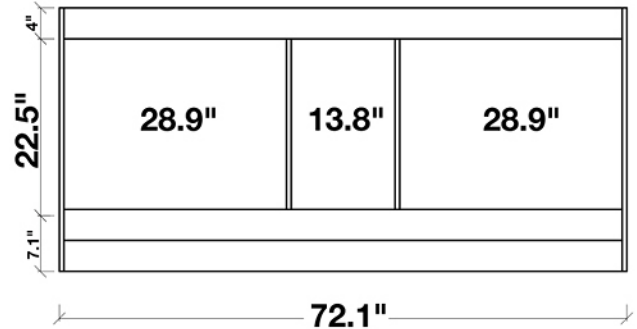

ARIEL

HAMLET 73" DOUBLE SINK VANITY CABINET IN WHITE

MODEL: F073D-02

Cabinet Color	White
Cabinet Size	72.1"W x 21.5"D x 33.5"H
Mirror Color	White Frame
Mirror Size	28"W x 35.1"H (two pcs)
Features	<ul style="list-style-type: none">• Solid Wood Construction• White Cabinet Color• Four Soft-Closing Doors• Three Full-Extension, Dove-Tail Construction, Soft-Closing Drawers• Matching Framed Mirrors Included

COLLECTION:

Ariel Hamlet

FRONT

BACK VIEW

SIDE VIEW

MIRROR VIEW

ARIEL

73" MOSS GREEN GRANITE COUNTERTOP W/ DOUBLE SINK

MODEL: F073D-CT

Dimensions	73"W x 22"D x 1.5"H
Features	<ul style="list-style-type: none"> • Moss Green Granite Countertop w/ Miter-Cut Edge • Countertop Pre-Drilled for 8" Wide-spread Faucets • Two Ceramic, Round, UPC Certified Under-Mount Sinks • Matching Backsplash Included