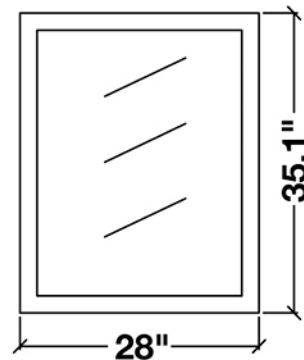

ARIEL

HAMLET 73" DOUBLE SINK VANITY CABINET IN WHITE

MODEL: F073D-02

Cabinet Color	White
Cabinet Size	72.1"W x 21.5"D x 33.5"H
Mirror Color	White Frame
Mirror Size	28"W x 35.1"H (two pcs)
Features	<ul style="list-style-type: none">• Solid Wood Construction• White Cabinet Color• Four Soft-Closing Doors• Three Full-Extension, Dove-Tail Construction, Soft-Closing Drawers• Matching Framed Mirrors Included

COLLECTION:

Ariel Hamlet

FRONT

BACK VIEW

SIDE VIEW

MIRROR VIEW

ARIEL

73" MOSS GREEN GRANITE COUNTERTOP W/ DOUBLE SINK

MODEL: F073D-CT

Dimensions	73"W x 22"D x 1.5"H
Features	<ul style="list-style-type: none"> • Moss Green Granite Countertop w/ Miter-Cut Edge • Countertop Pre-Drilled for 8" Wide-spread Faucets • Two Ceramic, Round, UPC Certified Under-Mount Sinks • Matching Backsplash Included