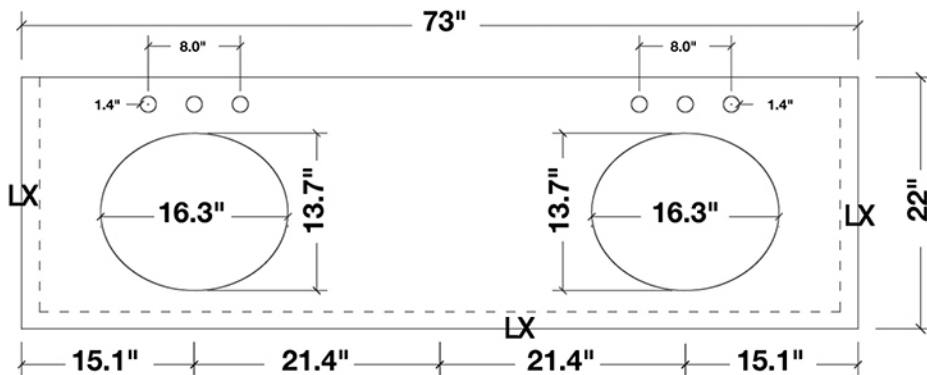

ARIEL

HAMLET 73" DOUBLE SINK VANITY CABINET IN WHITE

MODEL: F073D-02

Cabinet Color	White
Cabinet Size	72.1"W x 21.5"D x 33.5"H
Mirror Color	White Frame
Mirror Size	28"W x 35.1"H (two pcs)
Features	<ul style="list-style-type: none">• Solid Wood Construction• White Cabinet Color• Four Soft-Closing Doors• Three Full-Extension, Dove-Tail Construction, Soft-Closing Drawers• Matching Framed Mirrors Included

MODEL: F073D-CT

Dimensions	73"W x 22"D x 1.5"H
Features	<ul style="list-style-type: none"> • Moss Green Granite Countertop w/ Miter-Cut Edge • Countertop Pre-Drilled for 8" Wide-spread Faucets • Two Ceramic, Round, UPC Certified Under-Mount Sinks • Matching Backsplash Included

All stone tops are finished by hand, pre-drilled for 8" widespread faucets, and double-sealed for scratch resistance and long term durability.

BACKSPLASH

TOP VIEW

MITER CUT SIDE VIEW