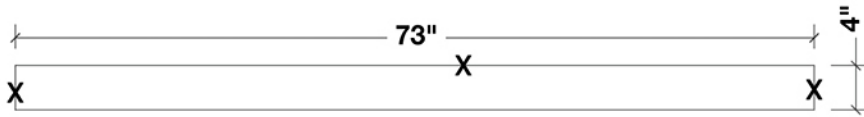

ARIEL

73" MOSS GREEN GRANITE COUNTERTOP W/ DOUBLE SINK

MODEL: F073D-CT

Dimensions	73"W x 22"D x 1.5"H
Features	• Moss Green Granite Countertop w/ Miter-Cut Edge • Countertop Pre-Drilled for 8" Wide-spread Faucets • Two Ceramic, Round, UPC Certified Under-Mount Sinks • Matching Backsplash Included

All stone tops are finished by hand, pre-drilled for 8" widespread faucets, and double-sealed for scratch resistance and long term durability.

BACKSPLASH

TOP VIEW