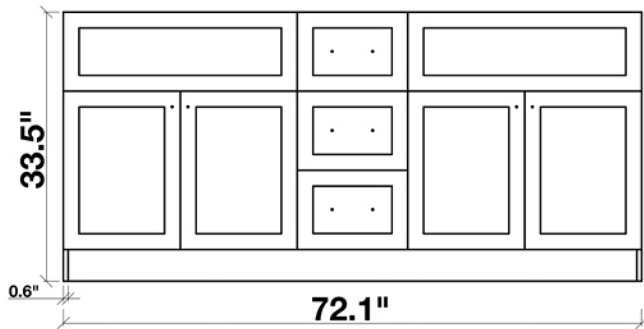

ARIEL

HAMLET 73" DOUBLE SINK VANITY CABINET IN WHITE

MODEL: F073D-02

Cabinet Color	White
Cabinet Size	72.1"W x 21.5"D x 33.5"H
Mirror Color	White Frame
Mirror Size	28"W x 35.1"H (two pcs)
Features	<ul style="list-style-type: none">• Solid Wood Construction• White Cabinet Color• Four Soft-Closing Doors• Three Full-Extension, Dove-Tail Construction, Soft-Closing Drawers• Matching Framed Mirrors Included

COLLECTION:

Ariel Hamlet

FRONT

BACK VIEW

SIDE VIEW

MIRROR VIEW

ARIEL

73" MOSS GREEN GRANITE COUNTERTOP W/ DOUBLE SINK

MODEL: F073D-CT

Dimensions	73"W x 22"D x 1.5"H
Features	<ul style="list-style-type: none"> • Moss Green Granite Countertop w/ Miter-Cut Edge • Countertop Pre-Drilled for 8" Wide-spread Faucets • Two Ceramic, Round, UPC Certified Under-Mount Sinks • Matching Backsplash Included