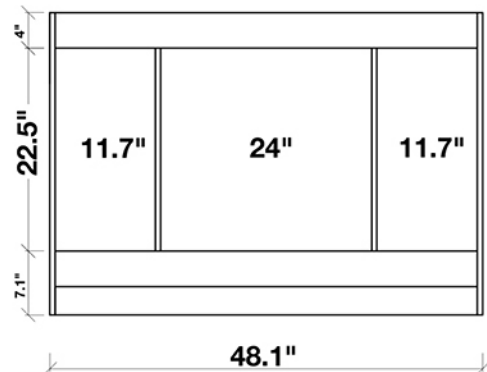

ARIEL

HAMLET 49" SINGLE SINK VANITY CABINET IN WHITE

MODEL: F049S-02

Cabinet Color	White
Cabinet Size	48.1"W x 21.5"D x 33.5"H
Mirror Color	White Frame
Mirror Size	28"W x 35.1"H
Features	<ul style="list-style-type: none">• Solid Wood Construction• White Cabinet Color• Two Soft-Closing Doors• Four Full-Extension, Dove-Tail Construction, Soft-Closing Drawers• Satin Nickel Finish Hardware• Matching Framed Mirror Included

COLLECTION:

Ariel Hamlet

FRONT

BACK VIEW

SIDE VIEW

MIRROR VIEW

ARIEL

49" MOSS GREEN GRANITE COUNTERTOP W/ SINGLE SINK

MODEL: F049S-CT

Dimensions

49"W x 22"D x 1.5"H

Features

- Moss Green Granite Countertop w/ Miter-Cut Edge
- Countertop Pre-Drilled for 8" Widespread Faucets
- One Ceramic, Rectangular, UPC Certified Under-Mount Sink
- Matching Backsplash Included