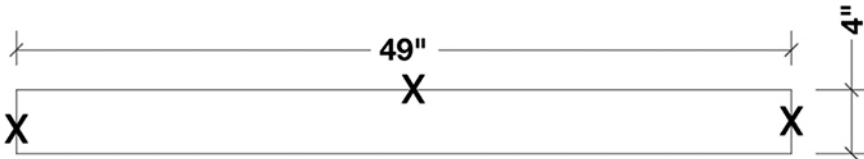

MODEL: F049S-CT

Dimensions

49"W x 22"D x 1.5"H

Features

- Moss Green Granite Countertop w/ Miter-Cut Edge
- Countertop Pre-Drilled for 8" Widespread Faucets
- One Ceramic, Rectangular, UPC Certified Under-Mount Sink
- Matching Backsplash Included

All stone tops are finished by hand, pre-drilled for 8" widespread faucets, and double-sealed for scratch resistance and long term durability.

BACKSPLASH

TOP VIEW

MITER CUT SIDE VIEW