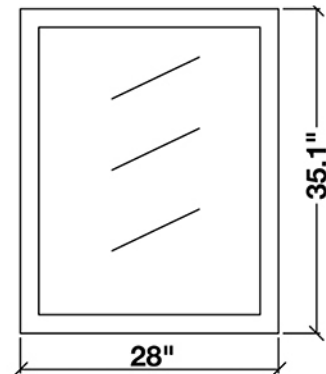

ARIEL

HAMLET 49" SINGLE SINK VANITY CABINET IN WHITE

MODEL: F049S-02

Cabinet Color	White
Cabinet Size	48.1"W x 21.5"D x 33.5"H
Mirror Color	White Frame
Mirror Size	28"W x 35.1"H
Features	<ul style="list-style-type: none">• Solid Wood Construction• White Cabinet Color• Two Soft-Closing Doors• Four Full-Extension, Dove-Tail Construction, Soft-Closing Drawers• Satin Nickel Finish Hardware• Matching Framed Mirror Included

COLLECTION:

Ariel Hamlet

FRONT

BACK VIEW

SIDE VIEW

MIRROR VIEW

ARIEL

49" MOSS GREEN GRANITE COUNTERTOP W/ SINGLE SINK

MODEL: F049S-CT

Dimensions

49"W x 22"D x 1.5"H

Features

- Moss Green Granite Countertop w/ Miter-Cut Edge
- Countertop Pre-Drilled for 8" Widespread Faucets
- One Ceramic, Rectangular, UPC Certified Under-Mount Sink
- Matching Backsplash Included