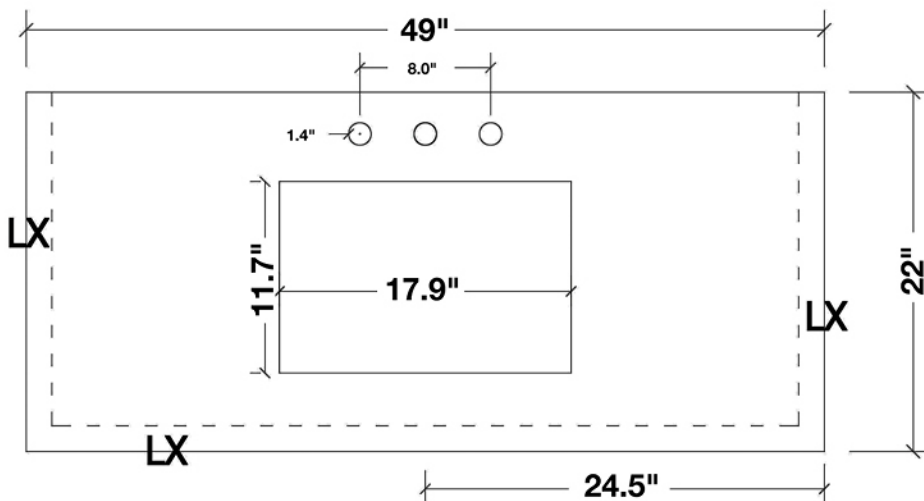

ARIEL

HAMLET 49" SINGLE SINK VANITY CABINET IN WHITE

MODEL: F049S-02

Cabinet Color	White
Cabinet Size	48.1"W x 21.5"D x 33.5"H
Mirror Color	White Frame
Mirror Size	28"W x 35.1"H
Features	<ul style="list-style-type: none">• Solid Wood Construction• White Cabinet Color• Two Soft-Closing Doors• Four Full-Extension, Dove-Tail Construction, Soft-Closing Drawers• Satin Nickel Finish Hardware• Matching Framed Mirror Included

MODEL: F049S-CT

Dimensions

49"W x 22"D x 1.5"H

Features

- Moss Green Granite Countertop w/ Miter-Cut Edge
- Countertop Pre-Drilled for 8" Widespread Faucets
- One Ceramic, Rectangular, UPC Certified Under-Mount Sink
- Matching Backsplash Included

All stone tops are finished by hand, pre-drilled for 8" widespread faucets, and double-sealed for scratch resistance and long term durability.

BACKSPLASH

TOP VIEW

MITER CUT SIDE VIEW