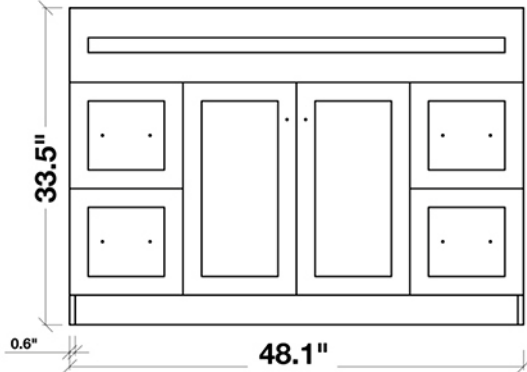

ARIEL

HAMLET 49" SINGLE SINK VANITY CABINET IN WHITE

MODEL: F049S-02

Cabinet Color	White
Cabinet Size	48.1"W x 21.5"D x 33.5"H
Mirror Color	White Frame
Mirror Size	28"W x 35.1"H
Features	<ul style="list-style-type: none">• Solid Wood Construction• White Cabinet Color• Two Soft-Closing Doors• Four Full-Extension, Dove-Tail Construction, Soft-Closing Drawers• Satin Nickel Finish Hardware• Matching Framed Mirror Included

COLLECTION:

Ariel Hamlet

FRONT

BACK VIEW

SIDE VIEW

MIRROR VIEW

ARIEL

49" MOSS GREEN GRANITE COUNTERTOP W/ SINGLE SINK

MODEL: F049S-CT

Dimensions

49"W x 22"D x 1.5"H

Features

- Moss Green Granite Countertop w/ Miter-Cut Edge
- Countertop Pre-Drilled for 8" Widespread Faucets
- One Ceramic, Rectangular, UPC Certified Under-Mount Sink
- Matching Backsplash Included