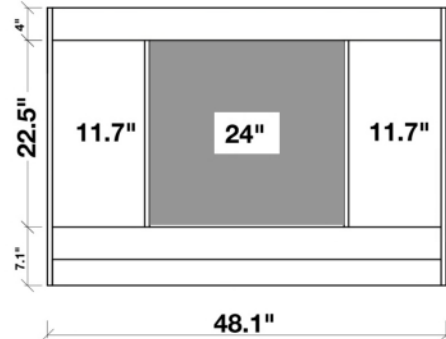

ARIEL

HAMLET 48" SINGLE SINK VANITY

MODEL: F049S

Cabinet Size 48"W x 21.5"D x 33.5"H

Features

- Solid Wood Construction
- Two Soft-Closing Doors
- Four Full-Extension, Dove-Tail Construction, Soft-Closing Drawers
- Satin Nickel Finish Hardware

COLLECTION:

ARIEL HAMLET

FRONT

BACK VIEW

SIDE VIEW

MIRROR VIEW