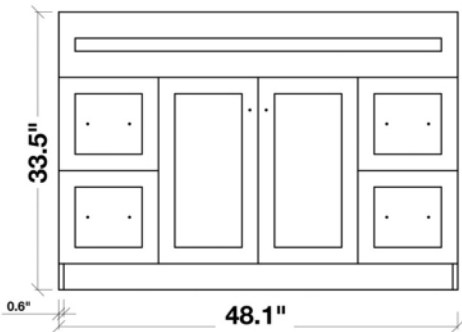

ARIEL

HAMLET 48" SINGLE SINK VANITY

MODEL: F049S

Cabinet Size 48"W x 21.5"D x 33.5"H

Features

- Solid Wood Construction
- Two Soft-Closing Doors
- Four Full-Extension, Dove-Tail Construction, Soft-Closing Drawers
- Satin Nickel Finish Hardware

COLLECTION:

ARIEL HAMLET

FRONT

BACK VIEW

SIDE VIEW

MIRROR VIEW