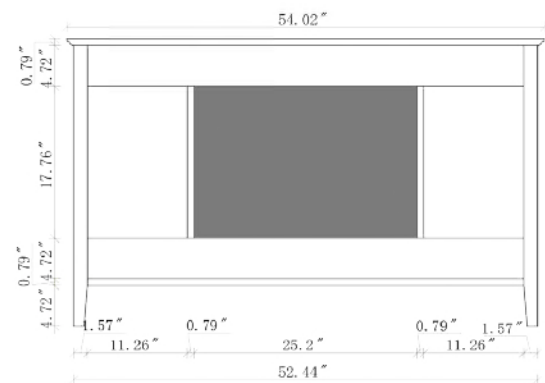

ARIEL

KENSINGTON 55" SINGLE SINK BASE CABINET

MODEL:D055S

Cabinet Size 54"W x 21.5"D x 33.5"H

1. Features
2. Solid Wood Construction
   - Two Soft-Closing Doors
   - Eight Full-Extension, Dove-Tail construction
   - Soft-Closing Drawers and One Decorative Faux Drawer
   - Satin Nickel Finish Hardware

COLLECTION:

ARIEL KENSINGTON

FRONT

BACK VIEW

SIDE VIEW