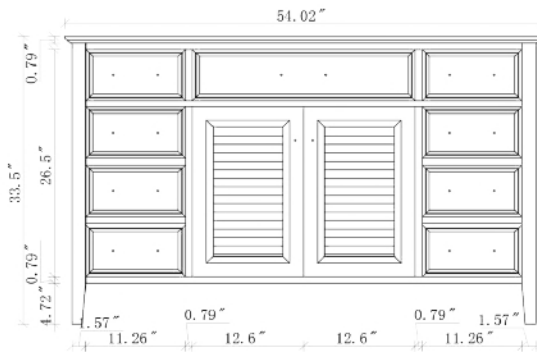

ARIEL

KENSINGTON 55" SINGLE SINK BASE CABINET

MODEL:D055S

Cabinet Size 54"W x 21.5"D x 33.5"H

1. Features
2. Solid Wood Construction
   - Two Soft-Closing Doors
   - Eight Full-Extension, Dove-Tail construction
   - Soft-Closing Drawers and One Decorative Faux Drawer
   - Satin Nickel Finish Hardware

COLLECTION:

ARIEL KENSINGTON

FRONT

BACK VIEW

SIDE VIEW