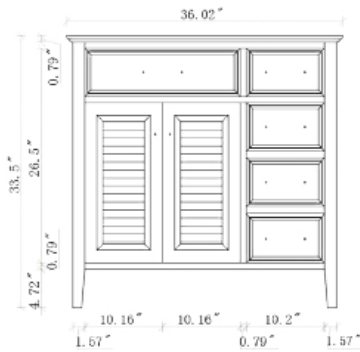

ARIEL

KENSINGTON 37" SINGLE SINK BASE CABINET

MODEL:D037S-L

Cabinet Size 36"W x 21.5"D x 33.5"H

- Features
- Solid Wood Construction
 - Two Soft-Closing Doors
 - Four Full-Extension, Dove-Tail Construction, Soft-Closing Drawers and One Decorative Faux Drawer
 - Satin Nickel Finish Hardware

COLLECTION:

ARIEL KENSINGTON

FRONT

BACK VIEW

SIDE VIEW