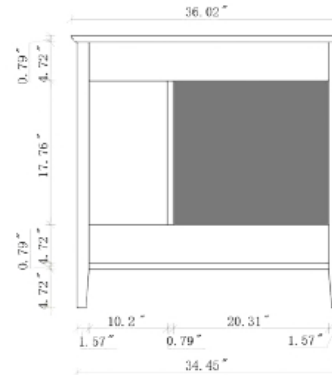

ARIEL

KENSINGTON 37" SINGLE SINK BASE CABINET

MODEL:D037S-L

Cabinet Size 36"W x 21.5"D x 33.5"H

- Features
- Solid Wood Construction
 - Two Soft-Closing Doors
 - Four Full-Extension, Dove-Tail Construction, Soft-Closing Drawers and One Decorative Faux Drawer
 - Satin Nickel Finish Hardware

COLLECTION:

ARIEL KENSINGTON

FRONT

BACK VIEW

SIDE VIEW