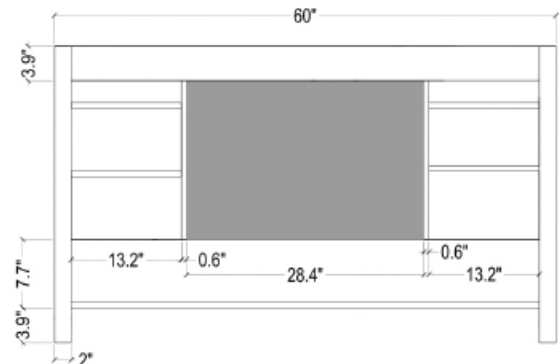

ARIEL

CAMBRIDGE 61" SINGLE SINK VANITY SET

MODEL: A061S

Cabinet Size

60"W x 21.5"D x 33.5"H

Mirror Size

59"W x 39"H

Features

- Solid Wood Construction
- Two Soft-Closing Doors
- Nine Full-Extension, Dove-Tail Construction, Soft-Closing Drawers
- Satin Nickel Finish Hardware
- Matching Framed Mirror Included

COLLECTION:

ARIEL CAMBRIDGE

FRONT

BACK VIEW

SIDE VIEW

MIRROR VIEW

ARIEL

CARRARA WHITE MARBLE COUNTERTOP

Dimensions

61"W x 22"D x 1.5"H

Features

- Carrara White Marble Countertop w/ 1.5" Edge and Matching Backsplash
- Countertop Pre-Drilled for 8" Widespread Faucets
- One Ceramic, Round, UPC Certified Under-Mount Sink
- Matching Backsplash Included