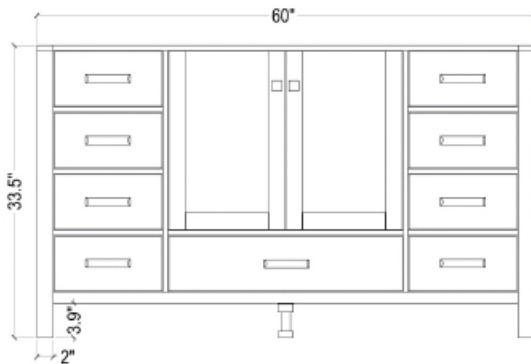

ARIEL

CAMBRIDGE 61" SINGLE SINK VANITY SET

MODEL: A061S

Cabinet Size

60"W x 21.5"D x 33.5"H

Mirror Size

59"W x 39"H

Features

- Solid Wood Construction
- Two Soft-Closing Doors
- Nine Full-Extension, Dove-Tail Construction, Soft-Closing Drawers
- Satin Nickel Finish Hardware
- Matching Framed Mirror Included

COLLECTION:

ARIEL CAMBRIDGE

FRONT

BACK VIEW

SIDE VIEW

MIRROR VIEW

ARIEL

CARRARA WHITE MARBLE COUNTERTOP

Dimensions

61"W x 22"D x 1.5"H