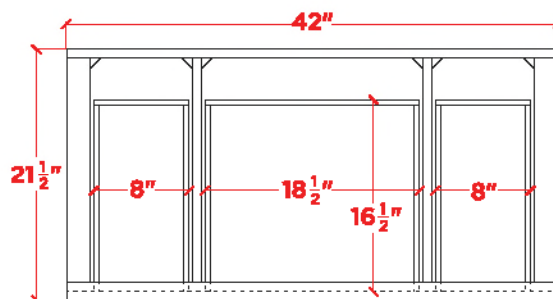

CAMBRIDGE 43" CENTER SINK CABINET

A043S

BASE CABINET DIMENSIONS

42" W x 21.5" D x 34.5" H

FEATURES

- Solid wood frame & playwood panels
- Dovetail drawers joints
- Soft closing doors & drawers

HARDWARE FINISHES

AVAILABLE COLORS

PLAN VIEW