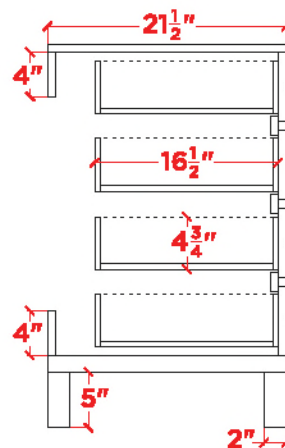

## BASE CABINET DIMENSIONS

42" W x 21.5" D x 34.5" H

## AVAILABLE COLORS

FRONT VIEW

SIDE VIEW

PLAN VIEW

### OVERALL DIMENSIONS

43" W x 22" D x 1.5" H

### THREE DIMENSIONAL COUNTERTOP VIEW