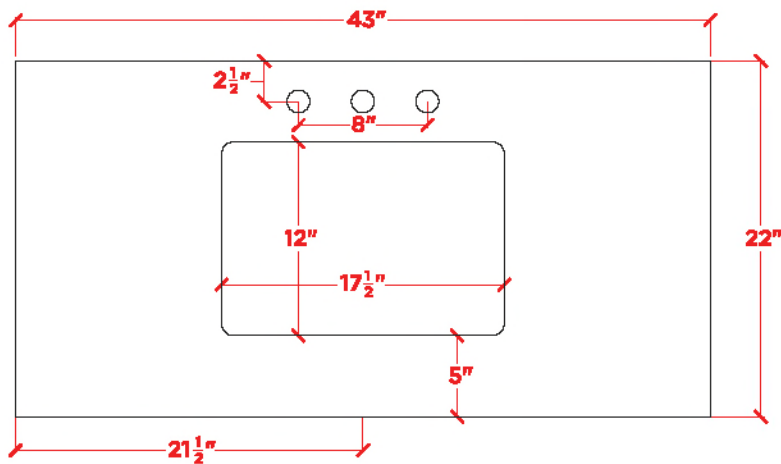

43" RECTANGLE SINK COUNTERTOP

OVERALL DIMENSIONS

43" W x 22" D x 1.5" H

COUNTERTOP OPTIONS

FEATURES

- Solid countertop with mitered edges & seams
- Undermount white rectangular sink
- Pre-drilled for 8" widespread faucet

INCLUDED

- Countertop
- Matching Backsplash
- Sink

COUNTERTOP PLAN VIEW