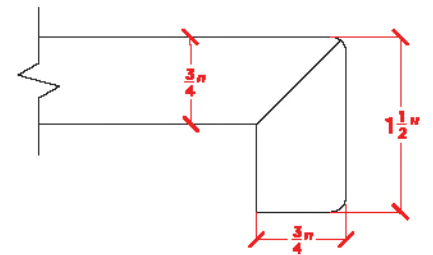

EDGE SIDE VIEW