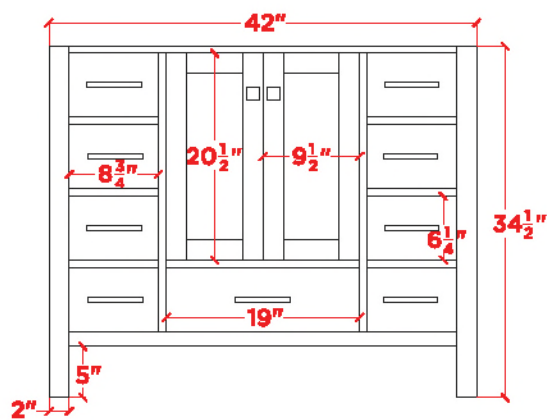

CAMBRIDGE 43" CENTER SINK CABINET

A043S

BASE CABINET DIMENSIONS

42" W x 21.5" D x 34.5" H

FEATURES

- Solid wood frame & playwood panels
- Dovetail drawers joints
- Soft closing doors & drawers

HARDWARE FINISHES

AVAILABLE COLORS

FRONT VIEW