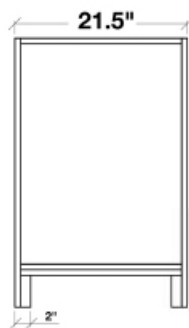

ARIEL

CAMBRIDGE 37" SINGLE SINK VANITY SET

MODEL: A037S-R

Cabinet Size	36"W x 21.5"D x 33.5"H
Mirror Size	31.5"W x 31.5"H
Features	<ul style="list-style-type: none">• Solid Wood Construction• Two Soft-Closing Doors• Five Full-Extension, Dove-Tail Construction, Soft-Closing Drawers• Satin Nickel Finish Hardware• Matching Framed Mirror Included

COLLECTION:

ARIEL CAMBRIDGE

FRONT

BACK VIEW

SIDE VIEW

MIRROR VIEW

ARIEL

CARRARA WHITE MARBLE COUNTERTOP

MODEL: A037S-R-CT

Dimensions

37"W x 22"D x 1.5"H

Features

- Carrara White Marble Countertop w/ 1.5" Edge and Matching Backsplash
- Countertop Pre-Drilled for 8" Widespread Faucets
- One Ceramic, Round, UPC Certified Under-Mount Sink
- Matching Backsplash Included