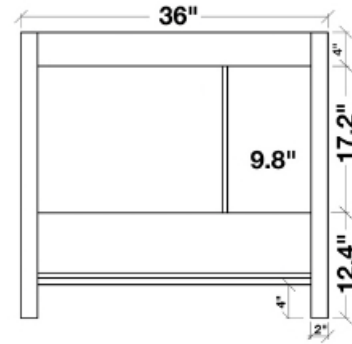

ARIEL

CAMBRIDGE 37" SINGLE SINK VANITY SET

MODEL: A037S-R

Cabinet Size	36"W x 21.5"D x 33.5"H
Mirror Size	31.5"W x 31.5"H
Features	• Solid Wood Construction • Two Soft-Closing Doors • Five Full-Extension, Dove-Tail Construction, Soft-Closing Drawers • Satin Nickel Finish Hardware • Matching Framed Mirror Included

COLLECTION:

ARIEL CAMBRIDGE

FRONT

SIDE VIEW