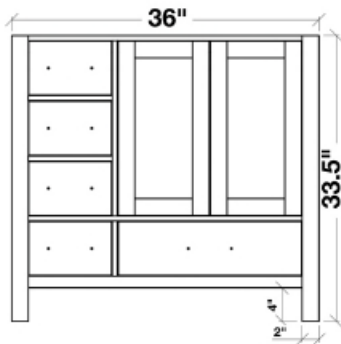

COLLECTION:

ARIEL CAMBRIDGE

FRONT