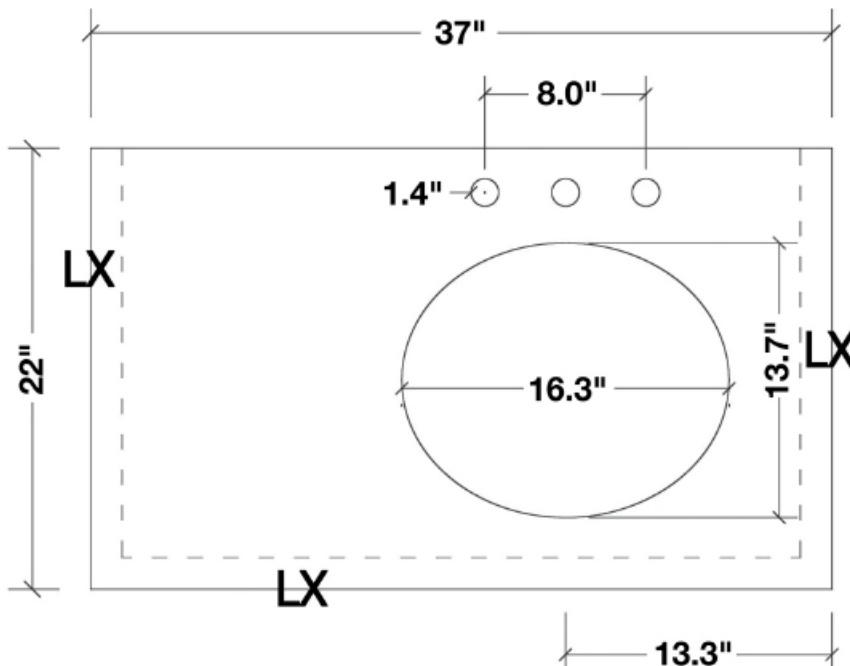

ARIEL

CAMBRIDGE 37" SINGLE SINK VANITY SET

MODEL: A037S-R

Cabinet Size	36"W x 21.5"D x 33.5"H
Mirror Size	31.5"W x 31.5"H
Features	<ul style="list-style-type: none">• Solid Wood Construction• Two Soft-Closing Doors• Five Full-Extension, Dove-Tail Construction, Soft-Closing Drawers• Satin Nickel Finish Hardware• Matching Framed Mirror Included

MODEL: A037S-R-CT

Dimensions

37"W x 22"D x 1.5"H

Features

- Carrara White Marble Countertop w/ 1.5" Edge and Matching Backsplash
- Countertop Pre-Drilled for 8" Widespread Faucets
- One Ceramic, Round, UPC Certified Under-Mount Sink
- Matching Backsplash Included

All stone tops are finished by hand, pre-drilled for 8" widespread faucets, and double-sealed for scratch resistance and long term durability.

BACKSPLASH

TOP VIEW

1.5" EDGE SIDE VIEW