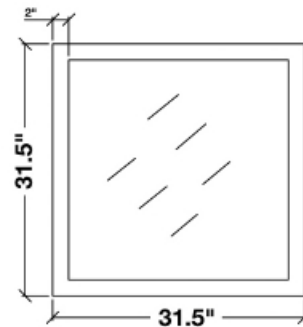

ARIEL

CAMBRIDGE 37" SINGLE SINK VANITY SET

MODEL: A037S-R

Cabinet Size	36"W x 21.5"D x 33.5"H
Mirror Size	31.5"W x 31.5"H
Features	<ul style="list-style-type: none">• Solid Wood Construction• Two Soft-Closing Doors• Five Full-Extension, Dove-Tail Construction, Soft-Closing Drawers• Satin Nickel Finish Hardware• Matching Framed Mirror Included

COLLECTION:

ARIEL CAMBRIDGE

FRONT

BACK VIEW

SIDE VIEW

MIRROR VIEW

ARIEL

CARRARA WHITE MARBLE COUNTERTOP

MODEL: A037S-R-CT

Dimensions

37"W x 22"D x 1.5"H

Features

- Carrara White Marble Countertop w/ 1.5" Edge and Matching Backsplash
- Countertop Pre-Drilled for 8" Widespread Faucets
- One Ceramic, Round, UPC Certified Under-Mount Sink
- Matching Backsplash Included

All stone tops are finished by hand, pre-drilled for 8" widespread faucets, and double-sealed for scratch resistance and long term durability.

BACKSPLASH

TOP VIEW

1.5" EDGE SIDE VIEW