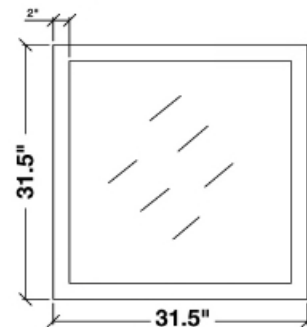

ARIEL

CAMBRIDGE 37" SINGLE SINK VANITY SET

MODEL: A037S-L

Cabinet Size	36"W x 21.5"D x 33.5"H
Mirror Size	31.5"W x 31.5"H
Features	<ul style="list-style-type: none">• Solid Wood Construction• Two Soft-Closing Doors• Five Full-Extension, Dove-Tail Construction, Soft-Closing Drawers• Satin Nickel Finish Hardware• Matching Framed Mirror Included

COLLECTION:

ARIEL CAMBRIDGE

FRONT

BACK VIEW

SIDE VIEW

MIRROR VIEW

ARIEL

CARRARA WHITE MARBLE COUNTERTOP

MODEL: A037S-L-CT

Dimensions

37"W x 22"D x 1.5"H

Features

- Carrara White Marble Countertop w/ 1.5" Edge and Matching Backsplash
- Countertop Pre-Drilled for 8" Widespread Faucets
- One Ceramic, Round, UPC Certified Under-Mount Sink
- Matching Backsplash Included

All stone tops are finished by hand, pre-drilled for 8" widespread faucets, and double-sealed for scratch resistance and long term durability.

BACKSPLASH

TOP VIEW

1.5" EDGE SIDE VIEW