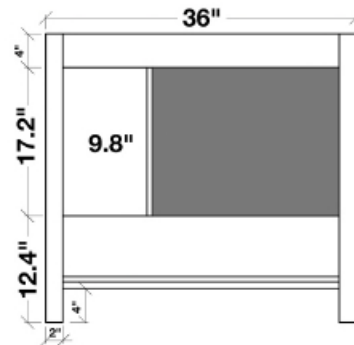

BACK VIEW

SIDE VIEW