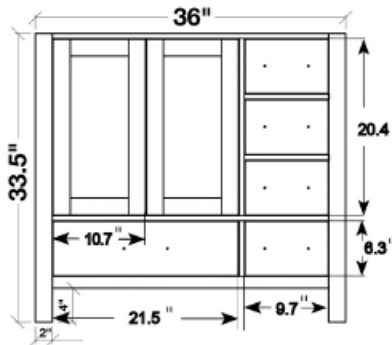

COLLECTION:

ARIEL CAMBRIDGE

FRONT