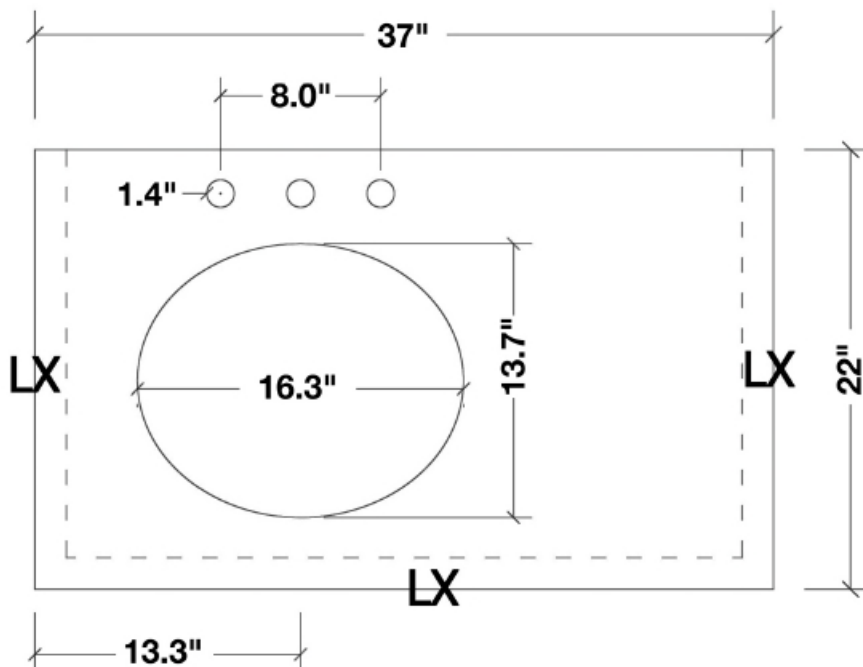

ARIEL

CAMBRIDGE 37" SINGLE SINK VANITY SET

MODEL: A037S-L

Cabinet Size	36"W x 21.5"D x 33.5"H
Mirror Size	31.5"W x 31.5"H
Features	<ul style="list-style-type: none">• Solid Wood Construction• Two Soft-Closing Doors• Five Full-Extension, Dove-Tail Construction, Soft-Closing Drawers• Satin Nickel Finish Hardware• Matching Framed Mirror Included

MODEL: A037S-L-CT

Dimensions

37"W x 22"D x 1.5"H

Features

- Carrara White Marble Countertop w/ 1.5" Edge and Matching Backsplash
- Countertop Pre-Drilled for 8" Widespread Faucets
- One Ceramic, Round, UPC Certified Under-Mount Sink
- Matching Backsplash Included

All stone tops are finished by hand, pre-drilled for 8" widespread faucets, and double-sealed for scratch resistance and long term durability.

BACKSPLASH

TOP VIEW

1.5" EDGE SIDE VIEW