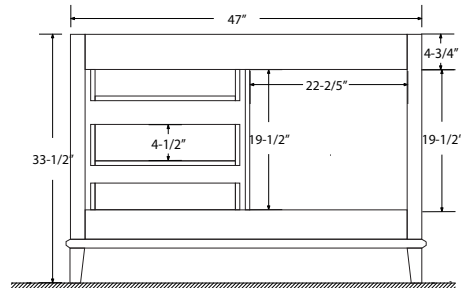

Dimensions

Front

Back

Side

Top

Features

- Solid Wood & Hardwood Construction
- 3 Soft-close Drawers
- 2 Soft-close Door
- Brushed nickel hardware
- Adjustable leg levelers
- cUPC Undermount Basin

Dimensions:

Dimensions:

Countertop: 48"×22"×0.75"

Rectangle undermount basin: 20.1"×15.2"×7.5"

Dimensions

Front

Back

Side

Top

Features:

- Solid Wood & Hardwood Construction
- 3 Soft-close Drawers
- 2 Soft-close Door
- Brushed nickel hardware
- Adjustable leg levelers
- cUPC Undermount Basin

Dimensions:

- 48"×22"×34-1/2" (With Top)
- 47"×21"×33-1/2" (Vanity Only)

Countertop: 48"×22"×0.75"

Rectangle undermount basin: 20.1"×15.2"×7.5"