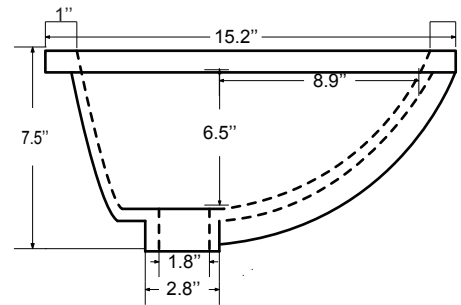

Dimensions

Front

Back

Side

Top

Features

- Solid Wood & Hardwood Construction
- 3 Soft-close Drawers
- 2 Soft-close Door
- Brushed nickel hardware
- Adjustable leg levelers
- cUPC Undermount Basin

Dimensions:

Dimensions:

Countertop: 48"×22"×0.75"

Rectangle undermount basin: 20.1"×15.2"×7.5"

Dimensions

Front

Back

Side

Top

Features:

- Solid Wood & Hardwood Construction
- 3 Soft-close Drawers
- 2 Soft-close Door
- Brushed nickel hardware
- Adjustable leg levelers
- cUPC Undermount Basin

Dimensions:

- 48"×22"×34-1/2" (With Top)
- 47"×21"×33-1/2" (Vanity Only)

Countertop: 48"×22"×0.75"

Rectangle undermount basin: 20.1"×15.2"×7.5"