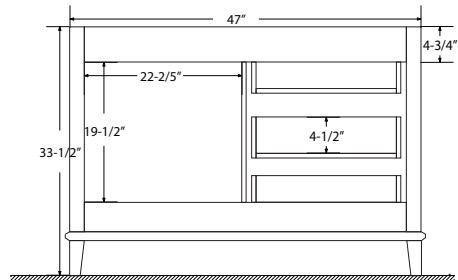

Dimensions

Front

Back

Side

Top

Features

- Solid Wood & Hardwood Construction
- 3 Soft-close Drawers
- 2 Soft-close Door
- Brushed nickel hardware
- Adjustable leg levelers
- cUPC Undermount Basin

Dimensions:

Dimensions:

Countertop: 48"×22"×0.75"

Rectangle undermount basin: 20.1"×15.2"×7.5"

Dimensions

Front

Back

Side

Top

Features:

- Solid Wood & Hardwood Construction
- 3 Soft-close Drawers
- 2 Soft-close Door
- Brushed nickel hardware
- Adjustable leg levelers
- cUPC Undermount Basin

Dimensions:

- 48"×22"×34-1/2" (With Top)
- 47"×21"×33-1/2" (Vanity Only)

Countertop: 48"×22"×0.75"

Rectangle undermount basin: 20.1"×15.2"×7.5"