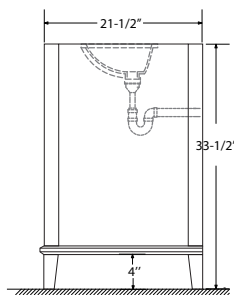

Dimensions

Front

Back

Side

Top

Features

- Solid Wood & Hardwood Construction
- 3 Soft-close Drawers
- 2 Soft-close Door
- Brushed nickel hardware
- Adjustable leg levelers
- cUPC Undermount Basin

Dimensions:

Dimensions:

Countertop: 48"×22"×0.75"

Rectangle undermount basin: 20.1"×15.2"×7.5"

Dimensions

Front

Back

Side

Top

Features:

- Solid Wood & Hardwood Construction
- 3 Soft-close Drawers
- 2 Soft-close Door
- Brushed nickel hardware
- Adjustable leg levelers
- cUPC Undermount Basin

Dimensions:

- 48"×22"×34-1/2" (With Top)
- 47"×21"×33-1/2" (Vanity Only)

Countertop: 48"×22"×0.75"

Rectangle undermount basin: 20.1"×15.2"×7.5"