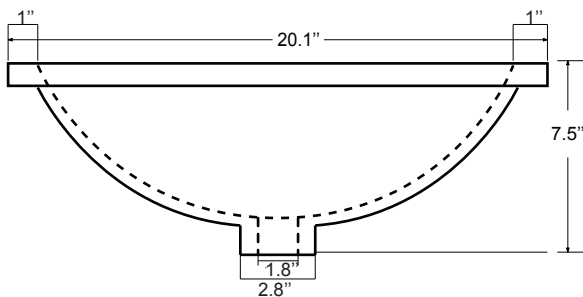

Dimensions

Front

Back

Side

Top

Features

- Solid Wood & Hardwood Construction
- 3 Soft-close Drawers
- 2 Soft-close Door
- Brushed nickel hardware
- Adjustable leg levelers
- cUPC Undermount Basin

Dimensions:

Dimensions:

Countertop: 48"×22"×0.75"

Rectangle undermount basin: 20.1"×15.2"×7.5"

Dimensions

Front

Back

Side

Top

Features:

- Solid Wood & Hardwood Construction
- 3 Soft-close Drawers
- 2 Soft-close Door
- Brushed nickel hardware
- Adjustable leg levelers
- cUPC Undermount Basin

Dimensions:

- 48"×22"×34-1/2" (With Top)
- 47"×21"×33-1/2" (Vanity Only)

Countertop: 48"×22"×0.75"

Rectangle undermount basin: 20.1"×15.2"×7.5"