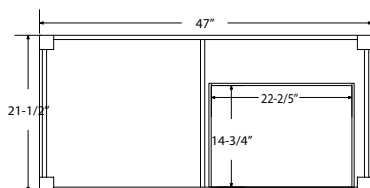

Dimensions

Front

Back

Side

Top

Features

- Solid Wood & Hardwood Construction
- 3 Soft-close Drawers
- 2 Soft-close Door
- Brushed nickel hardware
- Adjustable leg levelers
- cUPC Undermount Basin

Dimensions:

Dimensions:

Countertop: 48"×22"×0.75"

Rectangle undermount basin: 20.1"×15.2"×7.5"

Dimensions

Front

Back

Side

Top

Features:

- Solid Wood & Hardwood Construction
- 3 Soft-close Drawers
- 2 Soft-close Door
- Brushed nickel hardware
- Adjustable leg levelers
- cUPC Undermount Basin

Dimensions:

- 48"×22"×34-1/2" (With Top)
- 47"×21"×33-1/2" (Vanity Only)

Countertop: 48"×22"×0.75"

Rectangle undermount basin: 20.1"×15.2"×7.5"