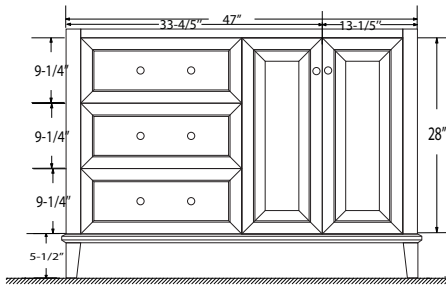

Dimensions

Front

Back

Side

Top

Features

- Solid Wood & Hardwood Construction
- 3 Soft-close Drawers
- 2 Soft-close Door
- Brushed nickel hardware
- Adjustable leg levelers
- cUPC Undermount Basin

Dimensions:

Dimensions:

Countertop: 48"×22"×0.75"

Rectangle undermount basin: 20.1"×15.2"×7.5"

Dimensions

Front

Back

Side

Top

Features:

- Solid Wood & Hardwood Construction
- 3 Soft-close Drawers
- 2 Soft-close Door
- Brushed nickel hardware
- Adjustable leg levelers
- cUPC Undermount Basin

Dimensions:

- 48"×22"×34-1/2" (With Top)
- 47"×21"×33-1/2" (Vanity Only)

Countertop: 48"×22"×0.75"

Rectangle undermount basin: 20.1"×15.2"×7.5"