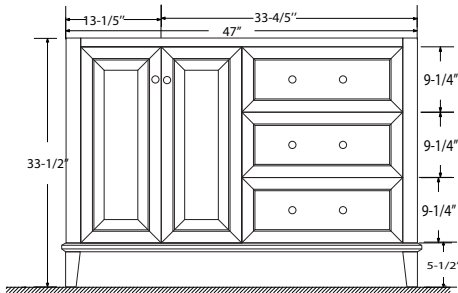

Dimensions

Front

Back

Side

Top

Features

- Solid Wood & Hardwood Construction
- 3 Soft-close Drawers
- 2 Soft-close Door
- Brushed nickel hardware
- Adjustable leg levelers
- cUPC Undermount Basin

Dimensions:

Dimensions:

Countertop: 48"×22"×0.75"

Rectangle undermount basin: 20.1"×15.2"×7.5"

Dimensions

Front

Back

Side

Top

Features:

- Solid Wood & Hardwood Construction
- 3 Soft-close Drawers
- 2 Soft-close Door
- Brushed nickel hardware
- Adjustable leg levelers
- cUPC Undermount Basin

Dimensions:

- 48"×22"×34-1/2" (With Top)
- 47"×21"×33-1/2" (Vanity Only)

Countertop: 48"×22"×0.75"

Rectangle undermount basin: 20.1"×15.2"×7.5"