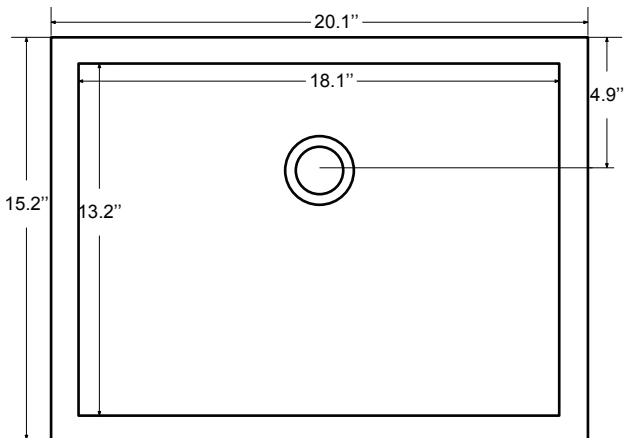

Dimensions

Front

Back

Side

Top

Features

- Solid Wood & Hardwood Construction
- 3 Soft-close Drawers
- 2 Soft-close Door
- Brushed nickel hardware
- Adjustable leg levelers
- cUPC Undermount Basin

Dimensions:

Dimensions:

Countertop: 48"×22"×0.75"

Rectangle undermount basin: 20.1"×15.2"×7.5"

Dimensions

Front

Back

Side

Top

Features:

- Solid Wood & Hardwood Construction
- 3 Soft-close Drawers
- 2 Soft-close Door
- Brushed nickel hardware
- Adjustable leg levelers
- cUPC Undermount Basin

Dimensions:

- 48"×22"×34-1/2" (With Top)
- 47"×21"×33-1/2" (Vanity Only)

Countertop: 48"×22"×0.75"

Rectangle undermount basin: 20.1"×15.2"×7.5"