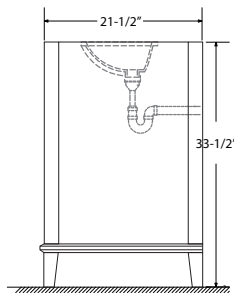

Dimensions

Front

Back

Side

Top

Features

- Solid Wood & Hardwood Construction
- 3 Soft-close Drawers
- 2 Soft-close Door
- Brushed nickel hardware
- Adjustable leg levelers
- cUPC Undermount Basin

Dimensions:

Dimensions:

Countertop: 48"×22"×0.75"

Rectangle undermount basin: 20.1"×15.2"×7.5"

Dimensions

Front

Back

Side

Top

Features:

- Solid Wood & Hardwood Construction
- 3 Soft-close Drawers
- 2 Soft-close Door
- Brushed nickel hardware
- Adjustable leg levelers
- cUPC Undermount Basin

Dimensions:

- 48"×22"×34-1/2" (With Top)
- 47"×21"×33-1/2" (Vanity Only)

Countertop: 48"×22"×0.75"

Rectangle undermount basin: 20.1"×15.2"×7.5"