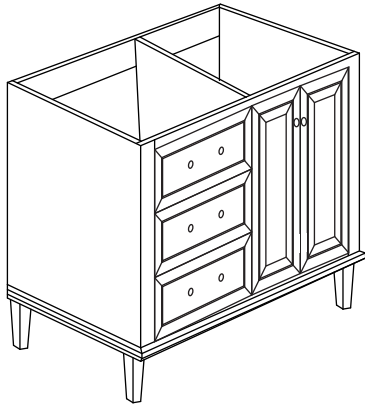

Dimensions

Front

Back

Side

Top

Features

- Solid Wood & Hardwood Construction
- 3 Soft-close Drawers
- 2 Soft-close Door
- Brushed nickel hardware
- Adjustable leg levelers
- cUPC Undermount Basin

Dimensions:

- 48"×22"×34-1/2" (With Top)
- 47"×21"×33-1/2" (Vanity Only)

Vanity Finish:

- White (W)
- Sapphire Gray (SG)

Countertop:

- Black Granite (BK)

Certification:

CARB P2

Countertop & Sink

Dimensions:

Countertop: 48"×22"×0.75"

Rectangle undermount basin: 20.1"×15.2"×7.5"

Dimensions

Front

Back

Side

Top

Features:

- Solid Wood & Hardwood Construction
- 3 Soft-close Drawers
- 2 Soft-close Door
- Brushed nickel hardware
- Adjustable leg levelers
- cUPC Undermount Basin

Dimensions:

- 48"×22"×34-1/2" (With Top)
- 47"×21"×33-1/2" (Vanity Only)