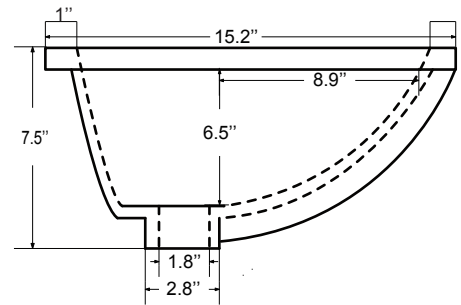

Countertop & Sink

Dimensions:

Countertop: 48"×22"×0.75"

Rectangle undermount basin: 20.1"×15.2"×7.5"