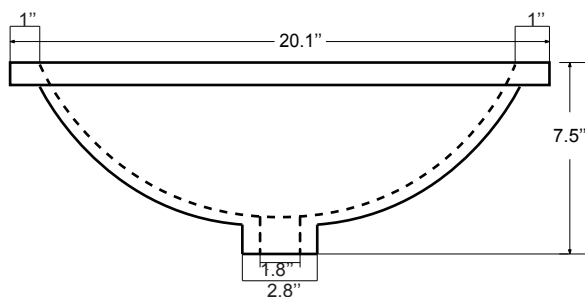

Countertop & Sink

Dimensions:

Countertop: 48"×22"×0.75"

Rectangle undermount basin: 20.1"×15.2"×7.5"