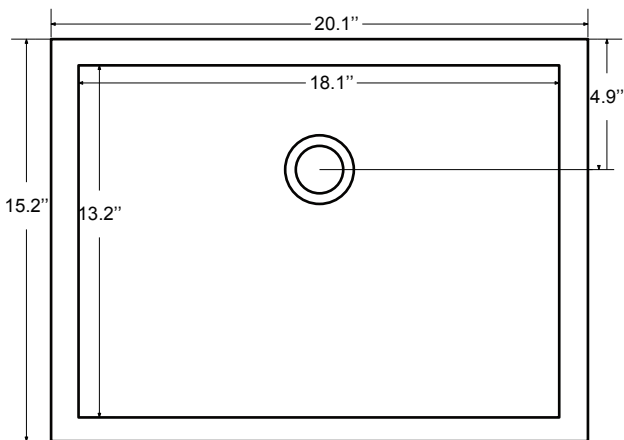

Countertop & Sink

Dimensions:

Countertop: 48"×22"×0.75"

Rectangle undermount basin: 20.1"×15.2"×7.5"