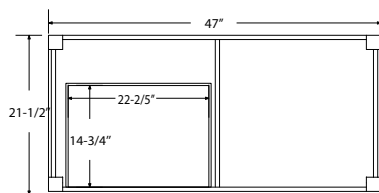

Dimensions

Front

Back

Side

Top

Features

- Solid Wood & Hardwood Construction
- 3 Soft-close Drawers
- 2 Soft-close Door
- Brushed nickel hardware
- Adjustable leg levelers
- cUPC Undermount Basin

Dimensions:

Dimensions:

Countertop: 48"×22"×0.75"

Rectangle undermount basin: 20.1"×15.2"×7.5"

Dimensions

Front

Back

Side

Top

Features:

- Solid Wood & Hardwood Construction
- 3 Soft-close Drawers
- 2 Soft-close Door
- Brushed nickel hardware
- Adjustable leg levelers
- cUPC Undermount Basin

Dimensions:

- 48"×22"×34-1/2" (With Top)
- 47"×21"×33-1/2" (Vanity Only)

Countertop: 48"×22"×0.75"

Rectangle undermount basin: 20.1"×15.2"×7.5"