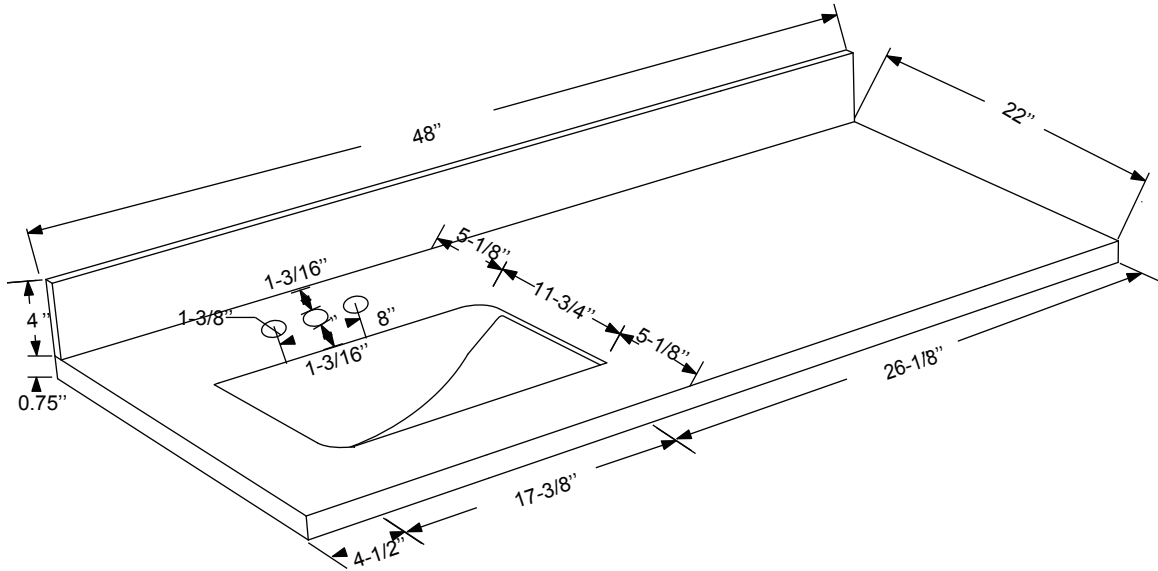

Dimensions

Front

Back

Side

Top

Features

- Solid Wood & Hardwood Construction
- 3 Soft-close Drawers
- 2 Soft-close Door
- Brushed nickel hardware
- Adjustable leg levelers
- cUPC Undermount Basin

Dimensions:

Dimensions:

Countertop: 48"×22"×0.75"

Rectangle undermount basin: 20.1"×15.2"×7.5"

Dimensions

Front

Back

Side

Top

Features:

- Solid Wood & Hardwood Construction
- 3 Soft-close Drawers
- 2 Soft-close Door
- Brushed nickel hardware
- Adjustable leg levelers
- cUPC Undermount Basin

Dimensions:

- 48"×22"×34-1/2" (With Top)
- 47"×21"×33-1/2" (Vanity Only)

Countertop: 48"×22"×0.75"

Rectangle undermount basin: 20.1"×15.2"×7.5"