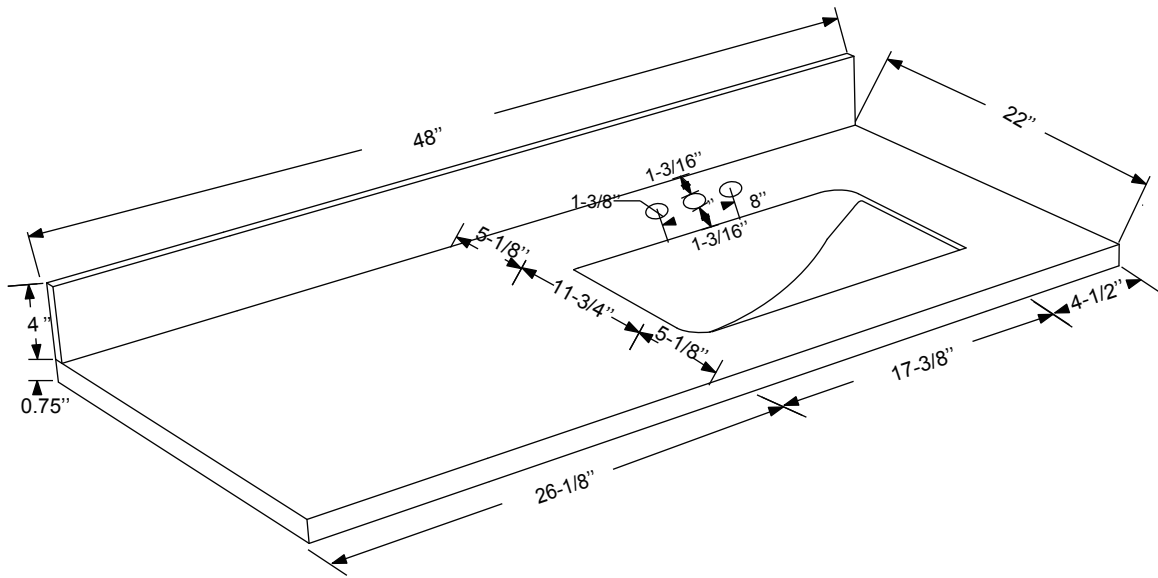

Countertop & Sink

Dimensions:

Countertop: 48"×22"×0.75"

Rectangle undermount basin: 20.1"×15.2"×7.5"