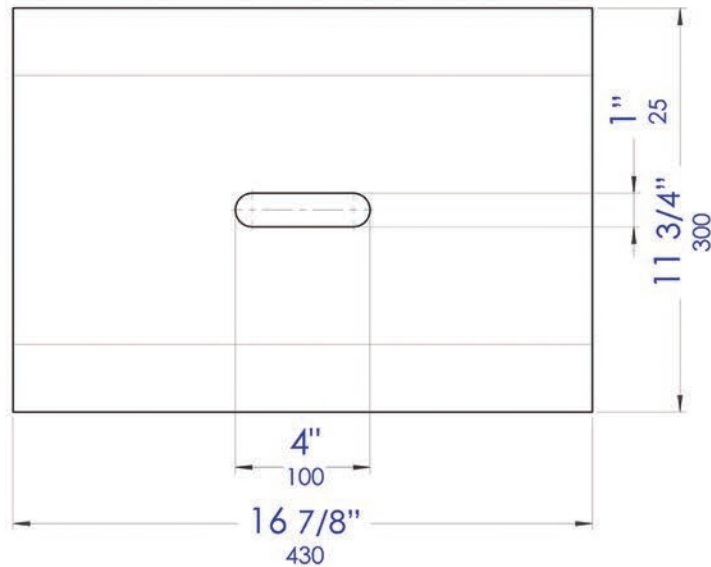

**ABST99BM**

Black Matte Solid Surface Resin  
Bathroom / Shower Stool

**Note:** All product dimensions are approximate and should be verified on site prior to installation.  
Visit [www.ALFIbrand.com](http://www.ALFIbrand.com) for more information.