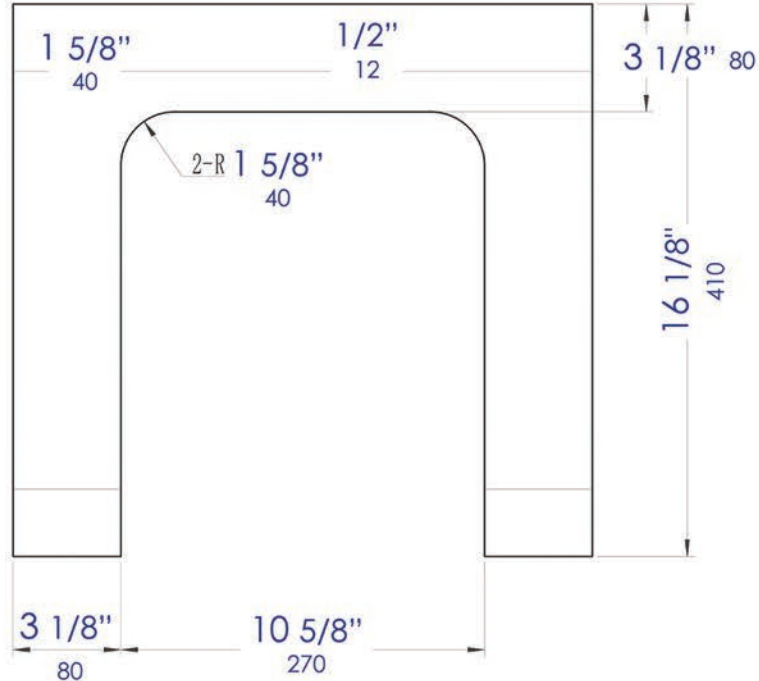

**ABST99BM**

Black Matte Solid Surface Resin  
Bathroom / Shower Stool

**Note:** All product dimensions are approximate and should be verified on site prior to installation.  
Visit [www.ALFIbrand.com](http://www.ALFIbrand.com) for more information.