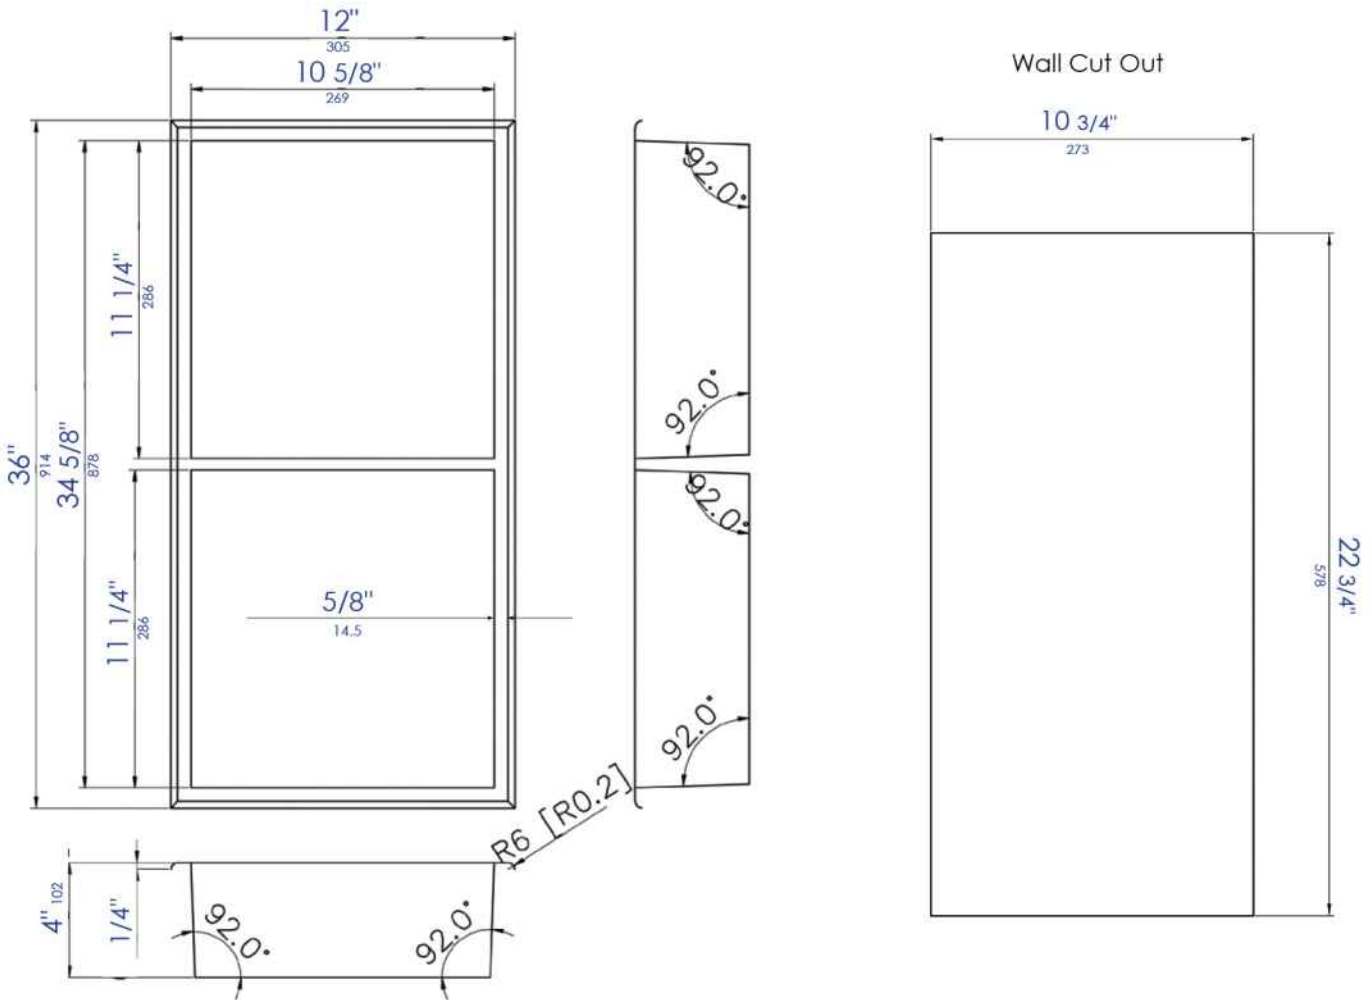

ABNC1224 | 12" x 12" White or Black Stainless Steel Vertical Double Shelf Shower Niche

Note: All product dimensions are approximate and should be verified on site prior to installation.