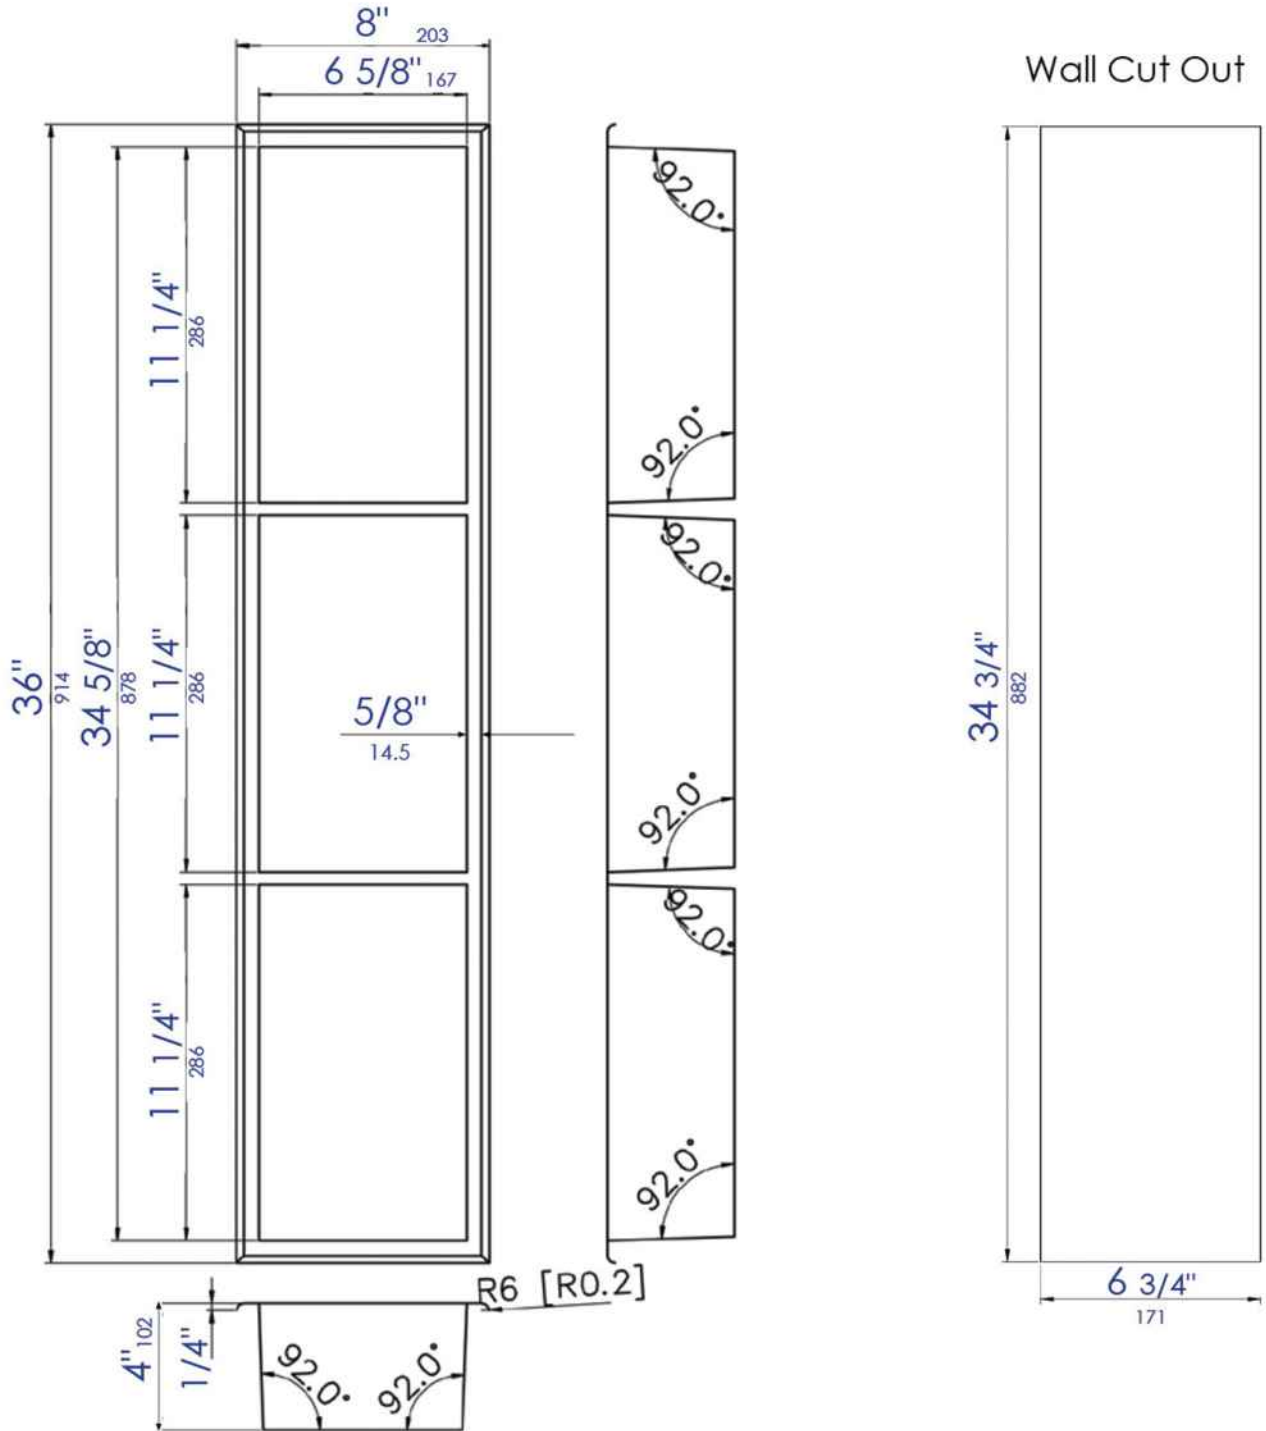

ABNC0836 | 8" x 36" White or Black Triple Shelf Shower Niche

Note: All product dimensions are approximate and should be verified on site prior to installation.