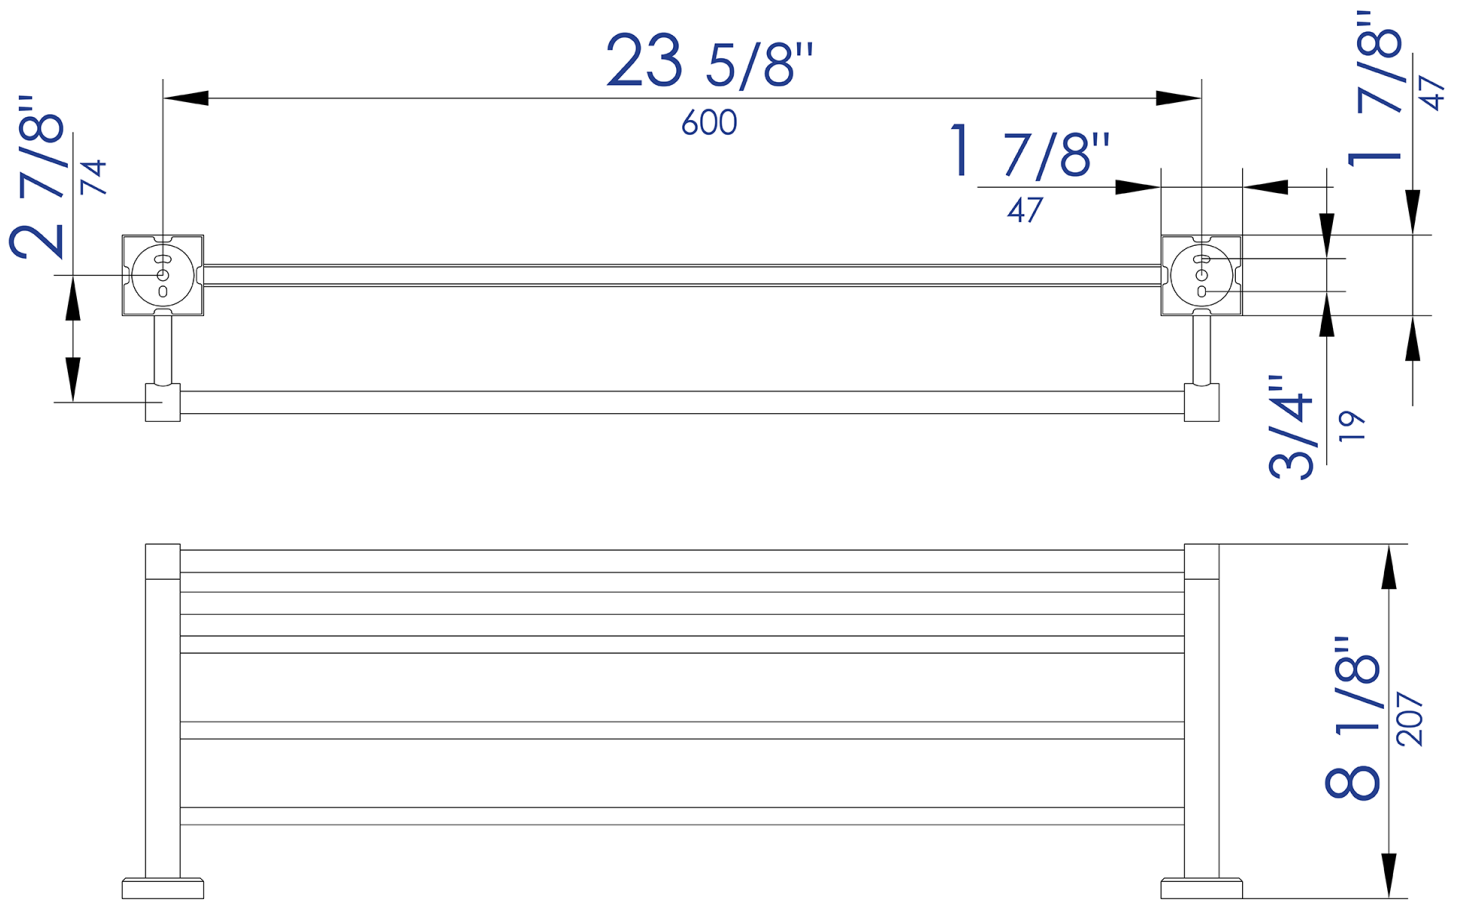

AB9596

24" Towel Bar & Shelf Bathroom Accessory

∴kitchensource.com
☎ 1.800.667.8721