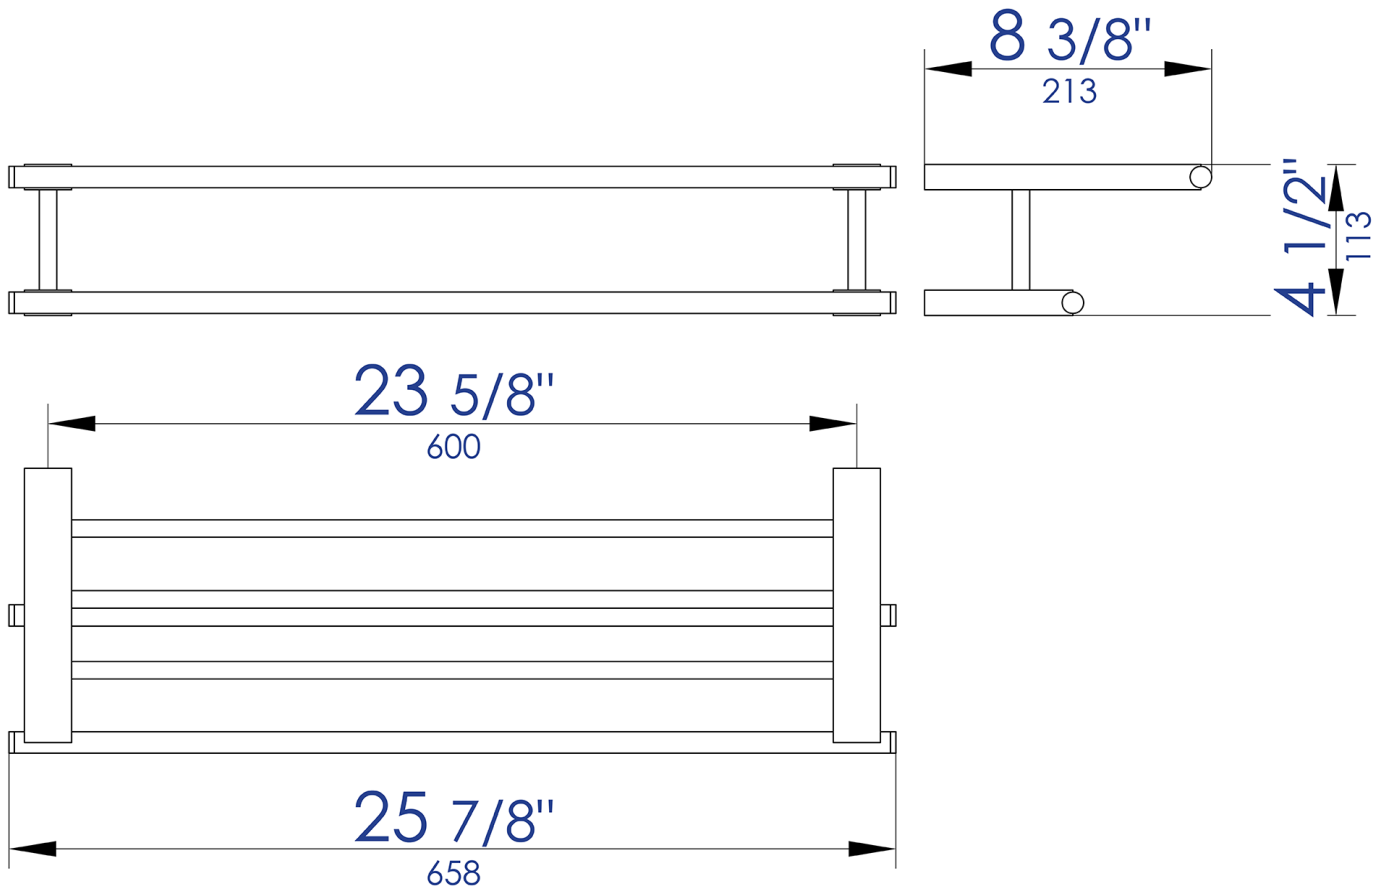

**AB9564**

26" Towel Bar & Shelf Bathroom Accessory

**∴kitchensource.com**  
☎ 1.800.667.8721