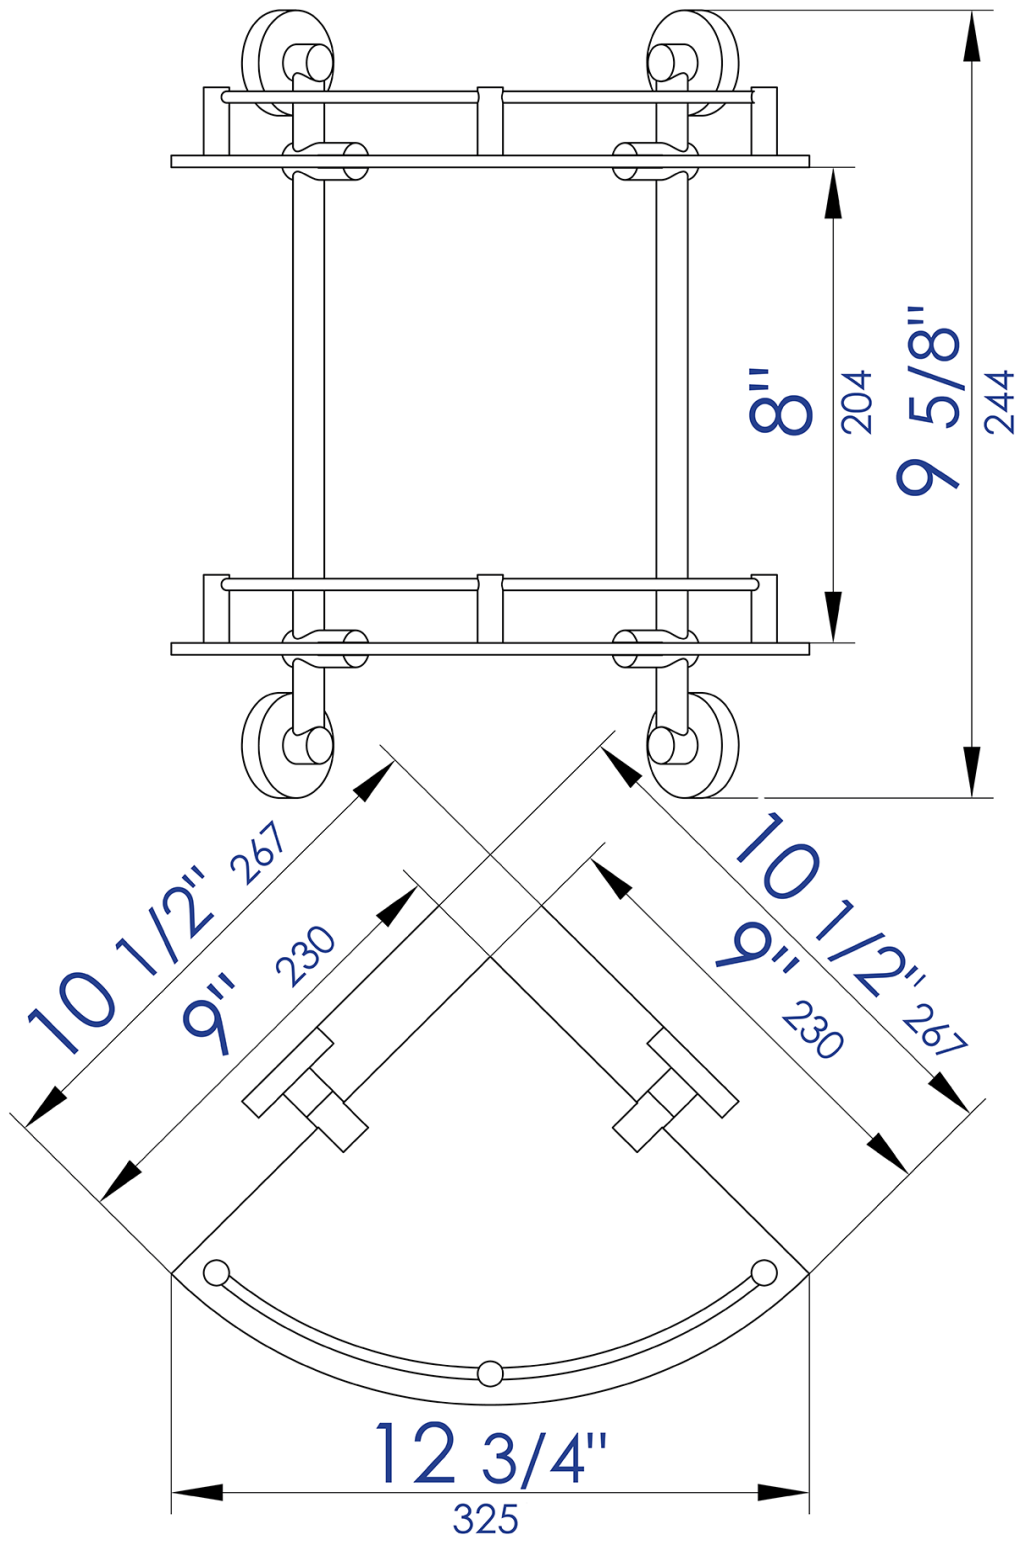

**AB9548**

Corner Mounted Double Glass Shower Shelf Bathroom Accessory

**kitchensource.com**  
1.800.667.8721