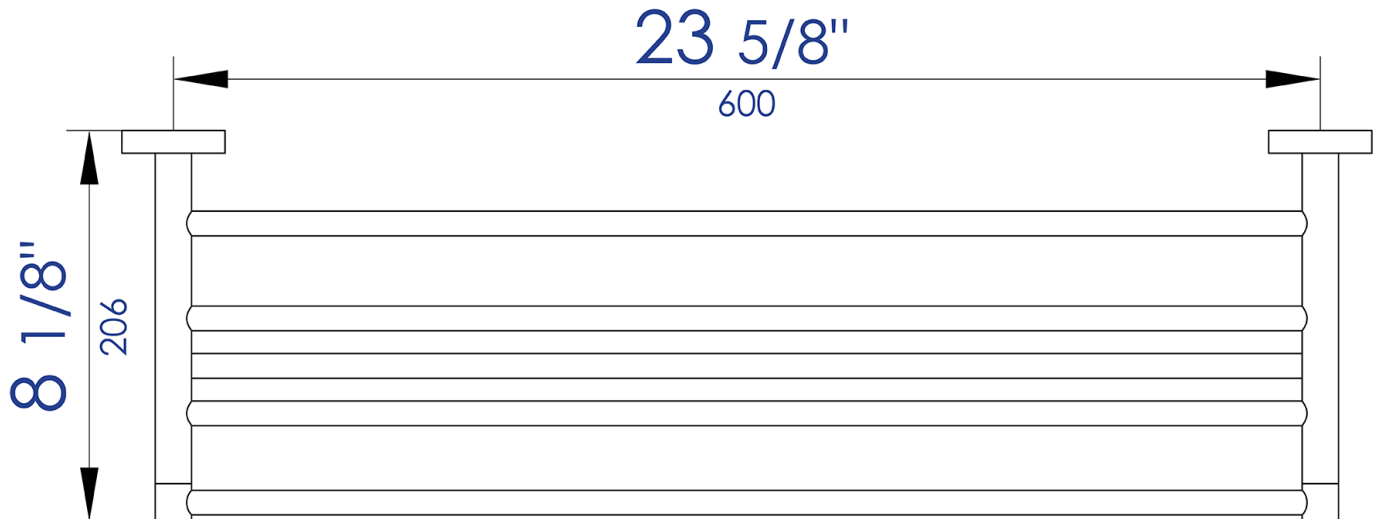

AB9538

26" Towel Bar & Shelf Bathroom Accessory

kitchensource.com

1.800.667.8721