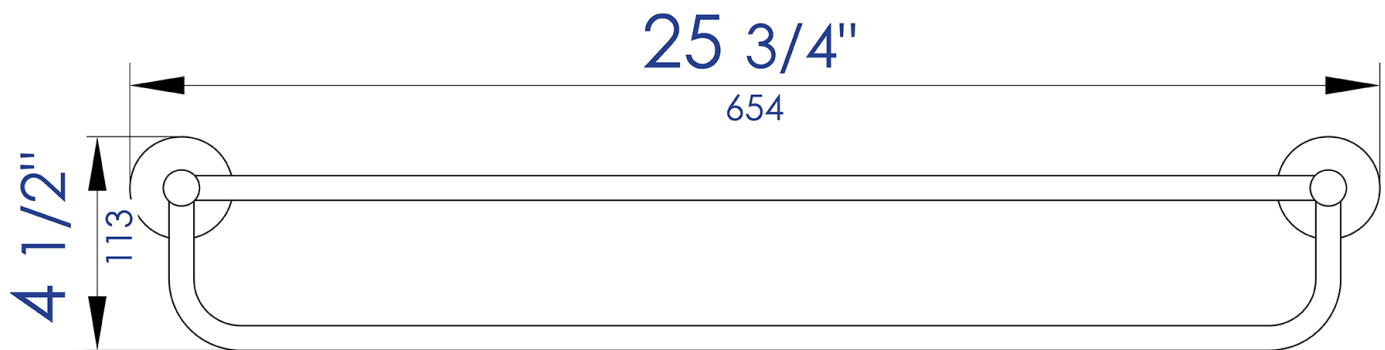

AB9538

26" Towel Bar & Shelf Bathroom Accessory

kitchensource.com

1.800.667.8721