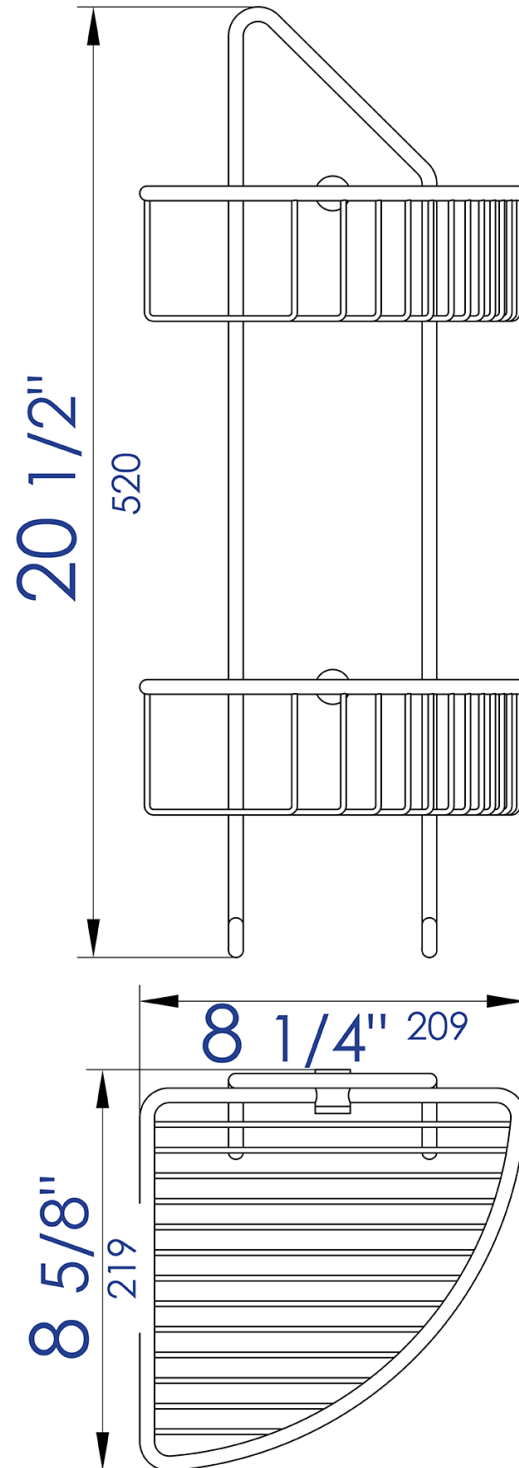

AB9532

Corner Mounted Double Basket Shower Shelf Bathroom Accessory

kitchensource.com
1.800.667.8721