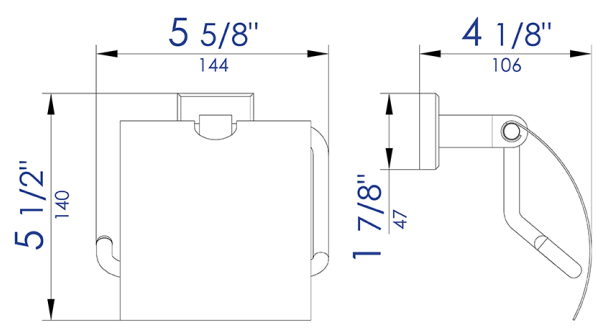

**AB9509**

6 Piece Matching Bathroom Accessory Set

**kitchensource.com**  
1.800.667.8721