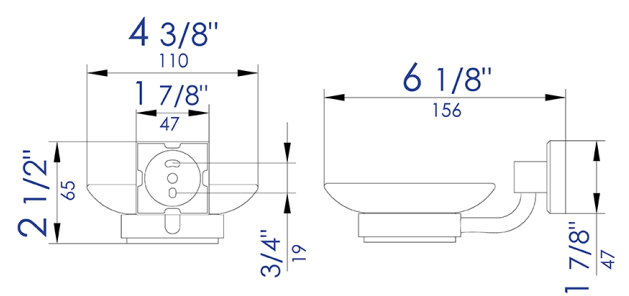

**AB9509**

6 Piece Matching Bathroom Accessory Set

**kitchensource.com**  
1.800.667.8721