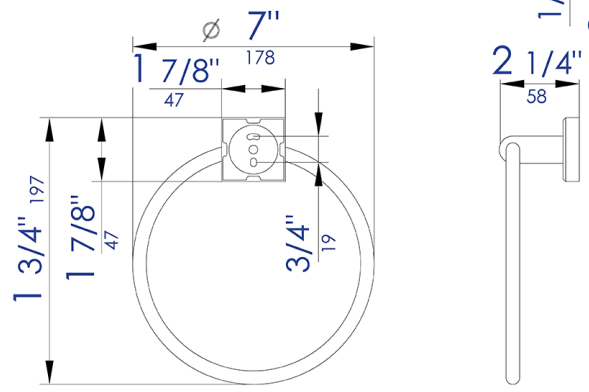

**AB9509**

6 Piece Matching Bathroom Accessory Set

**kitchensource.com**  
1.800.667.8721