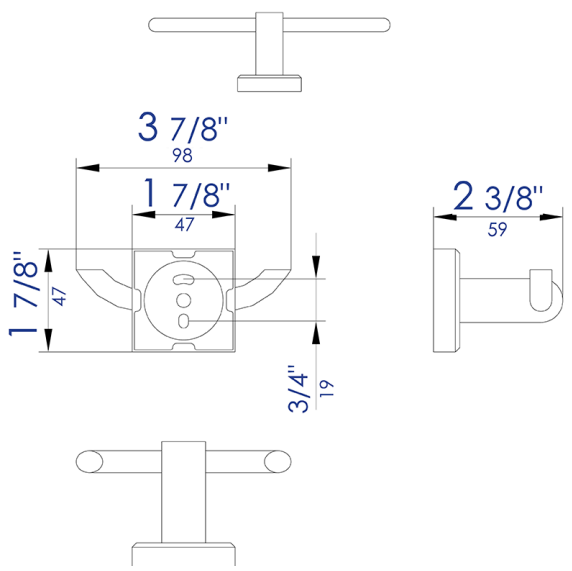

**AB9509**

6 Piece Matching Bathroom Accessory Set

**kitchensource.com**  
1.800.667.8721