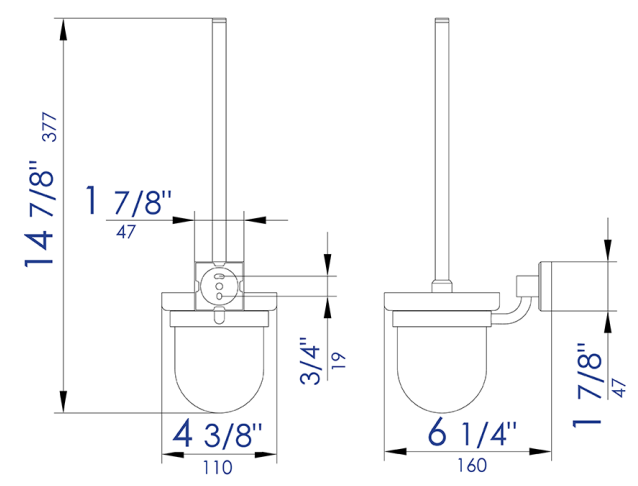

**AB9509**

6 Piece Matching Bathroom Accessory Set

**kitchensource.com**  
1.800.667.8721