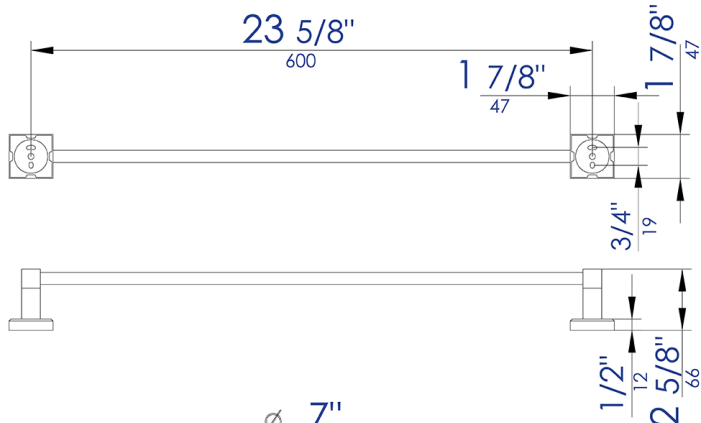

**AB9509**

6 Piece Matching Bathroom Accessory Set

**kitchensource.com**  
1.800.667.8721