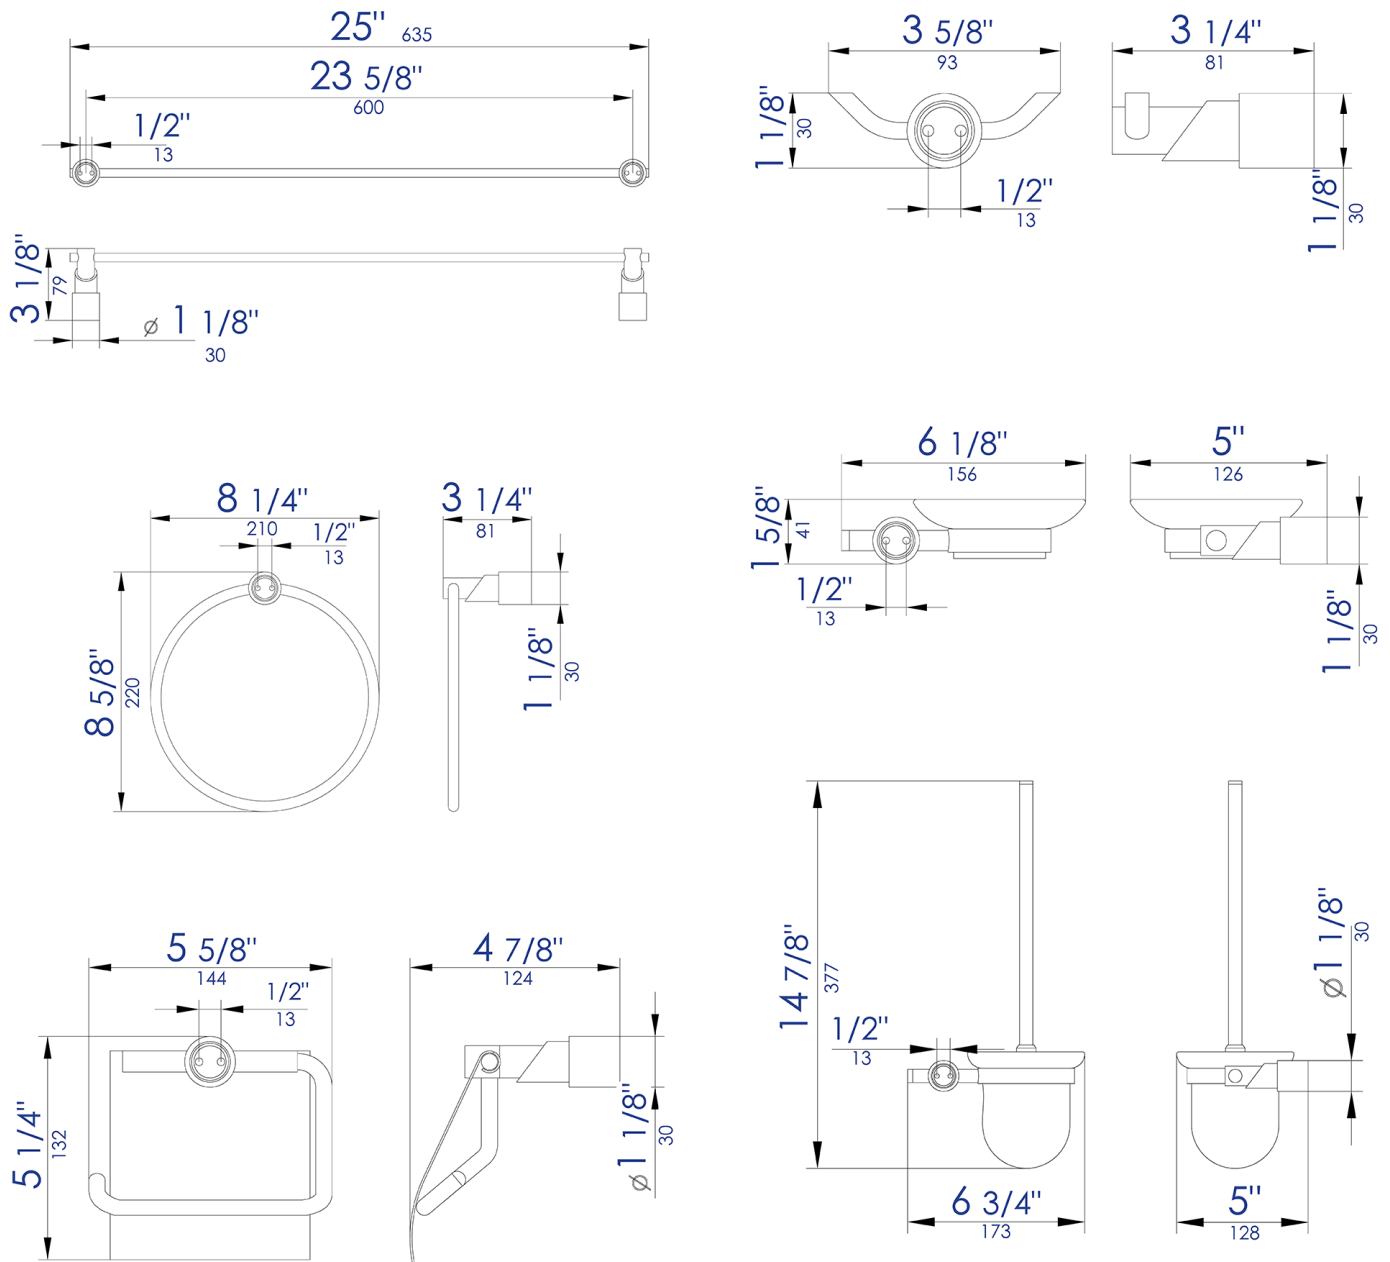

**AB9508**

6 Piece Matching Bathroom Accessory Set

**∴kitchensource.com**  
☎ 1.800.667.8721