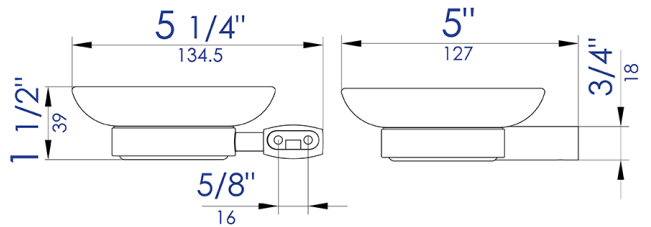

AB9503

6 Piece Matching Bathroom Accessory Set

∴kitchensource.com
 ☎ 1.800.667.8721