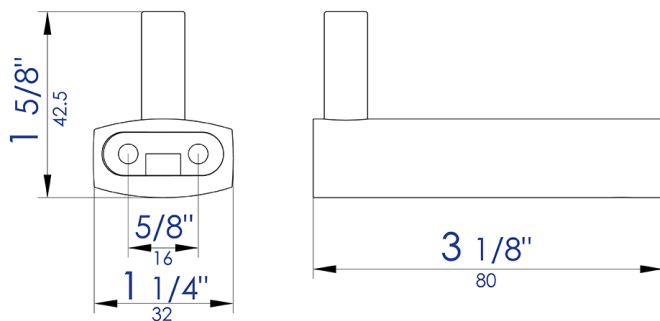

AB9503

6 Piece Matching Bathroom Accessory Set

∴kitchensource.com
 ☎ 1.800.667.8721