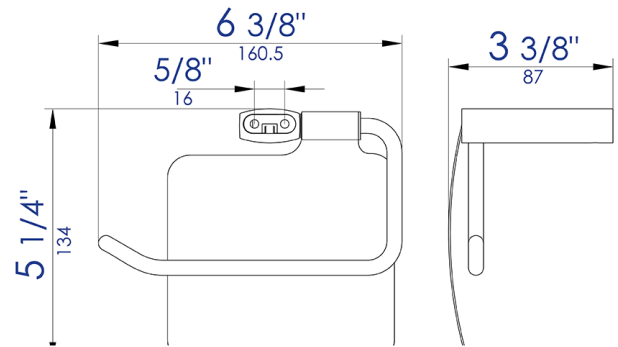

AB9503

6 Piece Matching Bathroom Accessory Set

∴kitchensource.com
 ☎ 1.800.667.8721