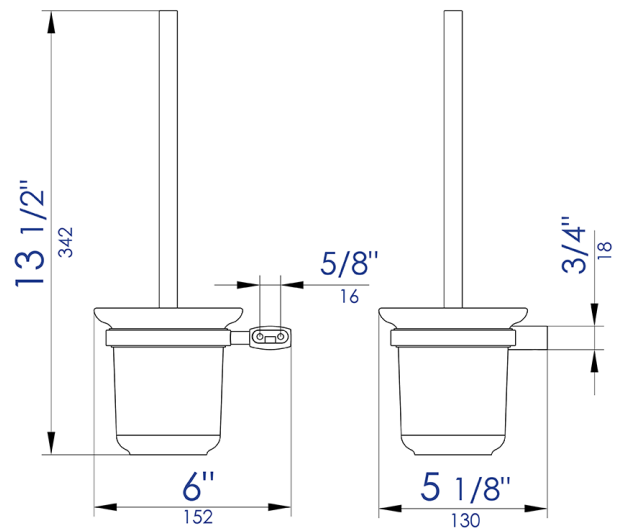

AB9503

6 Piece Matching Bathroom Accessory Set

∴kitchensource.com
 ☎ 1.800.667.8721