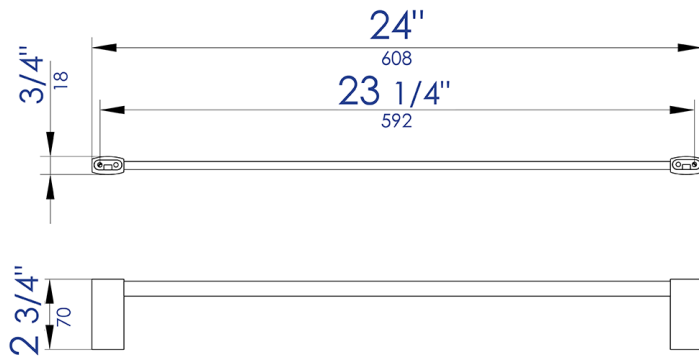

AB9503

6 Piece Matching Bathroom Accessory Set

∴kitchensource.com
 ☎ 1.800.667.8721