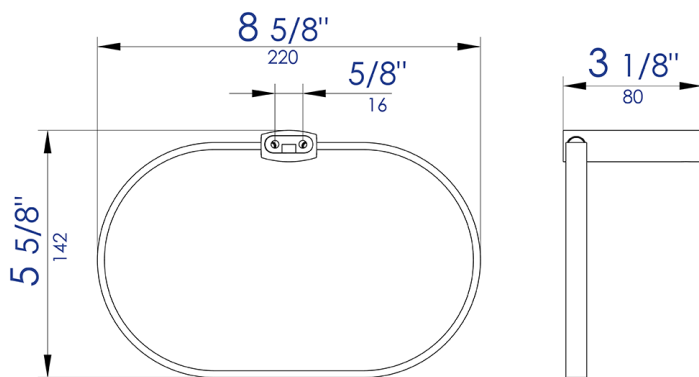

AB9503

6 Piece Matching Bathroom Accessory Set

∴kitchensource.com
 ☎ 1.800.667.8721