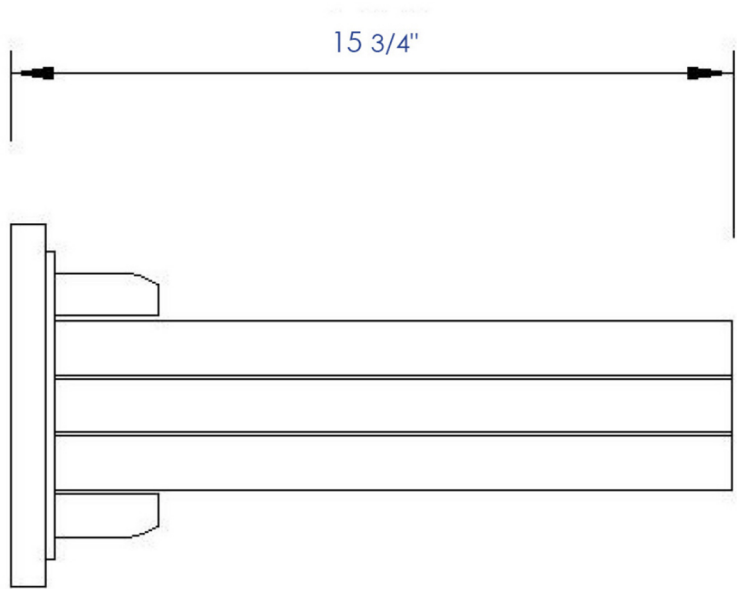

AB5506

16" Triple Rack Wooden Towel Bar Bathroom Accessory

∴kitchensource.com
☎ 1.800.667.8721