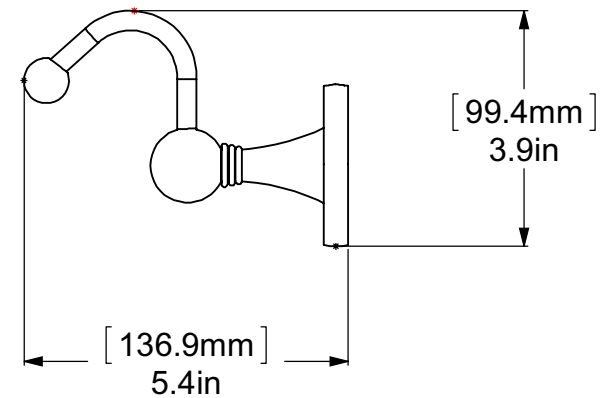

ITEM NO.	P/N	Description	QTY.
1	BPRD	BACKPLATE	2
2	SGTBPOST	POST	2
3	TU12-18,24,30,36	TUBE	1
4	BL34ST-1.25	LOCK	2
5	HKHK	PIPE	2
6	BL1T-34	END BALL	2

UNLESS OTHERWISE STATED	
.X	± .3mm
.XX	± .15mm
.XXX	± .008mm

COPYRIGHT © Allied Brass 2016

DRAWN	3/23/2017	I.M
CHECKED	3/23/2017	P.D
APPROVED	3/23/2017	R.A

MATERIAL:	BRASS
DESCRIPTION:	Shadwell Collection Towel Bar with Integrated Hooks

FINISH	TBD
QUANTITY	TBD
DRAWING No.	SL-41HK
SCALE	1:3
SHEET:	01
REV	0
A4	