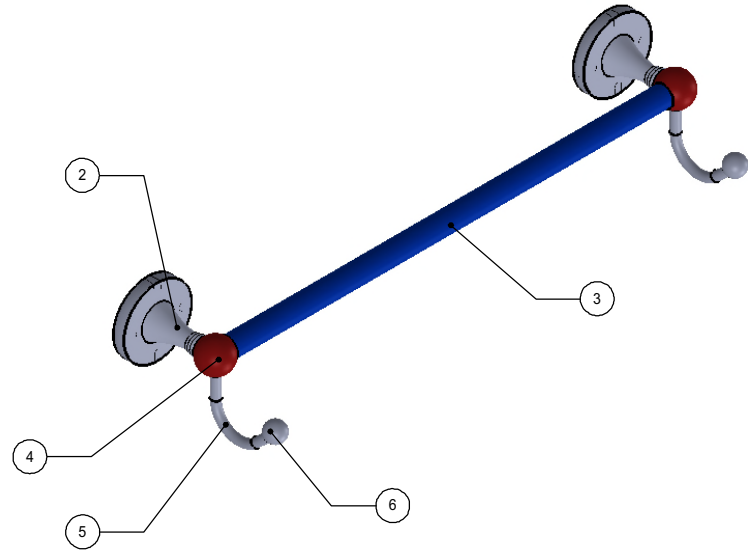

ITEM NO.	P/N	Description	QTY.
1	BPRD	BACKPLATE	2
2	SGTBPOST	POST	2
3	TU12-18,24,30,36	TUBE	1
4	BL34ST-1.25	LOCK	2
5	HKHK	PIPE	2
6	BL1T-34	END BALL	2

UNLESS OTHERWISE STATED	
.X	± .3mm
.XX	± .15mm
.XXX	± .008mm

COPYRIGHT © Allied Brass 2016

DRAWN	3/23/2017	I.M
CHECKED	3/23/2017	P.D
APPROVED	3/23/2017	R.A

MATERIAL:	BRASS
DESCRIPTION:	Shadwell Collection Towel Bar with Integrated Hooks

FINISH	TBD
QUANTITY	TBD
DRAWING No.	SL-41HK
SCALE	1:3
SHEET:	01
REV	0
A4	