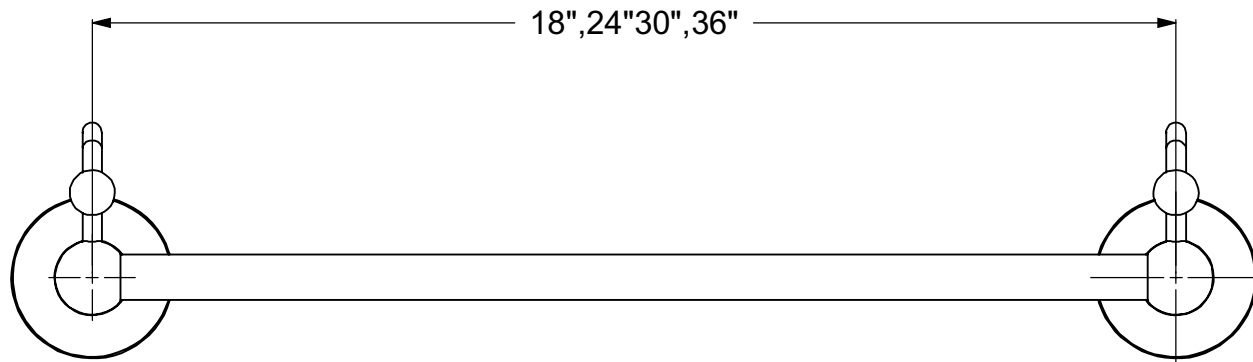

ITEM NO.	P/N	Description	QTY.
1	BPRD	BACKPLATE	2
2	SGTBPOST	POST	2
3	TU12-18,24,30,36	TUBE	1
4	BL34ST-1.25	LOCK	2
5	HKHK	PIPE	2
6	BL1T-34	END BALL	2

UNLESS OTHERWISE STATED	
.X	± .3mm
.XX	± .15mm
.XXX	± .008mm

COPYRIGHT © Allied Brass 2016

DRAWN	3/23/2017	I.M
CHECKED	3/23/2017	P.D
APPROVED	3/23/2017	R.A

MATERIAL:	BRASS
DESCRIPTION:	Shadwell Collection Towel Bar with Integrated Hooks

FINISH	TBD
QUANTITY	TBD
DRAWING No.	SL-41HK
SCALE	1:3
SHEET:	01
REV	0
A4	