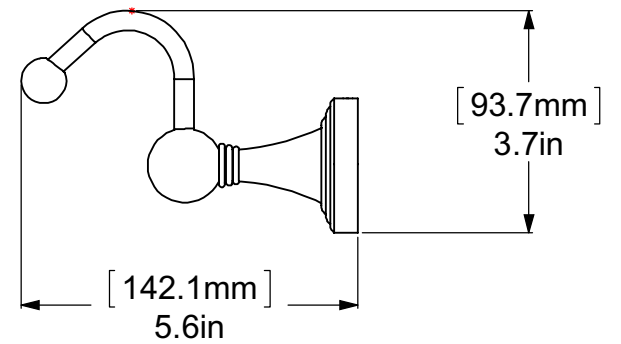

ITEM NO.	P/N	Description	QTY.
1	BPSG	BACKPLATE	2
2	SGTBPOST	POST	2
3	TU12-18,24,30,36	TUBE	1
4	BL34ST-1.25	LOCK	2
5	HKHK	PIPE	2
6	BL1T-34	END BALL	2

UNLESS OTHERWISE STATED	
.X	± .3mm
.XX	± .15mm
.XXX	± .008mm

COPYRIGHT © Allied Brass 2016

DRAWN	3/24/2017	I.M
CHECKED	3/24/2017	P.D
APPROVED	3/24/2017	R.A

MATERIAL: BRASS  
DESCRIPTION: Sag Harbor Collection Towel Bar with Integrated Hooks

FINISH	TBD
QUANTITY	TBD
DRAWING No.	REV
SG-41-HK	0
SCALE	SHEET: 01
1:3	A4