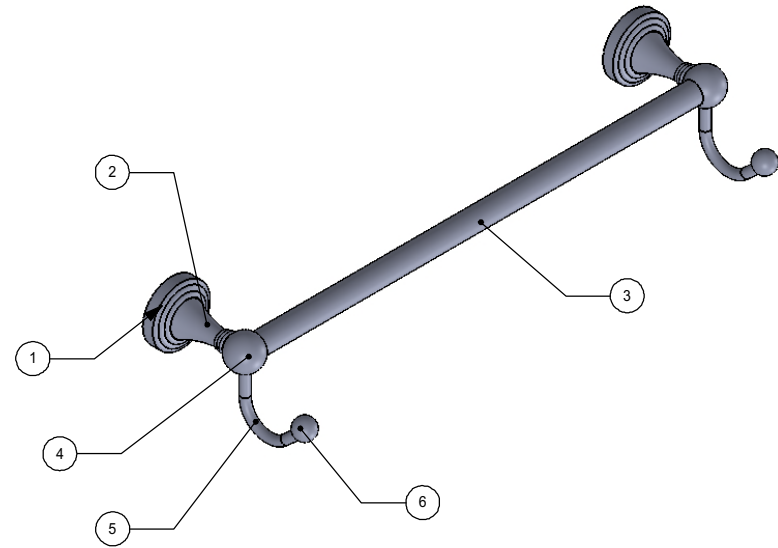

ITEM NO.	P/N	Description	QTY.
1	BPSG	BACKPLATE	2
2	SGTBPOST	POST	2
3	TU12-18,24,30,36	TUBE	1
4	BL34ST-1.25	LOCK	2
5	HKHK	PIPE	2
6	BL1T-34	END BALL	2

UNLESS OTHERWISE STATED	
.X	± .3mm
.XX	± .15mm
.XXX	± .008mm

COPYRIGHT © Allied Brass 2016

DRAWN	3/24/2017	I.M
CHECKED	3/24/2017	P.D
APPROVED	3/24/2017	R.A

MATERIAL: BRASS  
DESCRIPTION: Sag Harbor Collection Towel Bar with Integrated Hooks

FINISH	TBD
QUANTITY	TBD
DRAWING No.	REV
SG-41-HK	0
SCALE	SHEET: 01
1:3	A4