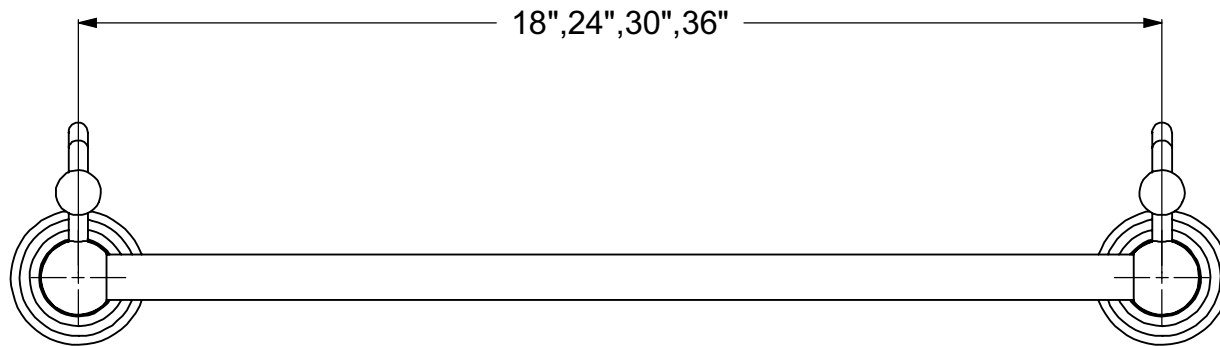

ITEM NO.	P/N	Description	QTY.
1	BPSG	BACKPLATE	2
2	SGTBPOST	POST	2
3	TU12-18,24,30,36	TUBE	1
4	BL34ST-1.25	LOCK	2
5	HKHK	PIPE	2
6	BL1T-34	END BALL	2

UNLESS OTHERWISE STATED	
.X	± .3mm
.XX	± .15mm
.XXX	± .008mm

COPYRIGHT © Allied Brass 2016

DRAWN	3/24/2017	I.M
CHECKED	3/24/2017	P.D
APPROVED	3/24/2017	R.A

MATERIAL: BRASS  
DESCRIPTION: Sag Harbor Collection Towel Bar with Integrated Hooks

FINISH	TBD
QUANTITY	TBD
DRAWING No.	REV
SG-41-HK	0
SCALE	SHEET: 01
1:3	A4