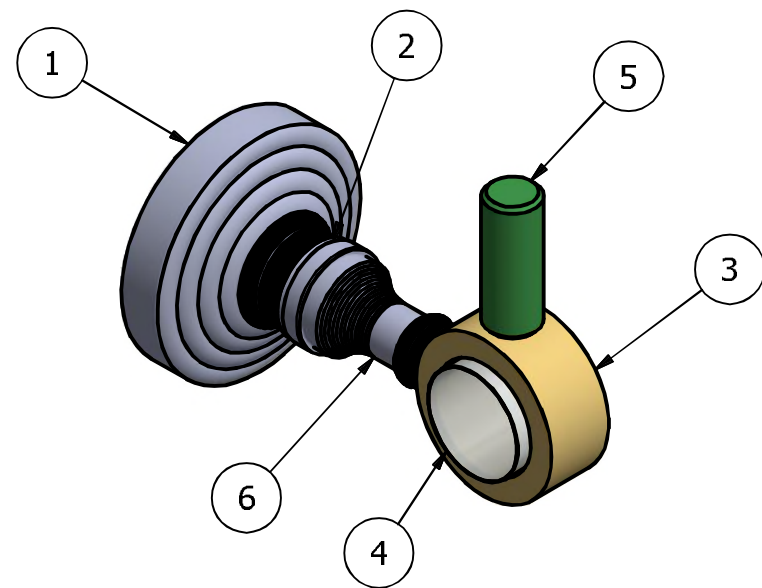

PARTS LIST

ITEM	QTY	PART NUMBER	DESCRIPTION
1	1	BPWV	BACKPLATE
2	1	NKSL-58	NECK
3	1	RGSM-D-1	RING W/ NEW SIZE HOLE
4	1	AC-HHUB	ACRYLIC HUB
5	1	FR-PEG	PEG
6	1	NKSL-1.25	NECK

APPROVED FOR PRODUCTION

By: RICHARD PAUL
Date: 10-15-18

UNLESS OTHERWISE SPECIFIED

.X	± .3mm
.XX	± .15mm
.XXX	± .008mm

UNIT IS IN MM.

THIRD ANGLE PROJECTION

DRAWN	10-15-18	IM	MATERIAL:	BRASS	FINISH	TBD
CHECKED	10-15-18	P.D.	DESCRIPTION:		QTY	TBD
APPROVED	10-15-18	R.A.	Pacific Grove Collection Robe Hook		DRAWING NO.	
					PG-20	
					0	
					SCALE 1.5:1 SHEET: 1 OF 1	