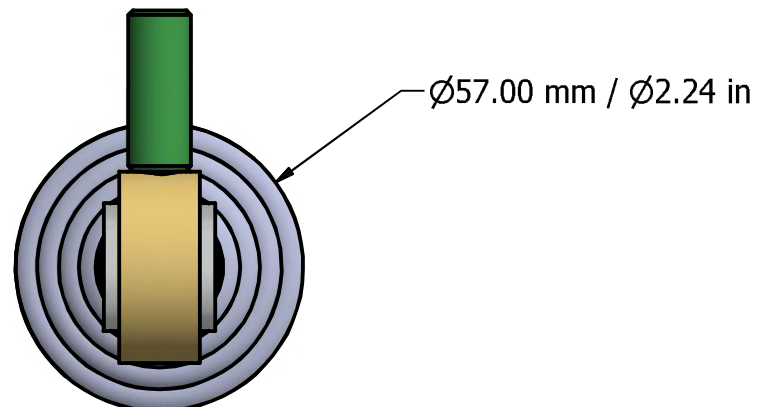

PARTS LIST

ITEM	QTY	PART NUMBER	DESCRIPTION
1	1	BPWV	BACKPLATE
2	1	NKSL-58	NECK
3	1	RGSM-D-1	RING W/ NEW SIZE HOLE
4	1	AC-HHUB	ACRYLIC HUB
5	1	FR-PEG	PEG
6	1	NKSL-1.25	NECK

APPROVED FOR PRODUCTION

By: RICHARD PAUL
Date: 10-15-18

UNLESS OTHERWISE SPECIFIED

.X	± .3mm
.XX	± .15mm
.XXX	± .008mm

UNIT IS IN MM.

THIRD ANGLE PROJECTION

DRAWN	10-15-18	IM	MATERIAL:	BRASS	FINISH	TBD
CHECKED	10-15-18	P.D.	DESCRIPTION:		QTY	TBD
APPROVED	10-15-18	R.A.	Pacific Grove Collection Robe Hook		DRAWING NO.	
					PG-20	
					0	
					SCALE 1.5:1 SHEET: 1 OF 1	