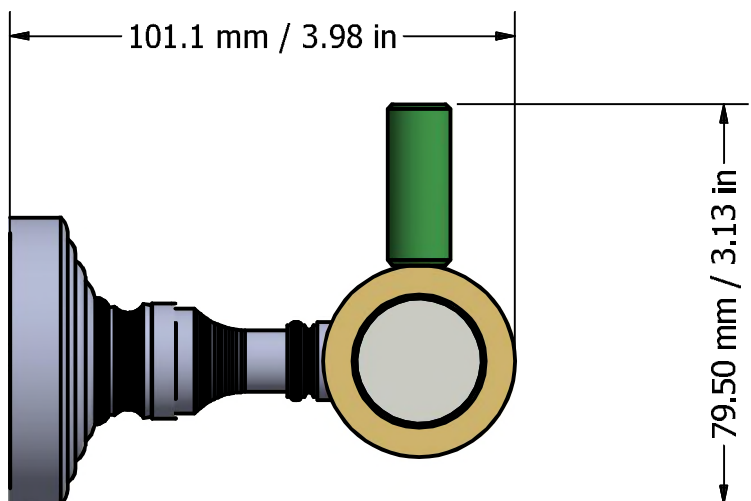

PARTS LIST

ITEM	QTY	PART NUMBER	DESCRIPTION
1	1	BPWV	BACKPLATE
2	1	NKSL-58	NECK
3	1	RGSM-D-1	RING W/ NEW SIZE HOLE
4	1	AC-HHUB	ACRYLIC HUB
5	1	FR-PEG	PEG
6	1	NKSL-1.25	NECK

APPROVED FOR PRODUCTION

By: RICHARD PAUL
Date: 10-15-18

UNLESS OTHERWISE SPECIFIED

.X	± .3mm
.XX	± .15mm
.XXX	± .008mm

UNIT IS IN MM.

THIRD ANGLE PROJECTION

DRAWN	10-15-18	IM	MATERIAL:	BRASS	FINISH	TBD
CHECKED	10-15-18	P.D.	DESCRIPTION:		QTY	TBD
APPROVED	10-15-18	R.A.	Pacific Grove Collection Robe Hook		DRAWING NO.	
					PG-20	
					0	
					SCALE 1.5:1 SHEET: 1 OF 1	