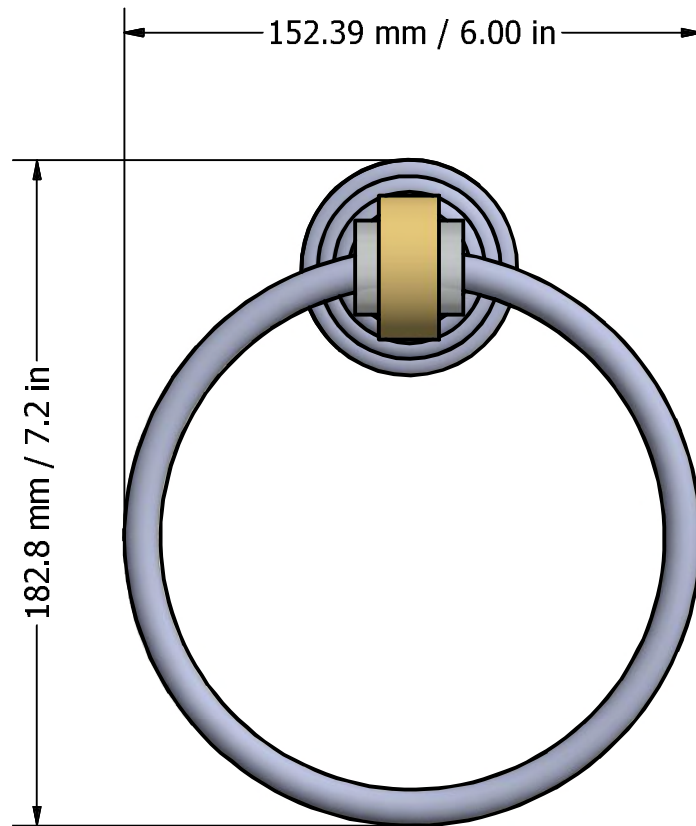

PARTS LIST

ITEM	QTY	PART NUMBER	DESCRIPTION
1	1	BPWV	BACKPLATE
2	1	NKSL-58	LOWER NECK
3	1	NKSL-1.25	NECK
4	1	AC-TRHUB	ACRYLIC HUB
5	1	TRMT-6	TOWEL RING
6	1	RGSMT-1	RING WITH NEW SIZE HOLE

APPROVED FOR PRODUCTION

By: RICHARD PAUL
Date: 10-17-18

UNLESS OTHERWISE SPECIFIED	
.X	± .3mm
.XX	± .15mm
.XXX	± .008mm

UNIT IS IN MM.

DRAWN	10-17-18	IM	MATERIAL:	BRASS	FINISH	TBD	
CHECKED	10-17-18	P.D.	DESCRIPTION:	QTY			TBD
APPROVED	10-17-18	R.A.	Pacific Grove Collection Towel Ring	DRAWING NO. PG-16		REV 0	
THIRD ANGLE PROJECTION			SCALE		1.5:1	SHEET: 1 OF 1	