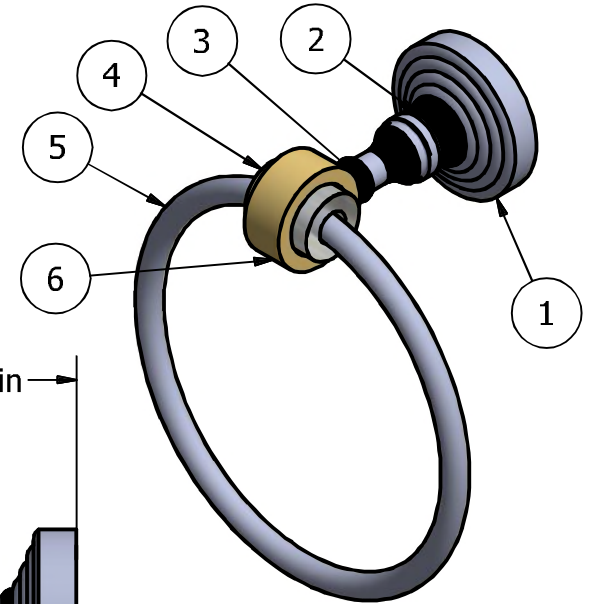

PARTS LIST

ITEM	QTY	PART NUMBER	DESCRIPTION
1	1	BPWV	BACKPLATE
2	1	NKSL-58	LOWER NECK
3	1	NKSL-1.25	NECK
4	1	AC-TRHUB	ACRYLIC HUB
5	1	TRMT-6	TOWEL RING
6	1	RGSMT-1	RING WITH NEW SIZE HOLE

APPROVED FOR PRODUCTION

By: RICHARD PAUL
Date: 10-17-18

UNLESS OTHERWISE SPECIFIED	
.X	± .3mm
.XX	± .15mm
.XXX	± .008mm

UNIT IS IN MM.

DRAWN	10-17-18	IM	MATERIAL:	BRASS	FINISH	TBD	
CHECKED	10-17-18	P.D.	DESCRIPTION:	QTY			TBD
APPROVED	10-17-18	R.A.	Pacific Grove Collection Towel Ring	DRAWING NO. PG-16		REV 0	
THIRD ANGLE PROJECTION			SCALE		1.5:1	SHEET: 1 OF 1	