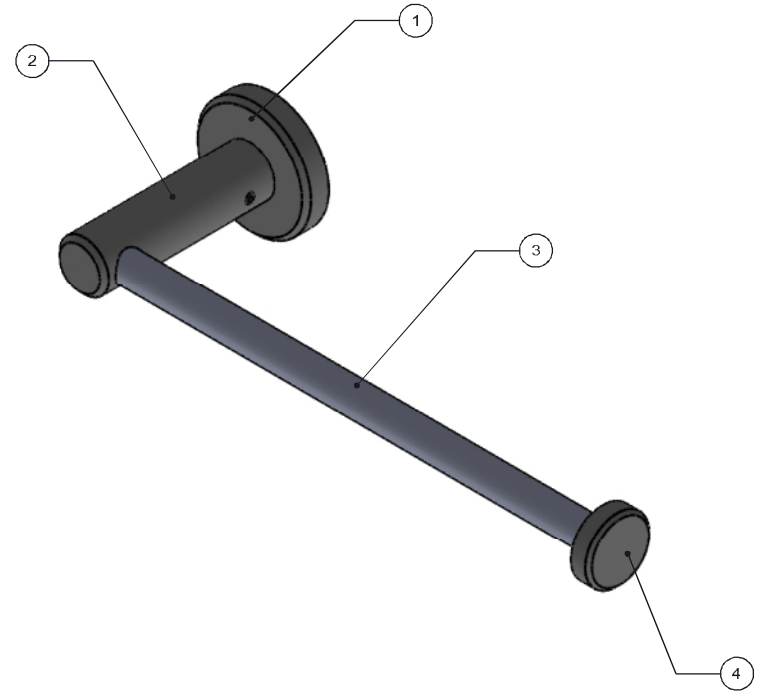

ITEM #	PART NO.	DESCRIPTION	QTY
1	BPEC	BACKPLATE	1
2	TBEC-3	TOWEL BAR POST	1
3	TU12-9	TUBE	1
4	CARD-MB	MALIBU CAP	1

UNLESS OTHERWISE STATED	
.X	±.3mm
.XX	±.15mm
.XXX	±.008mm

COPYRIGHT © Allied Brass 2022

THIRD ANGLE PROJECTION

DRAWN	9/29/2022	I.M
CHECKED	9/29/2022	R.P
APPROVED	9/29/2022	R.A

MATERIAL: BRASS

DESCRIPTION: Malibu Collection Guest Towel Holder

FINISH	TBD
QUANTITY	TBD
DRAWING No.	REV
MB-HTB-1	0
SCALE	SHEET: 01
1:2	A4