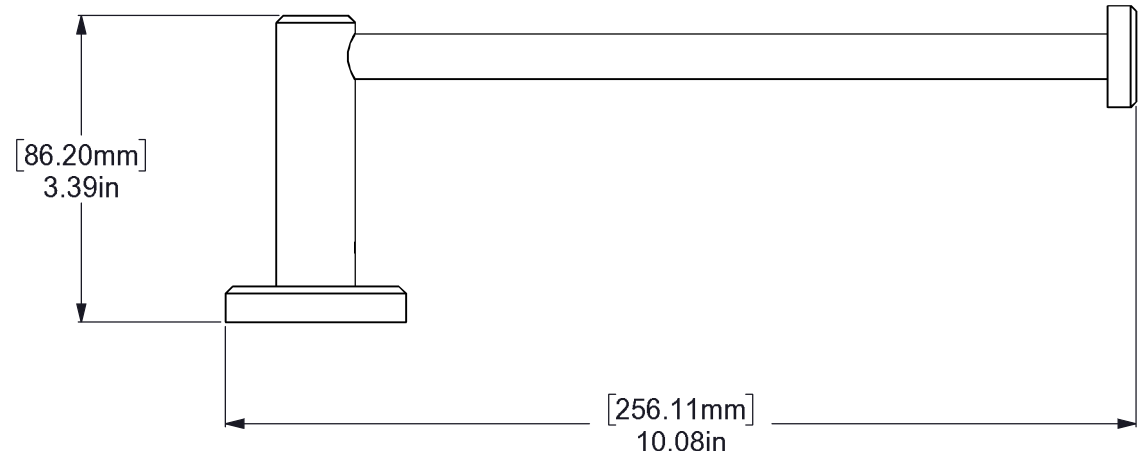

ITEM #	PART NO.	DESCRIPTION	QTY
1	BPEC	BACKPLATE	1
2	TBEC-3	TOWEL BAR POST	1
3	TU12-9	TUBE	1
4	CARD-MB	MALIBU CAP	1

UNLESS OTHERWISE STATED	
.X	±.3mm
.XX	±.15mm
.XXX	±.008mm

COPYRIGHT © Allied Brass 2022

THIRD ANGLE PROJECTION

DRAWN	9/29/2022	I.M
CHECKED	9/29/2022	R.P
APPROVED	9/29/2022	R.A

MATERIAL: BRASS

DESCRIPTION: Malibu Collection Guest Towel Holder

FINISH	TBD
QUANTITY	TBD
DRAWING No.	REV
MB-HTB-1	0
SCALE	SHEET: 01
1:2	A4