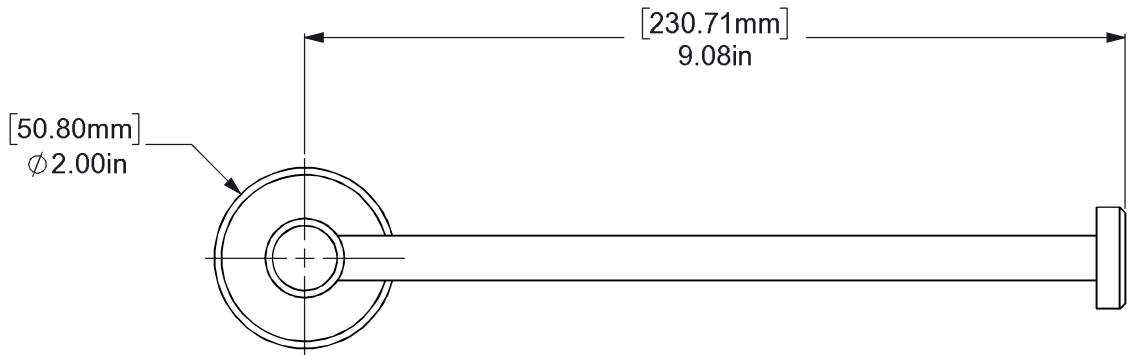

ITEM #	PART NO.	DESCRIPTION	QTY
1	BPEC	BACKPLATE	1
2	TBEC-3	TOWEL BAR POST	1
3	TU12-9	TUBE	1
4	CARD-MB	MALIBU CAP	1

UNLESS OTHERWISE STATED	
.X	±.3mm
.XX	±.15mm
.XXX	±.008mm

COPYRIGHT © Allied Brass 2022

THIRD ANGLE PROJECTION

DRAWN	9/29/2022	I.M
CHECKED	9/29/2022	R.P
APPROVED	9/29/2022	R.A

MATERIAL: BRASS

DESCRIPTION: Malibu Collection Guest Towel Holder

FINISH	TBD
QUANTITY	TBD
DRAWING No.	REV
MB-HTB-1	0
SCALE	SHEET: 01
1:2	A4