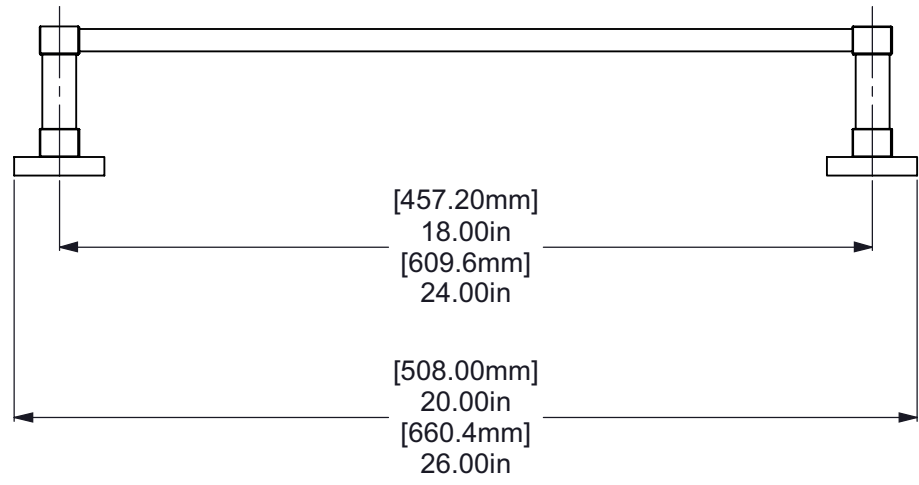

ITEM #	PART NO.	DESCRIPTION	QTY
1	BPSQ-2	BACKPLATE	2
2	HBART-78	THRU TAP ARGO HUB	2
3	TU34-1.75	TUBE	2
4	HBAR2T-78	2 TAP ARGO HUB	2
5	TU12-17.2,23.2	TUBE	1

UNLESS OTHERWISE STATED	
.X	±.3mm
.XX	±.15mm
.XXX	±.008mm

COPYRIGHT © Allied Brass 2022

THIRD ANGLE PROJECTION

DRAWN	10/14/2022	I.M
CHECKED	10/14/2022	R.P
APPROVED	10/14/2022	R.A

MATERIAL: BRASS

DESCRIPTION: Argo Collection Towel Bar

FINISH	TBD
QUANTITY	TBD
DRAWING No.	AR-41
SCALE	1:4
SHEET: 01	A4