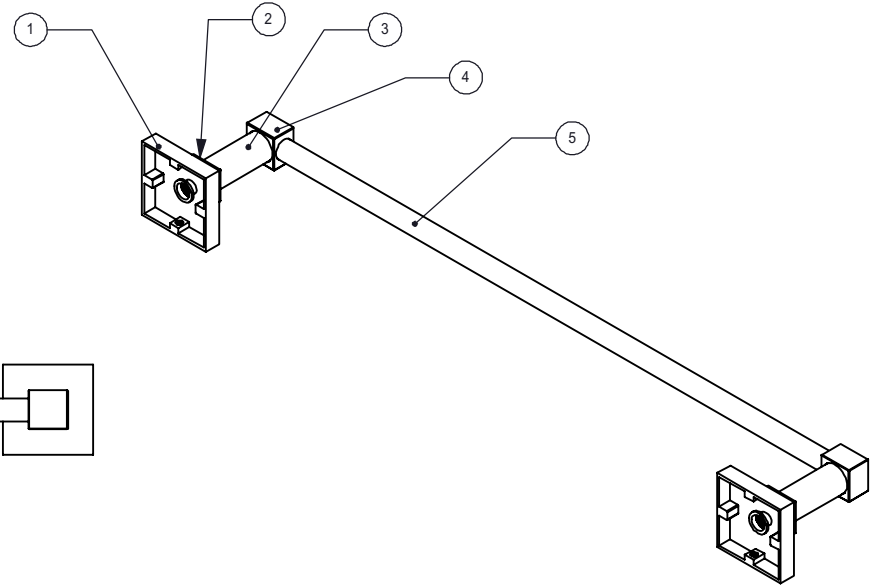

ITEM #	PART NO.	DESCRIPTION	QTY
1	BPSQ-2	BACKPLATE	2
2	HBART-78	THRU TAP ARGO HUB	2
3	TU34-1.75	TUBE	2
4	HBAR2T-78	2 TAP ARGO HUB	2
5	TU12-17.2,23.2	TUBE	1

UNLESS OTHERWISE STATED	
.X	±.3mm
.XX	±.15mm
.XXX	±.008mm

COPYRIGHT © Allied Brass 2022

THIRD ANGLE PROJECTION

DRAWN	10/14/2022	I.M
CHECKED	10/14/2022	R.P
APPROVED	10/14/2022	R.A

MATERIAL: BRASS

DESCRIPTION: Argo Collection Towel Bar

FINISH	TBD
QUANTITY	TBD
DRAWING No.	AR-41
SCALE	1:4
SHEET: 01	A4