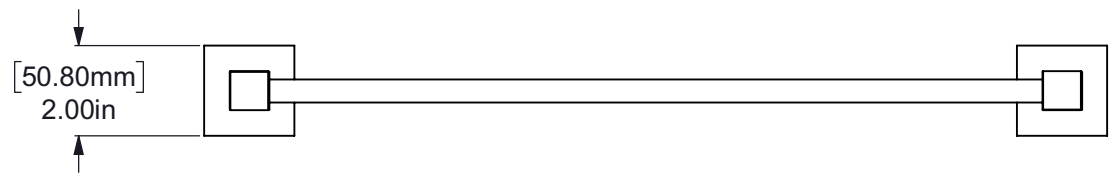

ITEM #	PART NO.	DESCRIPTION	QTY
1	BPSQ-2	BACKPLATE	2
2	HBART-78	THRU TAP ARGO HUB	2
3	TU34-1.75	TUBE	2
4	HBAR2T-78	2 TAP ARGO HUB	2
5	TU12-17.2,23.2	TUBE	1

UNLESS OTHERWISE STATED	
.X	±.3mm
.XX	±.15mm
.XXX	±.008mm

COPYRIGHT © Allied Brass 2022

THIRD ANGLE PROJECTION

DRAWN	10/14/2022	I.M
CHECKED	10/14/2022	R.P
APPROVED	10/14/2022	R.A

MATERIAL: BRASS

DESCRIPTION: Argo Collection Towel Bar

FINISH	TBD
QUANTITY	TBD
DRAWING No.	AR-41
SCALE	1:4
SHEET: 01	A4