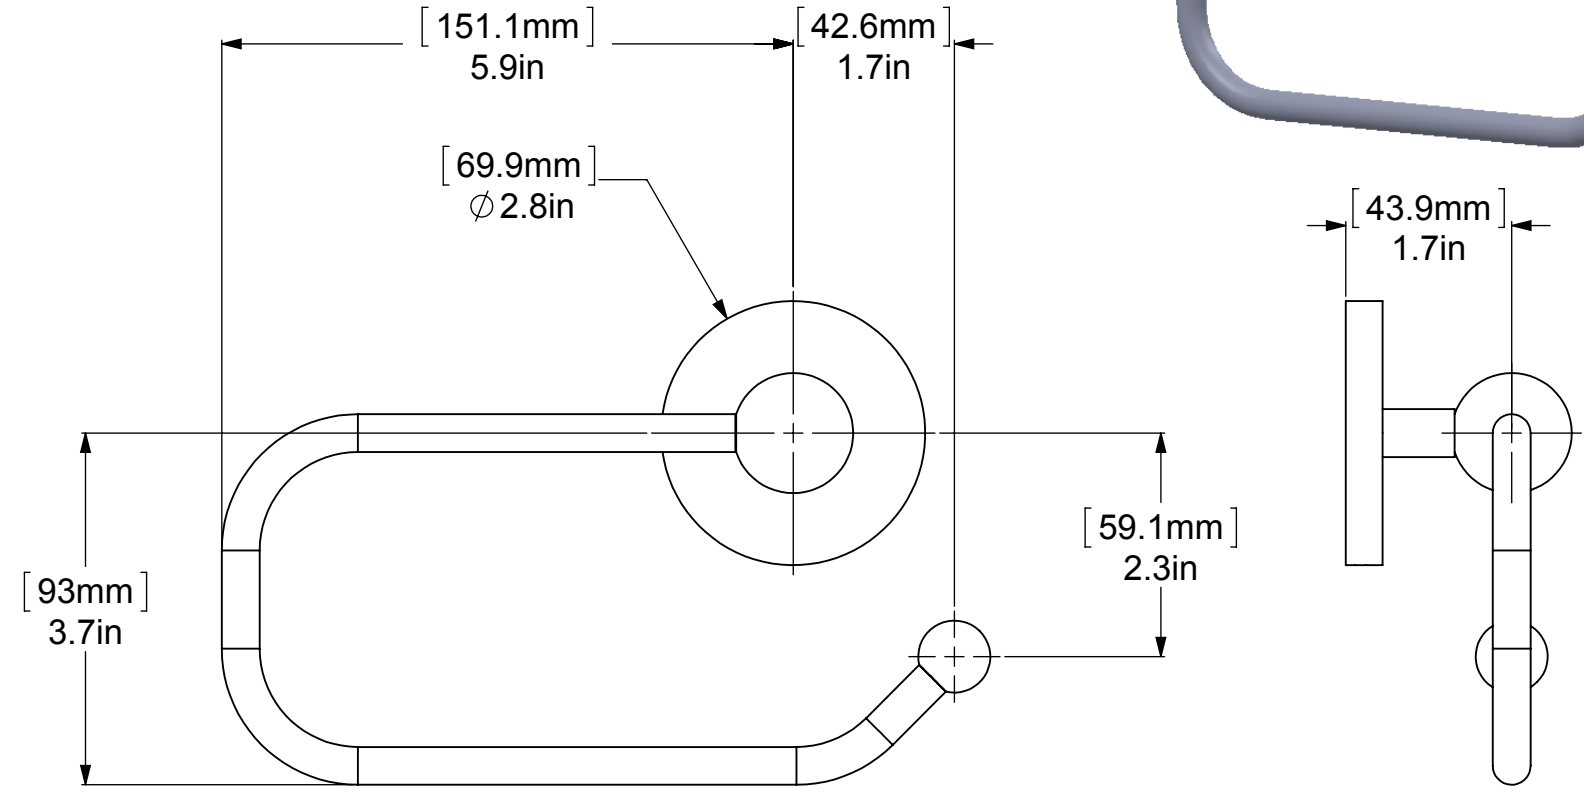

ITEM NO.	PART NUMBER	DESCRIPTION	QTY.
1	BPRD	Base	1
2	BL2TD-1.25	RING SUPPORT	1
3	TU12-.75	MAIN TUBE	1
4	HKETS-38	Tube	1
5	BL1T-34	End Ball	1

∴kitchensource.com
 ☎ 1.800.667.8721

CONFIDENTIALITY/LIMITED LIABILITY STATEMENT
 This document (and any files attached to it) is confidential and intended only for the person or entity to which it is delivered. If you are not the intended recipient, then you have received this document by mistake and any use, dissemination, forwarding, printing or copying of this document and its file attachments is prohibited. Please notify ALLIED BRASS INC. immediately either by telephone or by email, delete the misdirected document from your system and destroy any copies you have made of it. We do not accept any liability for any loss or damage which may arise from your receipt of this document.