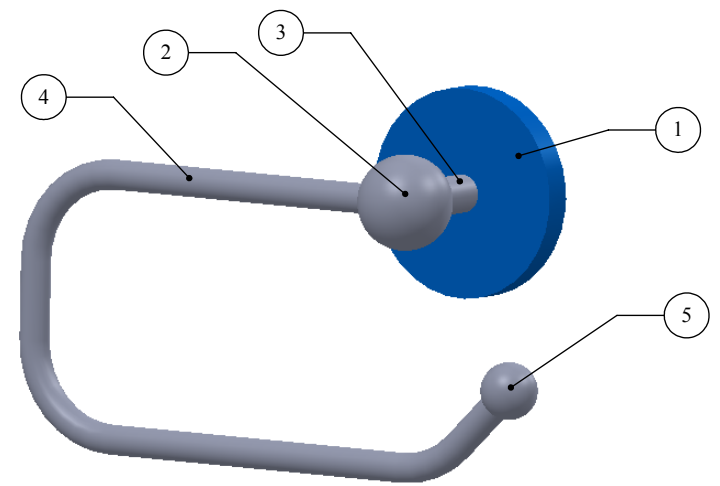

ITEM NO.	PART NUMBER	DESCRIPTION	QTY.
1	BPRD	Base	1
2	BL2TD-1.25	RING SUPPORT	1
3	TU12-.75	MAIN TUBE	1
4	HKETS-38	Tube	1
5	BL1T-34	End Ball	1

∴kitchensource.com
 ☎ 1.800.667.8721

CONFIDENTIALITY/LIMITED LIABILITY STATEMENT
 This document (and any files attached to it) is confidential and intended only for the person or entity to which it is delivered. If you are not the intended recipient, then you have received this document by mistake and any use, dissemination, forwarding, printing or copying of this document and its file attachments is prohibited. Please notify ALLIED BRASS INC. immediately either by telephone or by email, delete the misdirected document from your system and destroy any copies you have made of it. We do not accept any liability for any loss or damage which may arise from your receipt of this document.