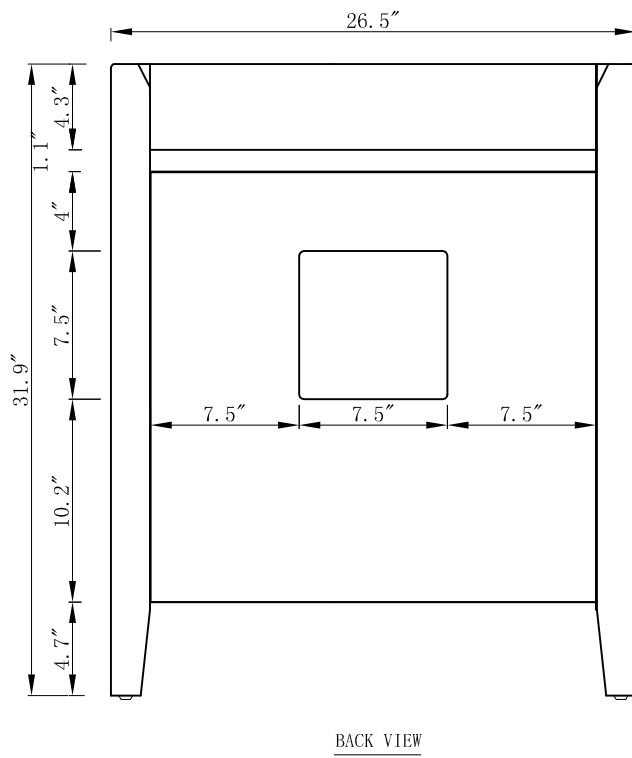

A 28 Black Vanity

A 28 Black Vanity