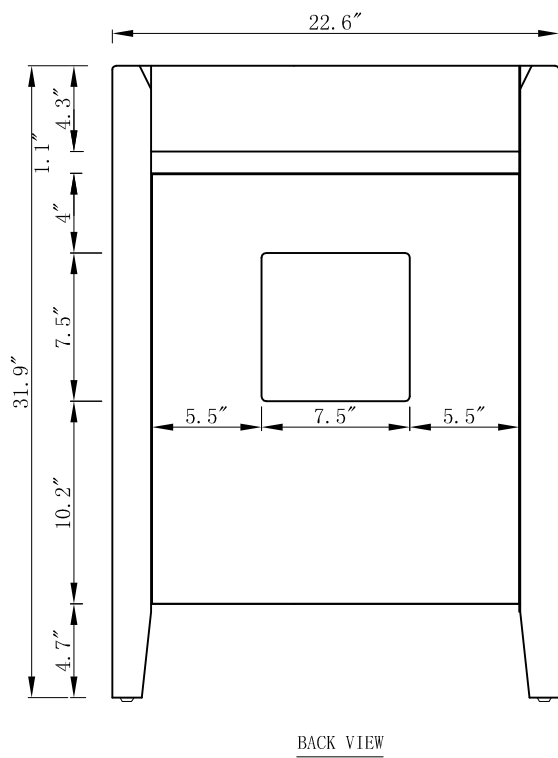

A 24 Black Vanity

A 24 Black Vanity