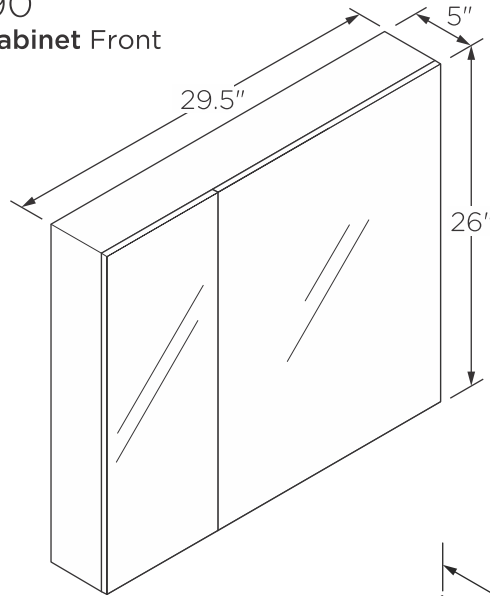

FVN9436-L
SENZA
 INSTALLATION GUIDE

kitchensource.com
 1.800.667.8721

FVN9436-L
Vanity Front

FMC8090
Medicine Cabinet Front

FVS9336WH
Counter Top Front

FCB9436-L
Cabinet Front

FCB9436-L
Cabinet Back

NOTE: All dimensions & specifications are approximate and subject to change without notice.