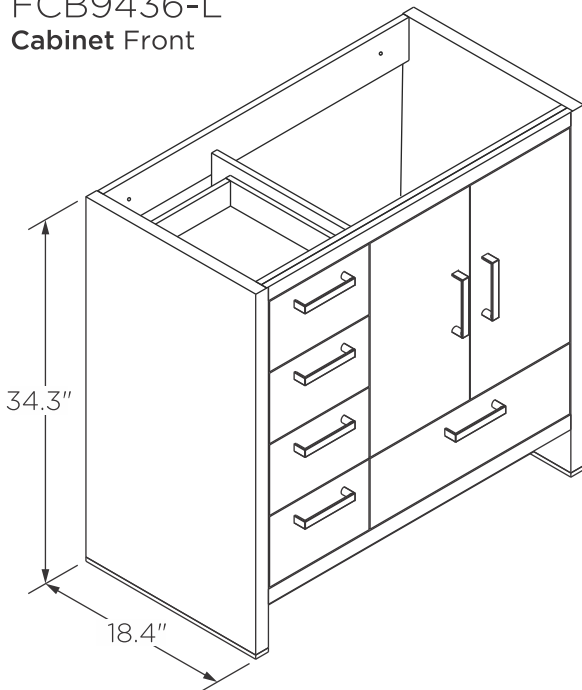

FVN9436-L
SENZA
 INSTALLATION GUIDE

kitchensource.com
 1.800.667.8721

FVN9436-L
Vanity Front

FMC8090
Medicine Cabinet Front

FVS9336WH
Counter Top Front

FCB9436-L
Cabinet Front

FCB9436-L
Cabinet Back

NOTE: All dimensions & specifications are approximate and subject to change without notice.