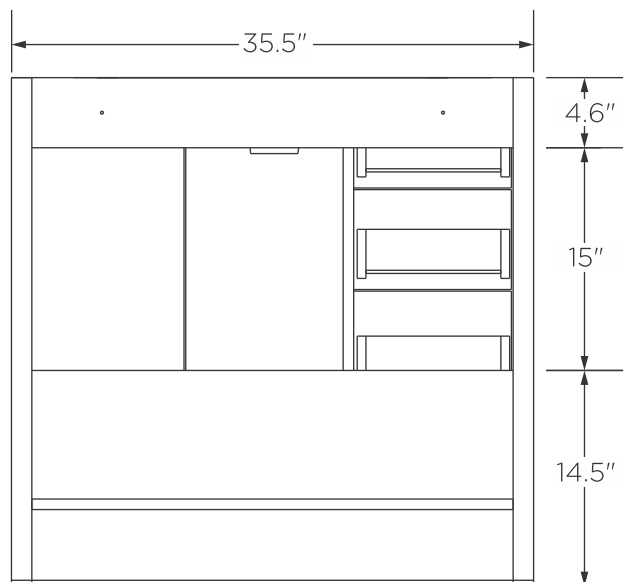

FVN9436-L
SENZA
 INSTALLATION GUIDE

kitchensource.com
 1.800.667.8721

FVN9436-L
Vanity Front

FMC8090
Medicine Cabinet Front

FVS9336WH
Counter Top Front

FCB9436-L
Cabinet Front

FCB9436-L
Cabinet Back

NOTE: All dimensions & specifications are approximate and subject to change without notice.