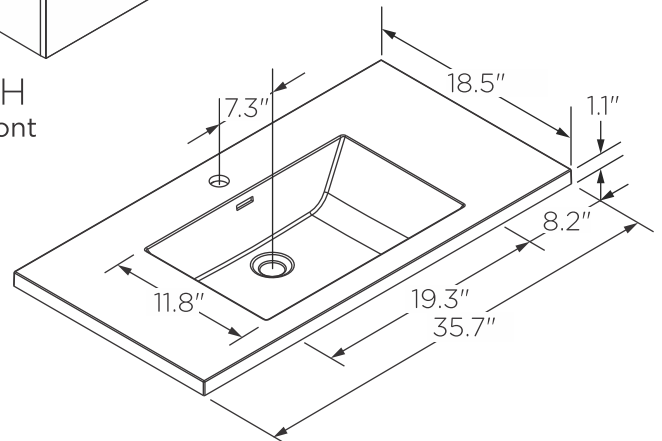

FVN9436-L
SENZA
 INSTALLATION GUIDE

kitchensource.com
 1.800.667.8721

FVN9436-L
Vanity Front

FMC8090
Medicine Cabinet Front

FVS9336WH
Counter Top Front

FCB9436-L
Cabinet Front

FCB9436-L
Cabinet Back

NOTE: All dimensions & specifications are approximate and subject to change without notice.