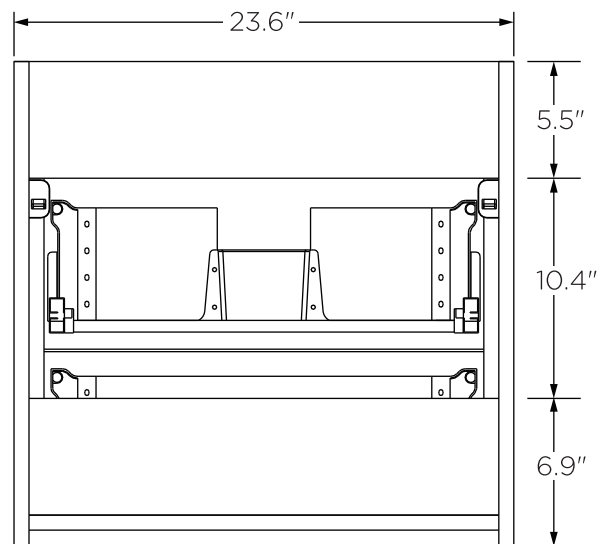

FVN9224
SENZA
INSTALLATION GUIDE

kitchensource.com
1.800.667.8721

FVN9224
Vanity Front

FMC8058
Medicine Cabinet Front

FVS9224WH
Counter Top Front

FCB9224
Cabinet Front

FCB9224
Cabinet Back

NOTE: All dimensions & specifications are approximate and subject to change without notice.