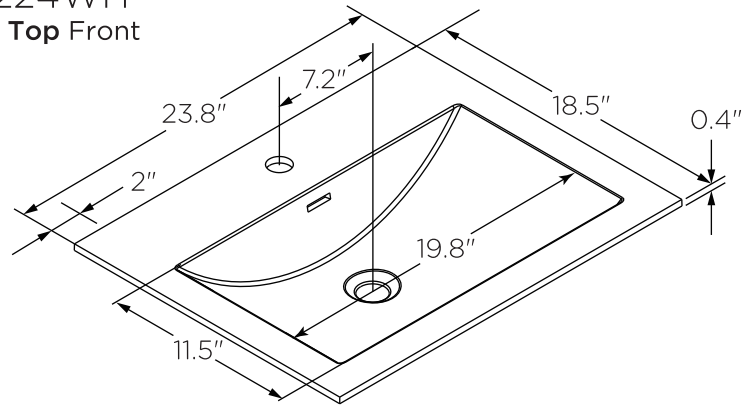

FVN9224
SENZA
INSTALLATION GUIDE

kitchensource.com
1.800.667.8721

FVN9224
Vanity Front

FMC8058
Medicine Cabinet Front

FVS9224WH
Counter Top Front

FCB9224
Cabinet Front

FCB9224
Cabinet Back

NOTE: All dimensions & specifications are approximate and subject to change without notice.