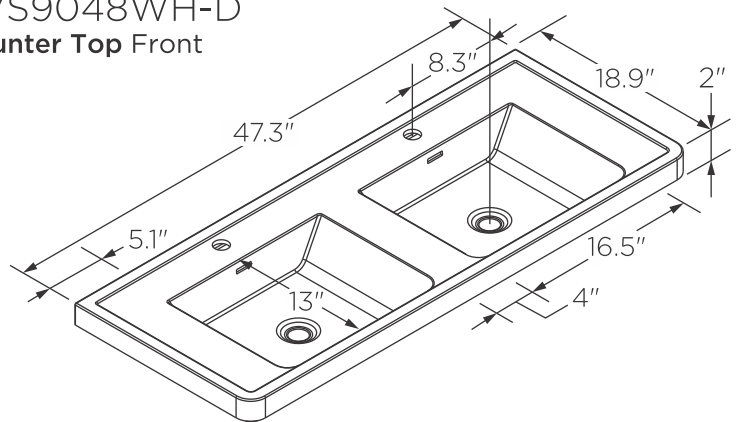

FVN9148-D
SENZA
INSTALLATION GUIDE

∴kitchensource.com
1.800.667.8721

FVN9148-D
Vanity Front

FMC8010
Medicine Cabinet Front

FVS9048WH-D
Counter Top Front

FCB9148-D
Cabinet Front

FCB9148-D
Cabinet Back

NOTE: All dimensions & specifications are approximate and subject to change without notice.