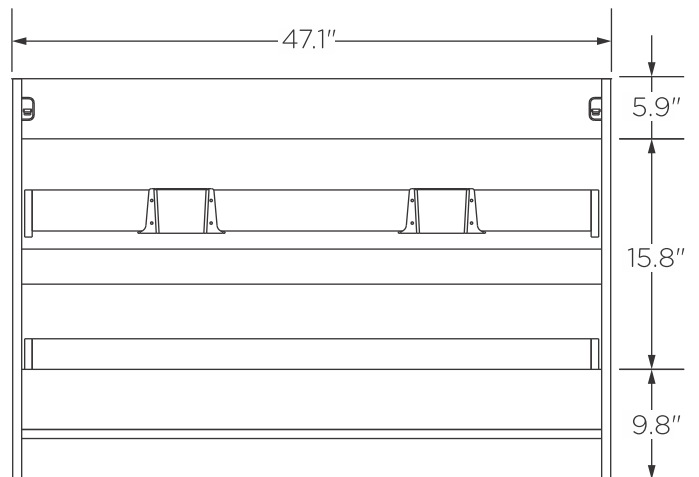

FVN9148-D
SENZA
INSTALLATION GUIDE

∴kitchensource.com
1.800.667.8721

FVN9148-D
Vanity Front

FMC8010
Medicine Cabinet Front

FVS9048WH-D
Counter Top Front

FCB9148-D
Cabinet Front

FCB9148-D
Cabinet Back

NOTE: All dimensions & specifications are approximate and subject to change without notice.