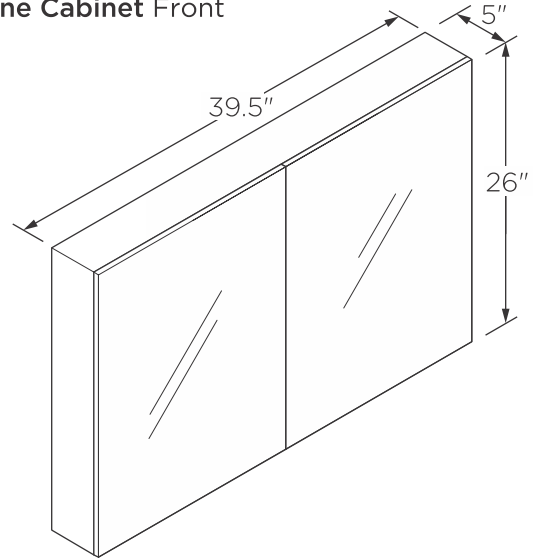

FVN9148-D
SENZA
INSTALLATION GUIDE

∴kitchensource.com
1.800.667.8721

FVN9148-D
Vanity Front

FMC8010
Medicine Cabinet Front

FVS9048WH-D
Counter Top Front

FCB9148-D
Cabinet Front

FCB9148-D
Cabinet Back

NOTE: All dimensions & specifications are approximate and subject to change without notice.