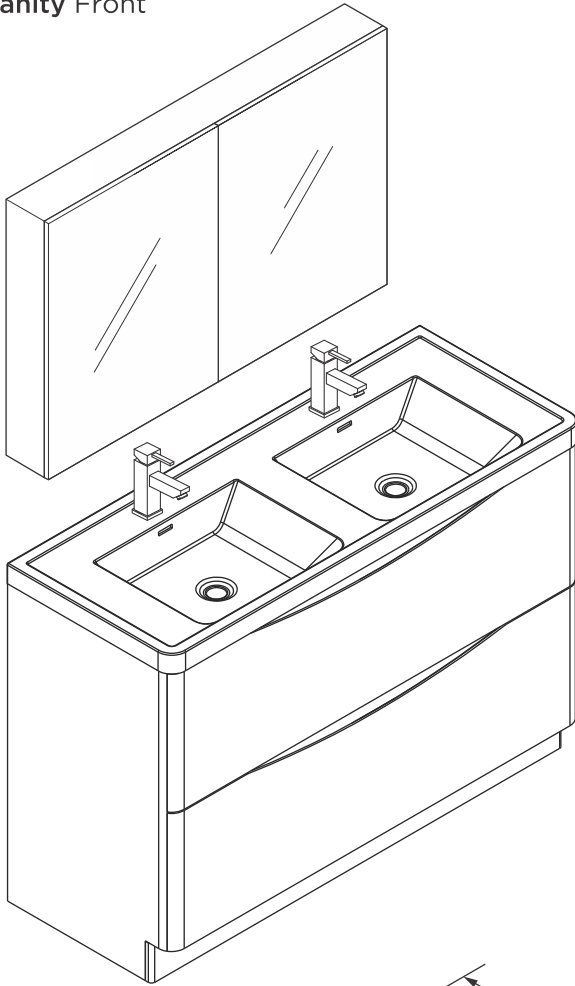

FVN9148-D
SENZA
INSTALLATION GUIDE

∴kitchensource.com
1.800.667.8721

FVN9148-D
Vanity Front

FMC8010
Medicine Cabinet Front

FVS9048WH-D
Counter Top Front

FCB9148-D
Cabinet Front

FCB9148-D
Cabinet Back

NOTE: All dimensions & specifications are approximate and subject to change without notice.