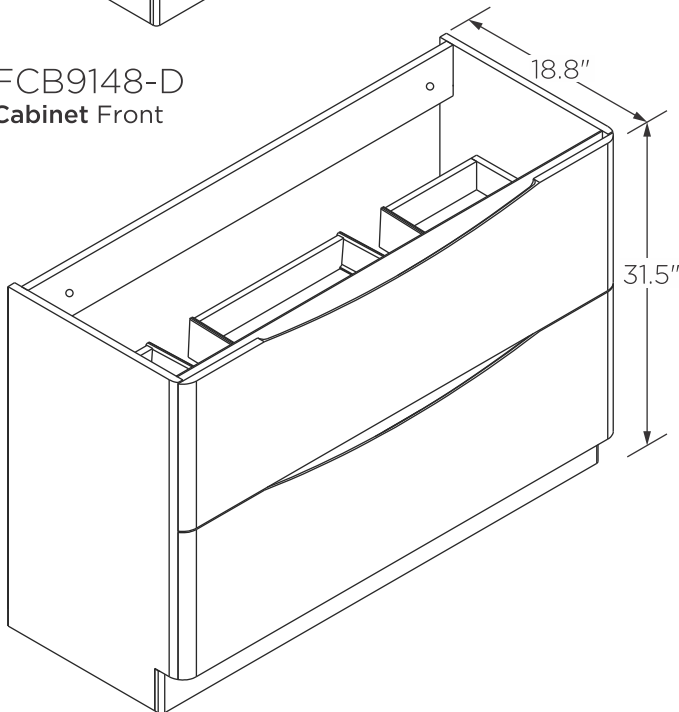

FVN9148-D
SENZA
INSTALLATION GUIDE

∴kitchensource.com
1.800.667.8721

FVN9148-D
Vanity Front

FMC8010
Medicine Cabinet Front

FVS9048WH-D
Counter Top Front

FCB9148-D
Cabinet Front

FCB9148-D
Cabinet Back

NOTE: All dimensions & specifications are approximate and subject to change without notice.