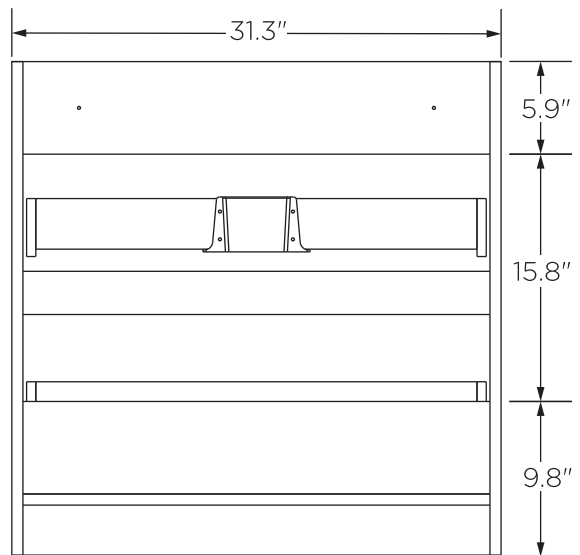

FVN9132
Vanity Front

FMC8090
Medicine Cabinet Front

FVS9032WH
Counter Top Front

FCB9132
Cabinet Front

FCB9132
Cabinet Back

NOTE: All dimensions & specifications are approximate and subject to change without notice.