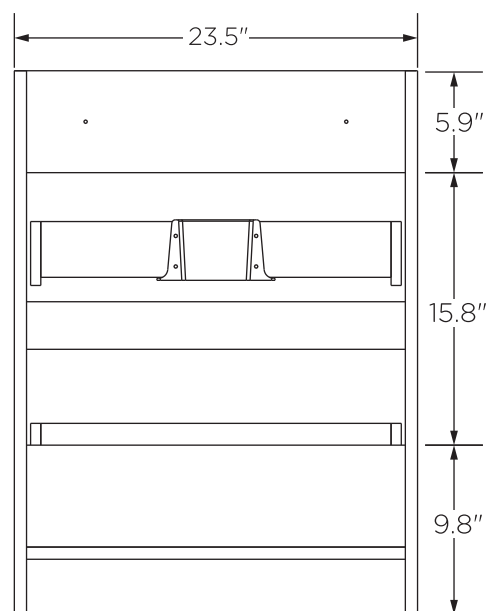

FVN9124
SENZA
INSTALLATION GUIDE

kitchensource.com
1.800.667.8721

FVN9124
Vanity Front

FMC8058
Medicine Cabinet Front

FVS9024WH
Counter Top Front

FCB9124
Cabinet Front

NOTE: All dimensions & specifications are approximate and subject to change without notice.