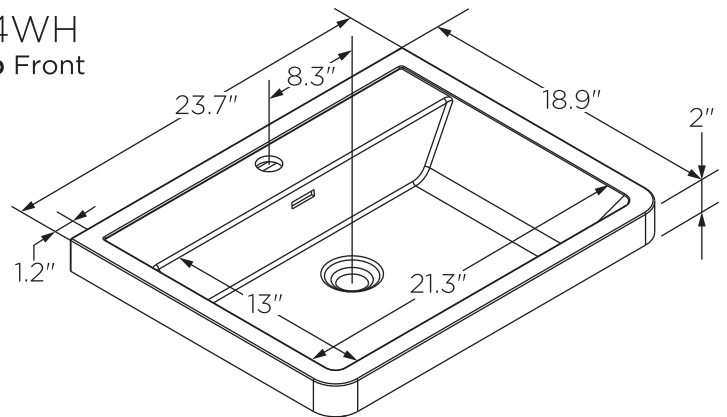

FVN9124
SENZA
INSTALLATION GUIDE

kitchensource.com
1.800.667.8721

FVN9124
Vanity Front

FMC8058
Medicine Cabinet Front

FVS9024WH
Counter Top Front

FCB9124
Cabinet Front

NOTE: All dimensions & specifications are approximate and subject to change without notice.