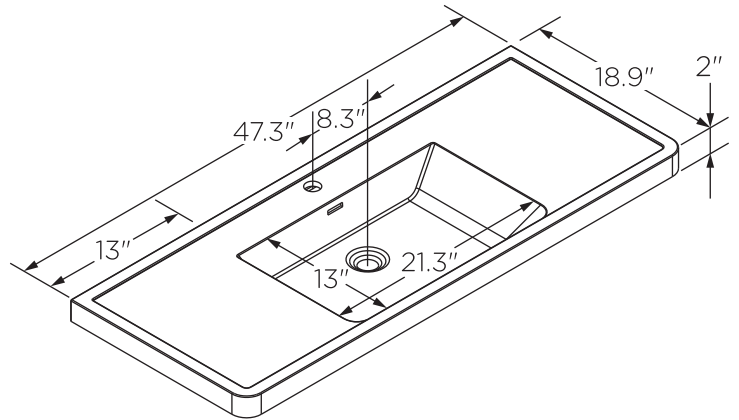

FVN9048
SENZA
INSTALLATION GUIDE

kitchensource.com
1.800.667.8721

FVN9048
Vanity Front

FMC8010
Medicine Cabinet Front

FVS9048WH
Counter Top Front

FCB9048
Cabinet Front

FCB9048
Cabinet Back

NOTE: All dimensions & specifications are approximate and subject to change without notice.