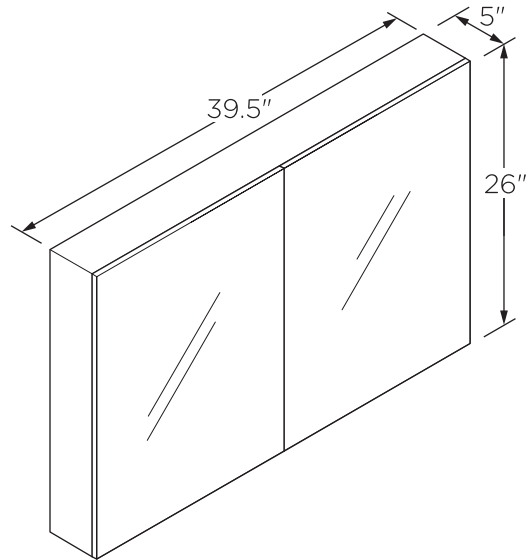

FVN9048
SENZA
INSTALLATION GUIDE

kitchensource.com
1.800.667.8721

FVN9048
Vanity Front

FMC8010
Medicine Cabinet Front

FVS9048WH
Counter Top Front

FCB9048
Cabinet Front

FCB9048
Cabinet Back

NOTE: All dimensions & specifications are approximate and subject to change without notice.