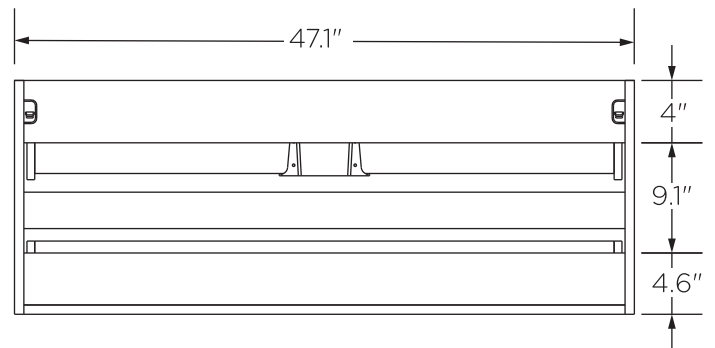

FVN9048
SENZA
INSTALLATION GUIDE

kitchensource.com
1.800.667.8721

FVN9048
Vanity Front

FMC8010
Medicine Cabinet Front

FVS9048WH
Counter Top Front

FCB9048
Cabinet Front

FCB9048
Cabinet Back

NOTE: All dimensions & specifications are approximate and subject to change without notice.