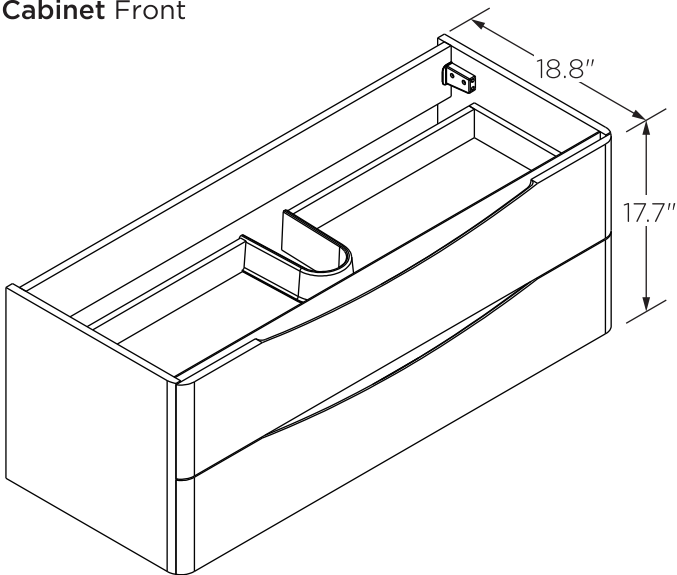

FVN9048
SENZA
INSTALLATION GUIDE

kitchensource.com
1.800.667.8721

FVN9048
Vanity Front

FMC8010
Medicine Cabinet Front

FVS9048WH
Counter Top Front

FCB9048
Cabinet Front

FCB9048
Cabinet Back

NOTE: All dimensions & specifications are approximate and subject to change without notice.