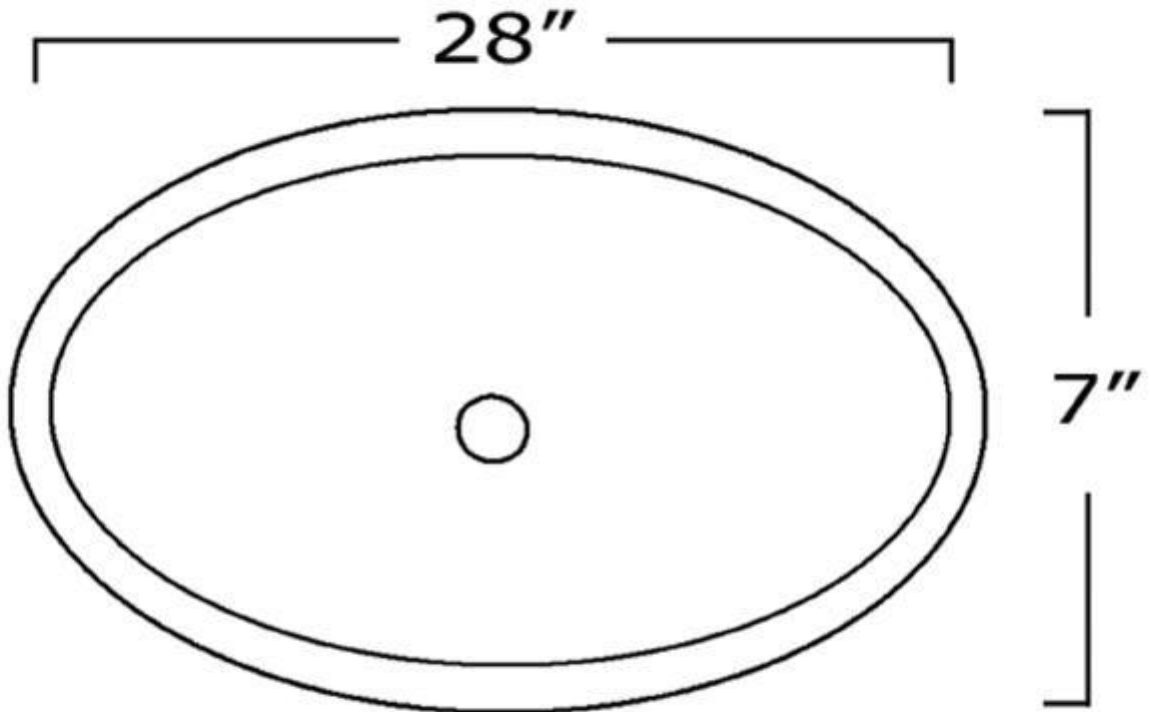

WHITEHAUS®
COLLECTION
A Collection of Fine Products

an *SefaCo.* Store
1-877-275-9111

WHNVE218

LIVE WITH STYLE!