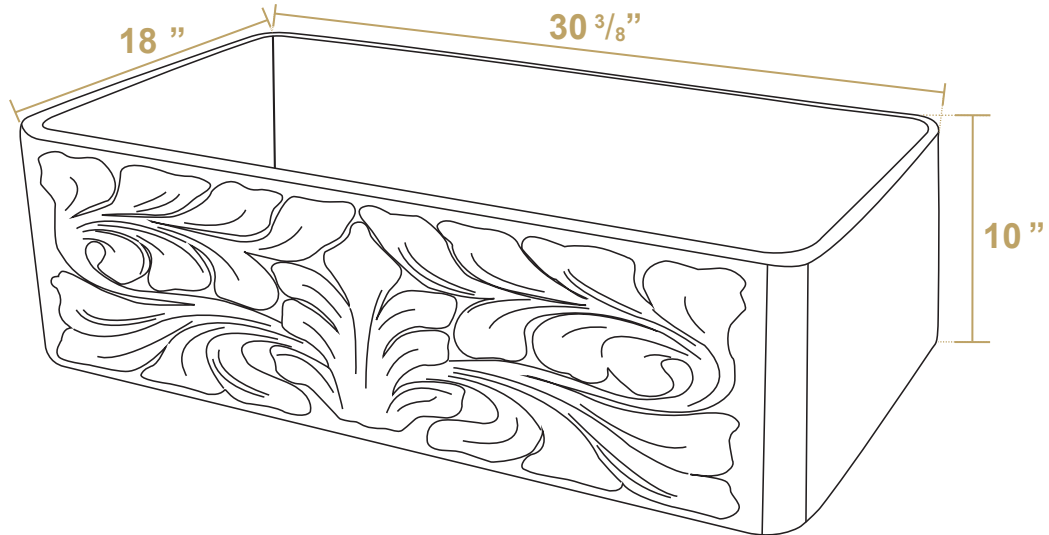

Whitehaus®

**WHFLGO3018**

Side A

Side B

**Overall Dimensions**

**30 <sup>3</sup>/<sub>8</sub>'' x 18'' x 10''**

**Inside Bowl Dimensions**

**28 <sup>3</sup>/<sub>4</sub>'' x 16 <sup>3</sup>/<sub>8</sub>'' x 9''**

As Whitehaus Collection® Farmhaus Fireclay Sinks are individually handmade, sink sizes can vary and all dimensions are approximate. We strongly recommend that your sink be supplied to your cabinetmaker prior to the fabrication of your kitchen cabinets and countertops. Cutouts are not to be made until they are checked against your sink.