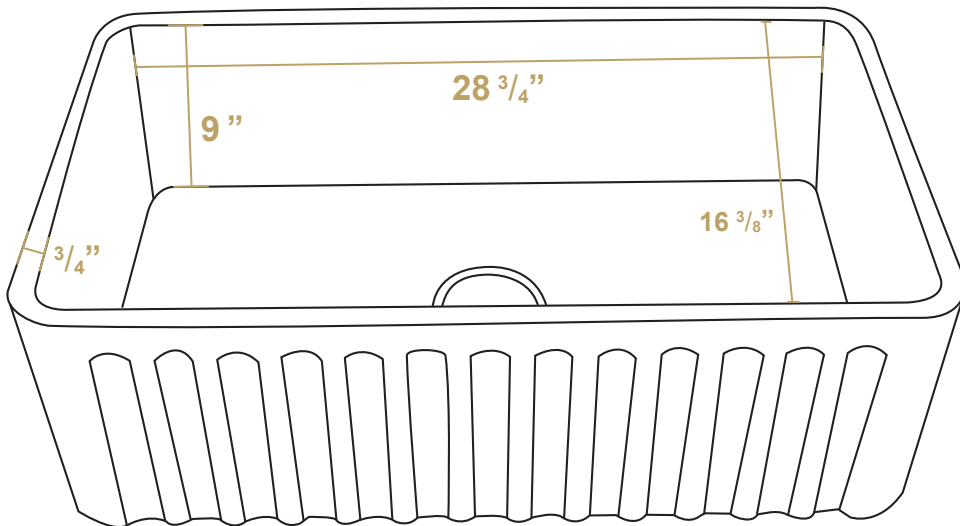

Whitehaus®

**WHFLGO3018**

Side A

Side B

**Overall Dimensions**

**30 <sup>3</sup>/<sub>8</sub>'' x 18'' x 10''**

**Inside Bowl Dimensions**

**28 <sup>3</sup>/<sub>4</sub>'' x 16 <sup>3</sup>/<sub>8</sub>'' x 9''**

As Whitehaus Collection® Farmhaus Fireclay Sinks are individually handmade, sink sizes can vary and all dimensions are approximate. We strongly recommend that your sink be supplied to your cabinetmaker prior to the fabrication of your kitchen cabinets and countertops. Cutouts are not to be made until they are checked against your sink.