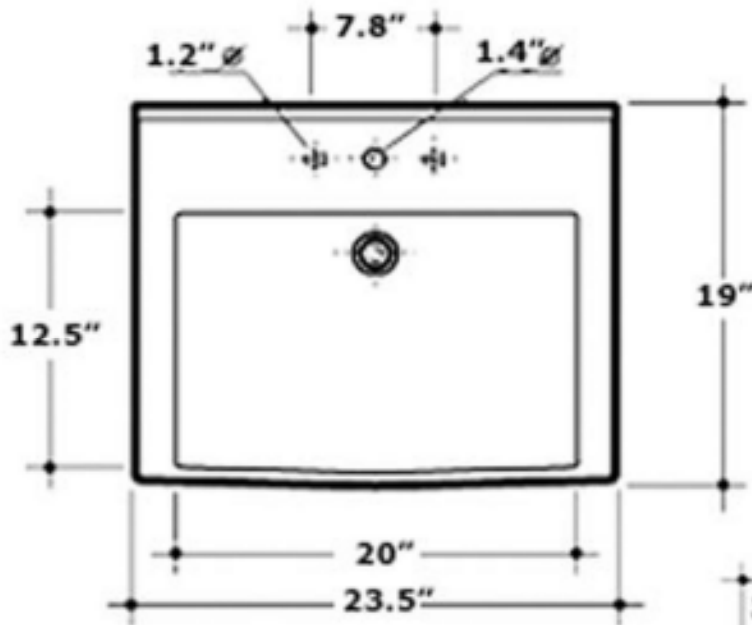

LU024-LU005

Inside Dimensions:
20" x 12 1/2" x 5"