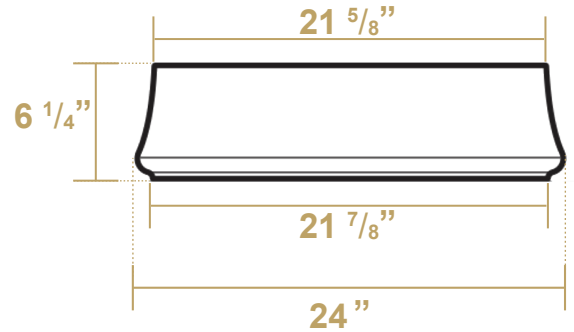

B-SH09

Overall Dimensions

24" x 17" x 6 1/4"

Inside Dimensions

21 1/4" x 9 1/2" x 4 1/2"

Britannia

LIVE WITH STYLE!

kitchensource.com