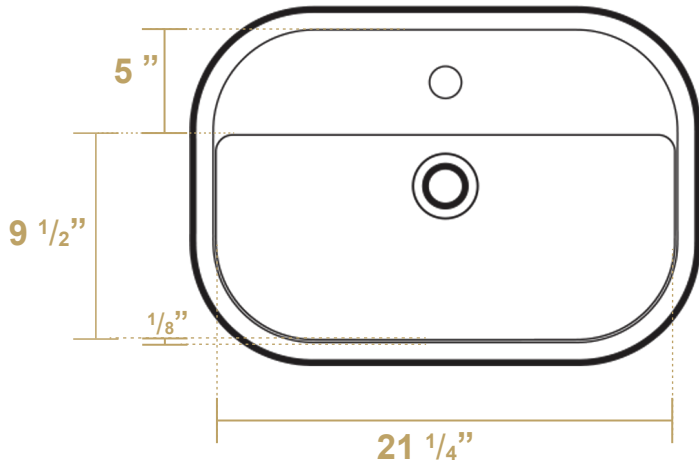

B-SH09

Overall Dimensions

24" x 17" x 6 1/4"

Inside Dimensions

21 1/4" x 9 1/2" x 4 1/2"

Britannia

LIVE WITH STYLE!

kitchensource.com