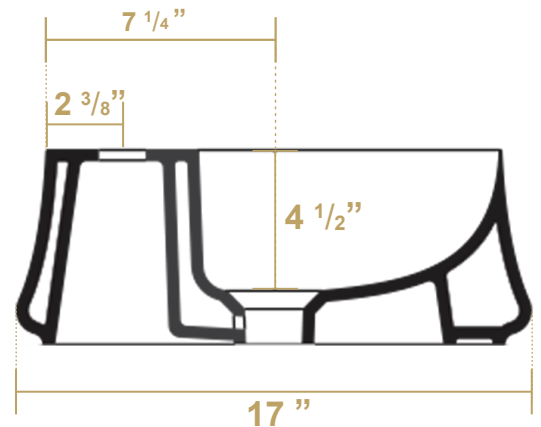

B-SH09

Overall Dimensions

24" x 17" x 6 1/4"

Inside Dimensions

21 1/4" x 9 1/2" x 4 1/2"

Britannia

LIVE WITH STYLE!

kitchensource.com