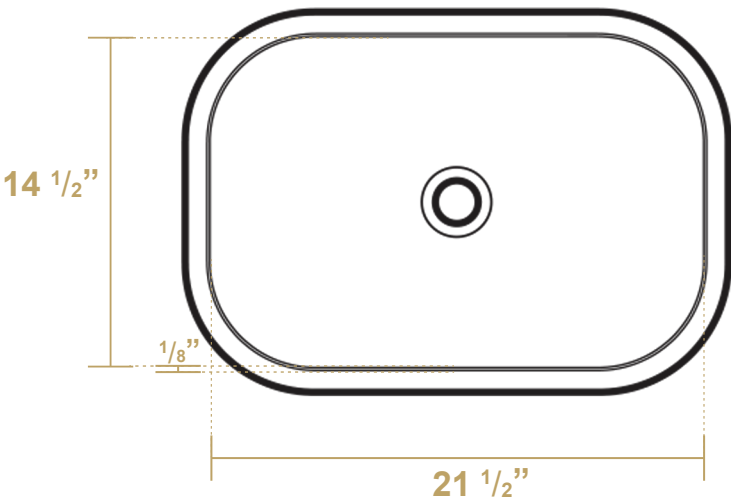

## B-SH08

### Overall Dimensions

24" x 17 1/8" x 6 1/8"

### Inside Dimensions

21 1/2" x 14 1/2" x 5 1/4"

*Britannia*

LIVE WITH STYLE!

 [kitchensource.com](http://kitchensource.com)

1.800.667.8721