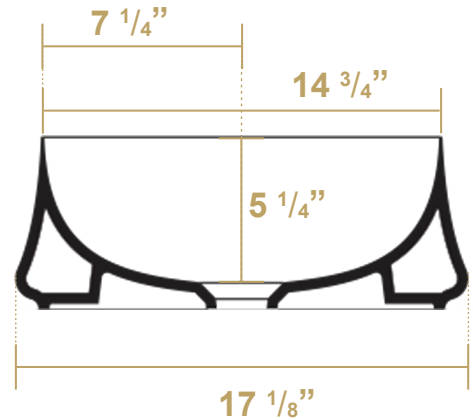

### Overall Dimensions

24" x 17 1/8" x 6 1/8"

### Inside Dimensions

21 1/2" x 14 1/2" x 5 1/4"

*Britannia*

LIVE WITH STYLE!

 [kitchensource.com](http://kitchensource.com)

1.800.667.8721