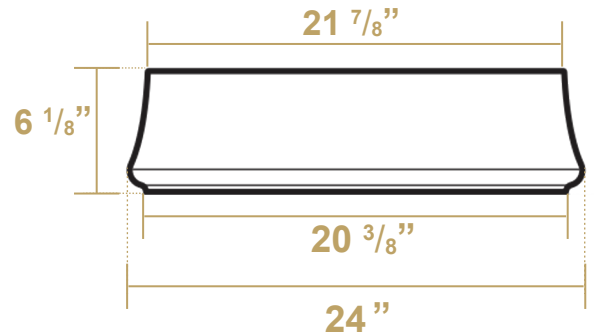

### Overall Dimensions

24" x 17 1/8" x 6 1/8"

### Inside Dimensions

21 1/2" x 14 1/2" x 5 1/4"

*Britannia*

LIVE WITH STYLE!

 [kitchensource.com](http://kitchensource.com)

1.800.667.8721