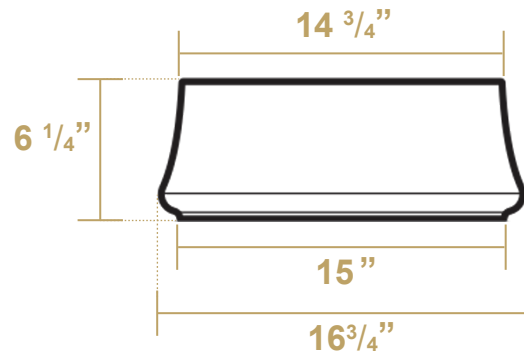

B-SH07

Overall Dimensions

16 ³/₄" x 16 ³/₄" x 6 ¹/₄"

Inside Dimensions

14 ³/₈" x 9 ¹/₂" x 4 ¹/₂"

Britannia

LIVE WITH STYLE!