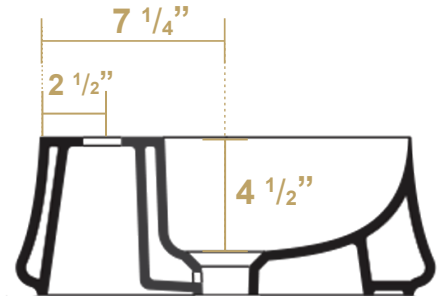

B-SH07

Overall Dimensions

16 ³/₄" x 16 ³/₄" x 6 ¹/₄"

Inside Dimensions

14 ³/₈" x 9 ¹/₂" x 4 ¹/₂"

Britannia

LIVE WITH STYLE!