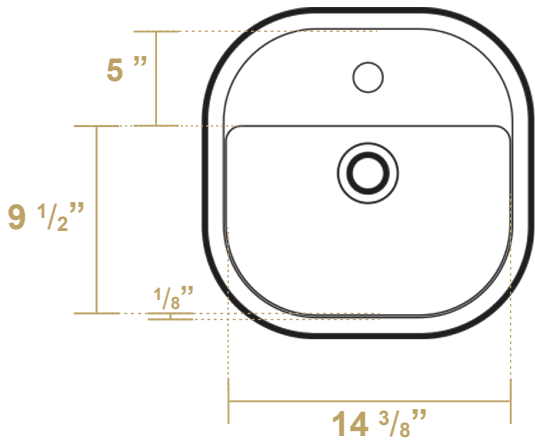

B-SH07

Overall Dimensions

16 ³/₄" x 16 ³/₄" x 6 ¹/₄"

Inside Dimensions

14 ³/₈" x 9 ¹/₂" x 4 ¹/₂"

Britannia

LIVE WITH STYLE!