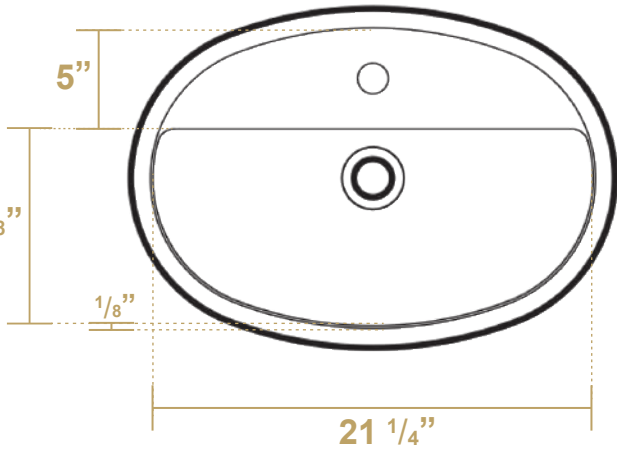

 Whitehaus®

B-SH05

Overall Dimensions

23 5/8" x 17" x 6 1/4"

Inside Dimensions

21 1/4" x 9 5/8" x 4 1/2"

Britannia

LIVE WITH STYLE!