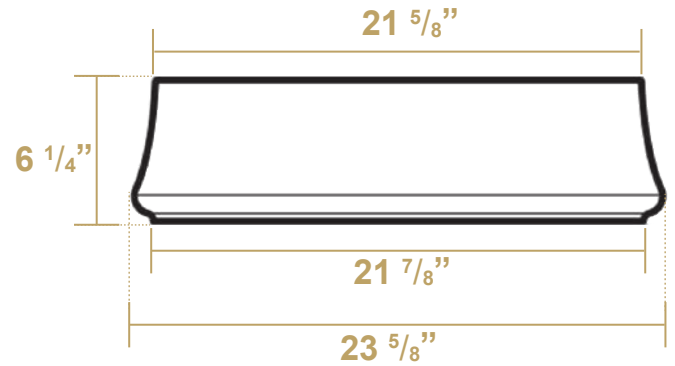

 Whitehaus®

B-SH05

Overall Dimensions

23 5/8" x 17" x 6 1/4"

Inside Dimensions

21 1/4" x 9 5/8" x 4 1/2"

Britannia

LIVE WITH STYLE!