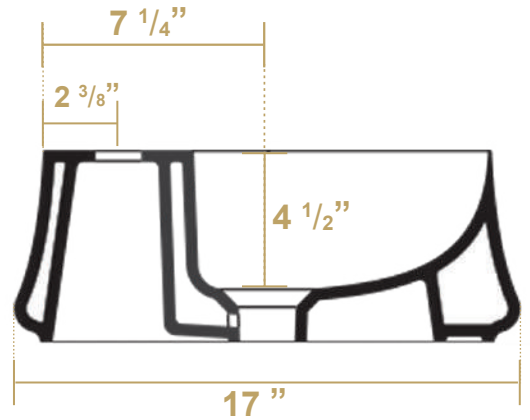

 Whitehaus®

B-SH05

Overall Dimensions

23 5/8" x 17" x 6 1/4"

Inside Dimensions

21 1/4" x 9 5/8" x 4 1/2"

Britannia

LIVE WITH STYLE!