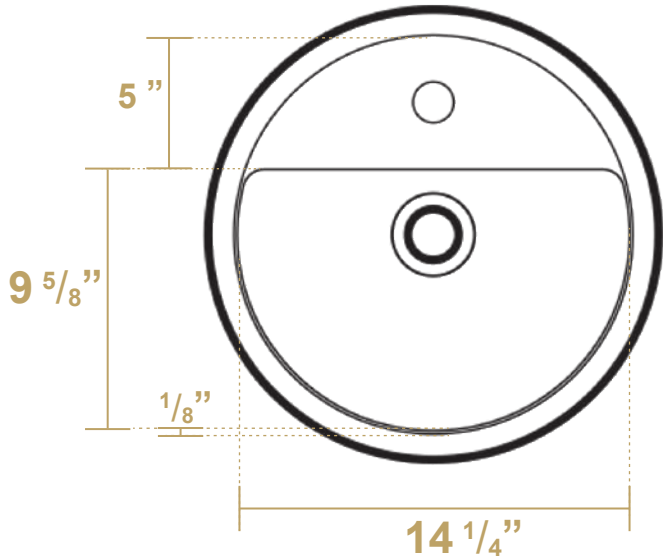

B-SH03

Overall Dimensions

16 ⁵/₈" dia. x 6 ¹/₄"

Inside Dimensions

14 ¹/₄" x 9 ⁵/₈" x 4 ¹/₂"

Britannia

LIVE WITH STYLE!

kitchensource.com