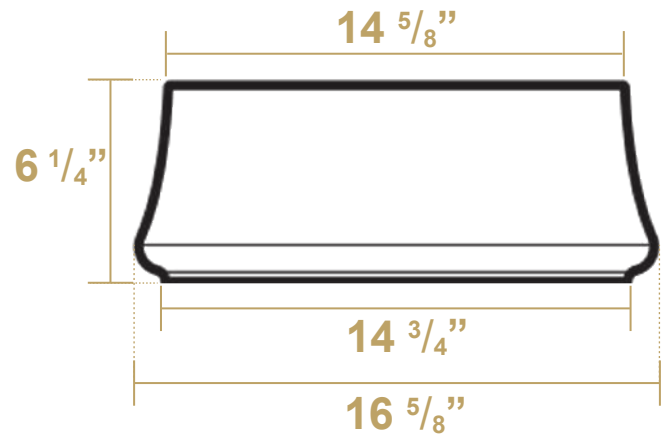

B-SH03

Overall Dimensions

16 ⁵/₈" dia. x 6 ¹/₄"

Inside Dimensions

14 ¹/₄" x 9 ⁵/₈" x 4 ¹/₂"

Britannia

LIVE WITH STYLE!

kitchensource.com