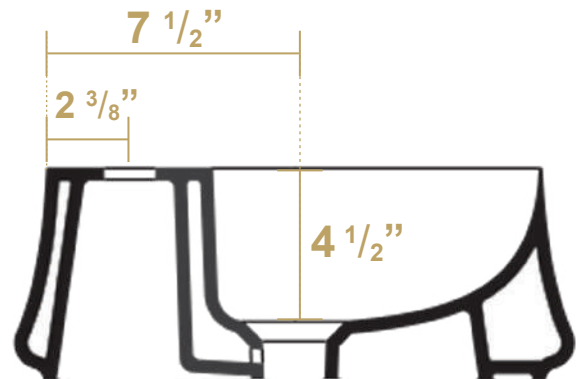

B-SH03

Overall Dimensions

16 ⁵/₈" dia. x 6 ¹/₄"

Inside Dimensions

14 ¹/₄" x 9 ⁵/₈" x 4 ¹/₂"

Britannia

LIVE WITH STYLE!

kitchensource.com